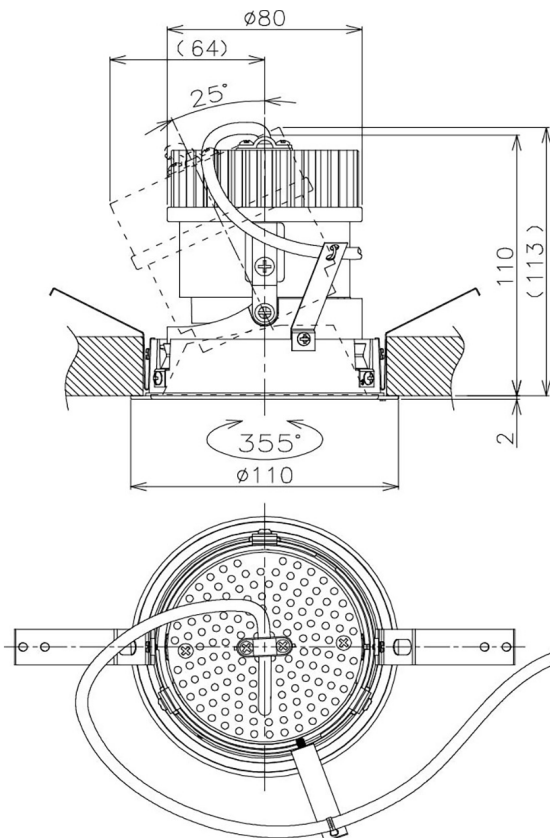

Item no. DD105-2115WW9035

Series Name:  $\Phi$ 100 Lens type Adjustable downlight, Antiglare

Installation	Recessed mount
Type	$\Phi$ 100 Lens type Adjustable downlight, Antiglare
Fixture wattage	21W
Beam angle	18 deg
Color Temp.	3500K
CRI	Ra>90
Luminous	1740 lm
Body	Die-cast aluminum alloy
Body finish	N/A
Trim finish	White
Reflector finish	White
IP Rate	IP20
Light source	COB module
Input Voltage	AC220~240V
Dimming Type	Non-Dimmable
Certificate	CCC
Cut Hole	100mm

Height (Weight)	
31.8W	152 (0.9kg)
24.3W	152 (0.9kg)
21.0W	115 (0.8kg)
14.0W	115 (0.8kg)