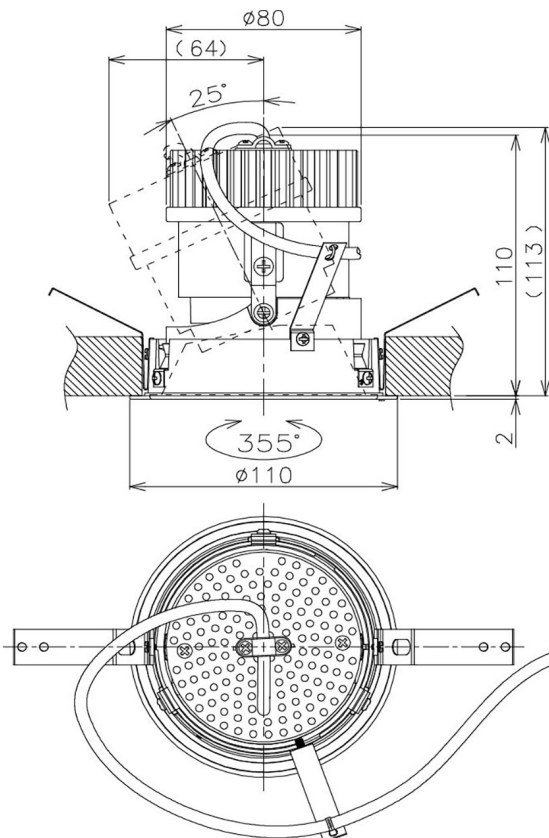

Item no. DD105-2115WW9035

Series Name: Φ 100 Lens type Adjustable downlight, Antiglare

Installation	Recessed mount
Type	
Fixture wattage	21W
Beam angle	18 deg
Color Temp.	3500K
CRI	Ra>90
Luminous	1740 lm
Body	Die-cast aluminum alloy
Body finish	N/A
Trim finish	White
Reflector finish	White
IP Rate	IP20
Light source	COB module
Input Voltage	AC220~240V
Dimming Type	Non-Dimmable
Certificate	CCC
Cut Hole	100mm

Height (Weight)	
31.8W	152 (0.9kg)
24.3W	152 (0.9kg)
21.0W	115 (0.8kg)
14.0W	115 (0.8kg)