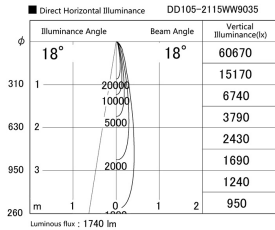

Item no. DD105-2115WW9035

Series Name: Φ 100 Lens type Adjustable downlight, Antiglare

Installation	Recessed mount
Type	
Fixture wattage	21W
Beam angle	18 deg
Color Temp.	3500K
CRI	Ra>90
Luminous	1740 lm
Body	Die-cast aluminum alloy
Body finish	N/A
Trim finish	White
Reflector finish	White
IP Rate	IP20
Light source	COB module
Input Voltage	AC220~240V
Dimming Type	Non-Dimmable
Certificate	CCC
Cut Hole	100mm

Height (Weight)	
31.8W	152 (0.9kg)
24.3W	152 (0.9kg)
21.0W	115 (0.8kg)
14.0W	115 (0.8kg)