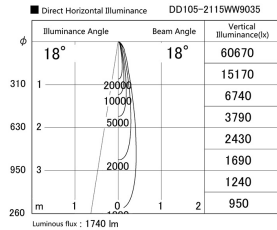

Item no. DD105-2115WW9035

Series Name:  $\Phi$ 100 Lens type Adjustable downlight, Antiglare

Installation	Recessed mount
Type	$\Phi$ 100 Lens type Adjustable downlight, Antiglare
Fixture wattage	21W
Beam angle	18 deg
Color Temp.	3500K
CRI	Ra>90
Luminous	1740 lm
Body	Die-cast aluminum alloy
Body finish	N/A
Trim finish	White
Reflector finish	White
IP Rate	IP20
Light source	COB module
Input Voltage	AC220~240V
Dimming Type	Non-Dimmable
Certificate	CCC
Cut Hole	100mm

Height (Weight)	
31.8W	152 (0.9kg)
24.3W	152 (0.9kg)
21.0W	115 (0.8kg)
14.0W	115 (0.8kg)