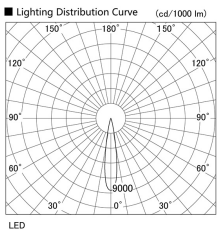

Item no. DD105-2115WW9035

Series Name:  $\Phi$ 100 Lens type Adjustable downlight, Antiglare

Installation	Recessed mount
Type	$\Phi$ 100 Lens type Adjustable downlight, Antiglare
Fixture wattage	21W
Beam angle	18 deg
Color Temp.	3500K
CRI	Ra>90
Luminous	1740 lm
Body	Die-cast aluminum alloy
Body finish	N/A
Trim finish	White
Reflector finish	White
IP Rate	IP20
Light source	COB module
Input Voltage	AC220~240V
Dimming Type	Non-Dimmable
Certificate	CCC
Cut Hole	100mm

Height (Weight)	
31.8W	152 (0.9kg)
24.3W	152 (0.9kg)
21.0W	115 (0.8kg)
14.0W	115 (0.8kg)