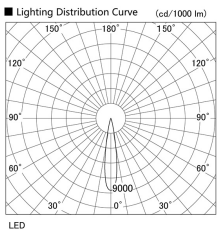

Item no. DD105-2115WW9035

Series Name: Φ 100 Lens type Adjustable downlight, Antiglare

Installation	Recessed mount
Type	
Fixture wattage	21W
Beam angle	18 deg
Color Temp.	3500K
CRI	Ra>90
Luminous	1740 lm
Body	Die-cast aluminum alloy
Body finish	N/A
Trim finish	White
Reflector finish	White
IP Rate	IP20
Light source	COB module
Input Voltage	AC220~240V
Dimming Type	Non-Dimmable
Certificate	CCC
Cut Hole	100mm

Height (Weight)	
31.8W	152 (0.9kg)
24.3W	152 (0.9kg)
21.0W	115 (0.8kg)
14.0W	115 (0.8kg)