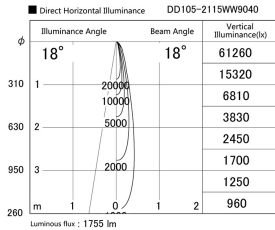

Item no. DD105-2115WW9040

Series Name:  $\Phi$ 100 Lens type Adjustable downlight, Antiglare

Installation	Recessed mount
Type	
Fixture wattage	21W
Beam angle	18 deg
Color Temp.	4000K
CRI	Ra>90
Luminous	1755 lm
Body	Die-cast aluminum alloy
Body finish	N/A
Trim finish	White
Reflector finish	White
IP Rate	IP20
Light source	COB module
Input Voltage	AC220~240V
Dimming Type	Non-Dimmable
Certificate	CCC
Cut Hole	100mm

Height (Weight)	
31.8W	152 (0.9kg)
24.3W	152 (0.9kg)
21.0W	115 (0.8kg)
14.0W	115 (0.8kg)