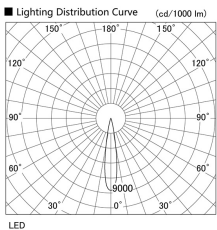

Item no. DD105-2115WW9040

Series Name:  $\Phi$ 100 Lens type Adjustable downlight, Antiglare

Installation	Recessed mount
Type	
Fixture wattage	21W
Beam angle	18 deg
Color Temp.	4000K
CRI	Ra>90
Luminous	1755 lm
Body	Die-cast aluminum alloy
Body finish	N/A
Trim finish	White
Reflector finish	White
IP Rate	IP20
Light source	COB module
Input Voltage	AC220~240V
Dimming Type	Non-Dimmable
Certificate	CCC
Cut Hole	100mm

Height (Weight)	
31.8W	152 (0.9kg)
24.3W	152 (0.9kg)
21.0W	115 (0.8kg)
14.0W	115 (0.8kg)