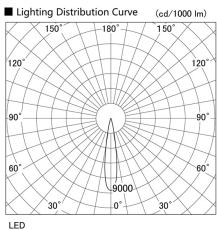

Item no. DD105-2115WW9040

Series Name: Φ 100 Lens type Adjustable downlight, Antiglare

Installation	Recessed mount
Type	Φ 100 Lens type Adjustable downlight, Antiglare
Fixture wattage	21W
Beam angle	18 deg
Color Temp.	4000K
CRI	Ra>90
Luminous	1755 lm
Body	Die-cast aluminum alloy
Body finish	N/A
Trim finish	White
Reflector finish	White
IP Rate	IP20
Light source	COB module
Input Voltage	AC220~240V
Dimming Type	Non-Dimmable
Certificate	CCC
Cut Hole	100mm

Height (Weight)	
31.8W	152 (0.9kg)
24.3W	152 (0.9kg)
21.0W	115 (0.8kg)
14.0W	115 (0.8kg)