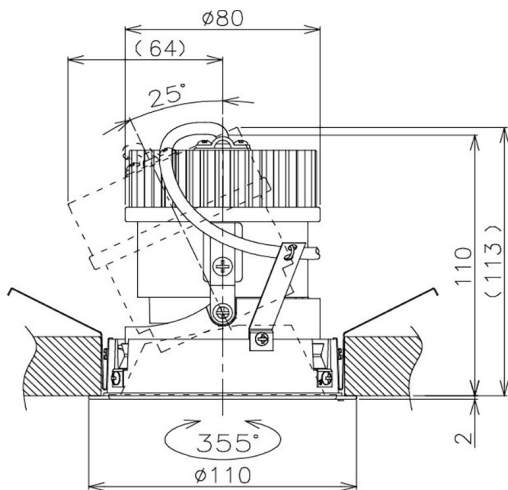

Item no. DD105-2115WW9040

Series Name: Φ 100 Lens type Adjustable downlight, Antiglare

Installation	Recessed mount
Type	Φ 100 Lens type Adjustable downlight, Antiglare
Fixture wattage	21W
Beam angle	18 deg
Color Temp.	4000K
CRI	Ra>90
Luminous	1755 lm
Body	Die-cast aluminum alloy
Body finish	N/A
Trim finish	White
Reflector finish	White
IP Rate	IP20
Light source	COB module
Input Voltage	AC220~240V
Dimming Type	Non-Dimmable
Certificate	CCC
Cut Hole	100mm

Height (Weight)	
31.8W	152 (0.9kg)
24.3W	152 (0.9kg)
21.0W	115 (0.8kg)
14.0W	115 (0.8kg)