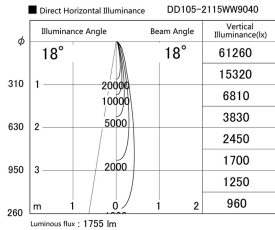

Item no. DD105-2115WW9040

Series Name: Φ 100 Lens type Adjustable downlight, Antiglare

Installation	Recessed mount
Type	Φ 100 Lens type Adjustable downlight, Antiglare
Fixture wattage	21W
Beam angle	18 deg
Color Temp.	4000K
CRI	Ra>90
Luminous	1755 lm
Body	Die-cast aluminum alloy
Body finish	N/A
Trim finish	White
Reflector finish	White
IP Rate	IP20
Light source	COB module
Input Voltage	AC220~240V
Dimming Type	Non-Dimmable
Certificate	CCC
Cut Hole	100mm

Height (Weight)	
31.8W	152 (0.9kg)
24.3W	152 (0.9kg)
21.0W	115 (0.8kg)
14.0W	115 (0.8kg)