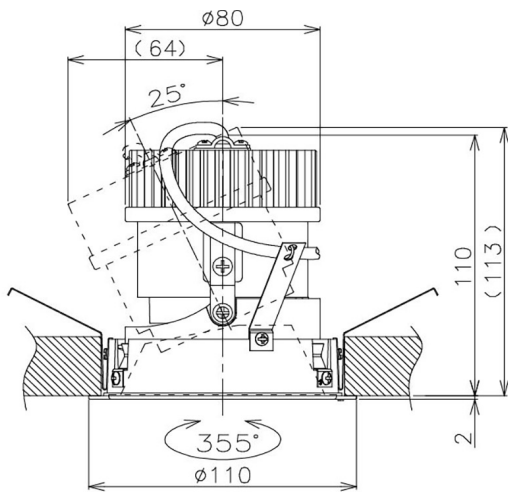

Item no. DD105-2115WW9040

Series Name:  $\Phi$ 100 Lens type Adjustable downlight, Antiglare

Installation	Recessed mount
Type	
Fixture wattage	21W
Beam angle	18 deg
Color Temp.	4000K
CRI	Ra>90
Luminous	1755 lm
Body	Die-cast aluminum alloy
Body finish	N/A
Trim finish	White
Reflector finish	White
IP Rate	IP20
Light source	COB module
Input Voltage	AC220~240V
Dimming Type	Non-Dimmable
Certificate	CCC
Cut Hole	100mm

Height (Weight)	
31.8W	152 (0.9kg)
24.3W	152 (0.9kg)
21.0W	115 (0.8kg)
14.0W	115 (0.8kg)