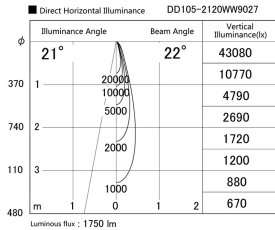

Item no. DD105-2120WW9027

Series Name: Φ 100 Lens type Adjustable downlight, Antiglare

Installation	Recessed mount
Type	
Fixture wattage	21W
Beam angle	22 deg
Color Temp.	2700K
CRI	Ra>90
Luminous	1750 lm
Body	Die-cast aluminum alloy
Body finish	N/A
Trim finish	White
Reflector finish	White
IP Rate	IP20
Light source	COB module
Input Voltage	AC220~240V
Dimming Type	Non-Dimmable
Certificate	CCC
Cut Hole	100mm

Height (Weight)	
31.8W	152 (0.9kg)
24.3W	152 (0.9kg)
21.0W	115 (0.8kg)
14.0W	115 (0.8kg)