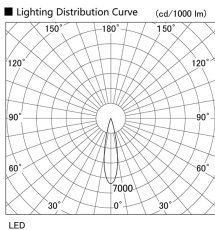

Item no. DD105-2120WW9027

Series Name: Φ 100 Lens type Adjustable downlight, Antiglare

Installation	Recessed mount
Type	Φ 100 Lens type Adjustable downlight, Antiglare
Fixture wattage	21W
Beam angle	22 deg
Color Temp.	2700K
CRI	Ra>90
Luminous	1750 lm
Body	Die-cast aluminum alloy
Body finish	N/A
Trim finish	White
Reflector finish	White
IP Rate	IP20
Light source	COB module
Input Voltage	AC220~240V
Dimming Type	Non-Dimmable
Certificate	CCC
Cut Hole	100mm

Height (Weight)	
31.8W	152 (0.9kg)
24.3W	152 (0.9kg)
21.0W	115 (0.8kg)
14.0W	115 (0.8kg)