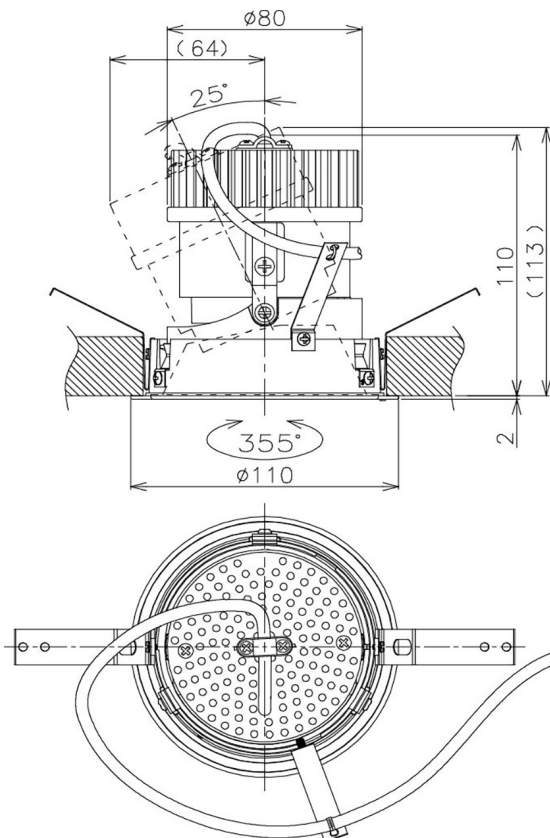

Item no. DD105-2120WW9027

Series Name: Φ 100 Lens type Adjustable downlight, Antiglare

Installation	Recessed mount
Type	Φ 100 Lens type Adjustable downlight, Antiglare
Fixture wattage	21W
Beam angle	22 deg
Color Temp.	2700K
CRI	Ra>90
Luminous	1750 lm
Body	Die-cast aluminum alloy
Body finish	N/A
Trim finish	White
Reflector finish	White
IP Rate	IP20
Light source	COB module
Input Voltage	AC220~240V
Dimming Type	Non-Dimmable
Certificate	CCC
Cut Hole	100mm

Height (Weight)	
31.8W	152 (0.9kg)
24.3W	152 (0.9kg)
21.0W	115 (0.8kg)
14.0W	115 (0.8kg)