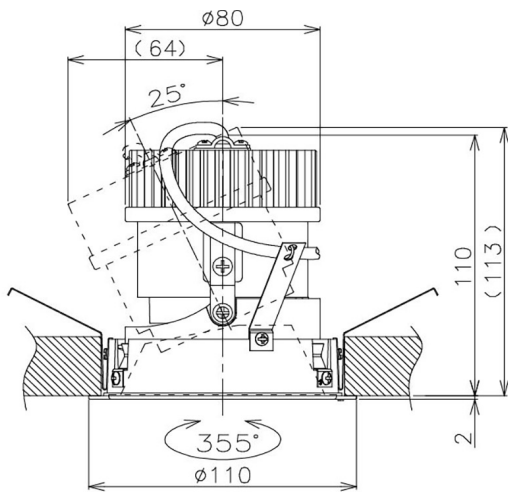

Item no. DD105-2120WW9027

Series Name: Φ 100 Lens type Adjustable downlight, Antiglare

Installation	Recessed mount
Type	
Fixture wattage	21W
Beam angle	22 deg
Color Temp.	2700K
CRI	Ra>90
Luminous	1750 lm
Body	Die-cast aluminum alloy
Body finish	N/A
Trim finish	White
Reflector finish	White
IP Rate	IP20
Light source	COB module
Input Voltage	AC220~240V
Dimming Type	Non-Dimmable
Certificate	CCC
Cut Hole	100mm

Height (Weight)	
31.8W	152 (0.9kg)
24.3W	152 (0.9kg)
21.0W	115 (0.8kg)
14.0W	115 (0.8kg)