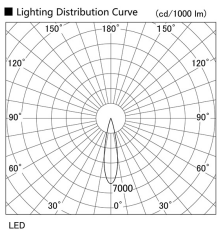

Item no. DD105-2120WW9027

Series Name: Φ 100 Lens type Adjustable downlight, Antiglare

Installation	Recessed mount
Type	
Fixture wattage	21W
Beam angle	22 deg
Color Temp.	2700K
CRI	Ra>90
Luminous	1750 lm
Body	Die-cast aluminum alloy
Body finish	N/A
Trim finish	White
Reflector finish	White
IP Rate	IP20
Light source	COB module
Input Voltage	AC220~240V
Dimming Type	Non-Dimmable
Certificate	CCC
Cut Hole	100mm

Height (Weight)	
31.8W	152 (0.9kg)
24.3W	152 (0.9kg)
21.0W	115 (0.8kg)
14.0W	115 (0.8kg)