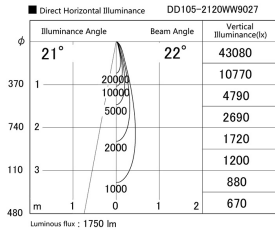

Item no. DD105-2120WW9027

Series Name: Φ 100 Lens type Adjustable downlight, Antiglare

Installation	Recessed mount
Type	Φ 100 Lens type Adjustable downlight, Antiglare
Fixture wattage	21W
Beam angle	22 deg
Color Temp.	2700K
CRI	Ra>90
Luminous	1750 lm
Body	Die-cast aluminum alloy
Body finish	N/A
Trim finish	White
Reflector finish	White
IP Rate	IP20
Light source	COB module
Input Voltage	AC220~240V
Dimming Type	Non-Dimmable
Certificate	CCC
Cut Hole	100mm

Height (Weight)	
31.8W	152 (0.9kg)
24.3W	152 (0.9kg)
21.0W	115 (0.8kg)
14.0W	115 (0.8kg)