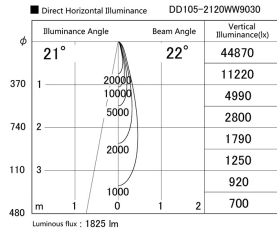

Item no. DD105-2120WW9030

Series Name: Φ 100 Lens type Adjustable downlight, Antiglare

Installation	Recessed mount
Type	Φ 100 Lens type Adjustable downlight, Antiglare
Fixture wattage	21W
Beam angle	22 deg
Color Temp.	3000K
CRI	Ra>90
Luminous	1825 lm
Body	Die-cast aluminum alloy
Body finish	N/A
Trim finish	White
Reflector finish	White
IP Rate	IP20
Light source	COB module
Input Voltage	AC220~240V
Dimming Type	Non-Dimmable
Certificate	CCC
Cut Hole	100mm

Height (Weight)	
31.8W	152 (0.9kg)
24.3W	152 (0.9kg)
21.0W	115 (0.8kg)
14.0W	115 (0.8kg)