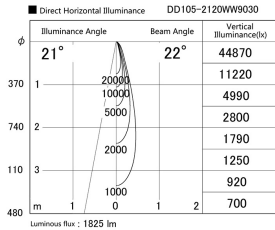

Item no. DD105-2120WW9030

Series Name: Φ 100 Lens type Adjustable downlight, Antiglare

Installation	Recessed mount
Type	
Fixture wattage	21W
Beam angle	22 deg
Color Temp.	3000K
CRI	Ra>90
Luminous	1825 lm
Body	Die-cast aluminum alloy
Body finish	N/A
Trim finish	White
Reflector finish	White
IP Rate	IP20
Light source	COB module
Input Voltage	AC220~240V
Dimming Type	Non-Dimmable
Certificate	CCC
Cut Hole	100mm

Height (Weight)	
31.8W	152 (0.9kg)
24.3W	152 (0.9kg)
21.0W	115 (0.8kg)
14.0W	115 (0.8kg)