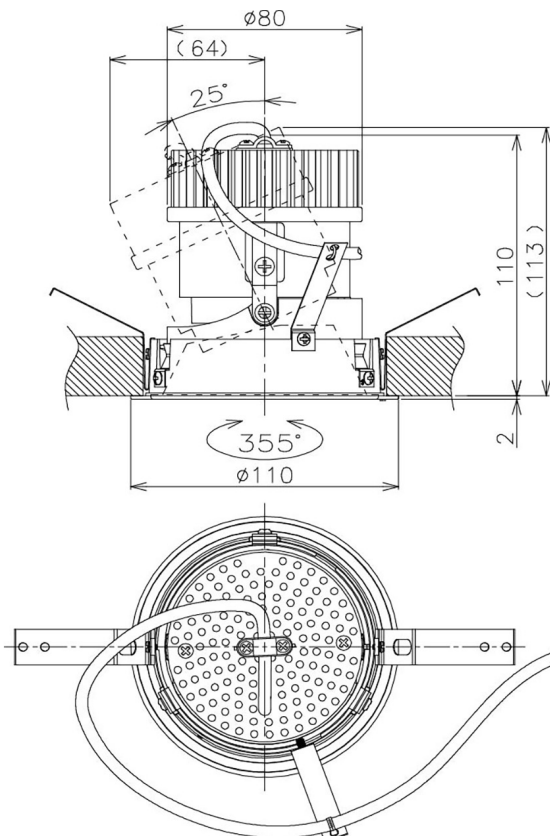

Item no. DD105-2120WW9030

Series Name: Φ 100 Lens type Adjustable downlight, Antiglare

Installation	Recessed mount
Type	Φ 100 Lens type Adjustable downlight, Antiglare
Fixture wattage	21W
Beam angle	22 deg
Color Temp.	3000K
CRI	Ra>90
Luminous	1825 lm
Body	Die-cast aluminum alloy
Body finish	N/A
Trim finish	White
Reflector finish	White
IP Rate	IP20
Light source	COB module
Input Voltage	AC220~240V
Dimming Type	Non-Dimmable
Certificate	CCC
Cut Hole	100mm

Height (Weight)	
31.8W	152 (0.9kg)
24.3W	152 (0.9kg)
21.0W	115 (0.8kg)
14.0W	115 (0.8kg)