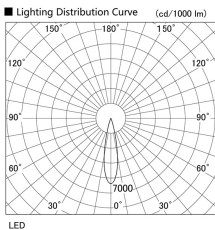

Item no. DD105-2120WW9030

Series Name: Φ 100 Lens type Adjustable downlight, Antiglare

Installation	Recessed mount
Type	Φ 100 Lens type Adjustable downlight, Antiglare
Fixture wattage	21W
Beam angle	22 deg
Color Temp.	3000K
CRI	Ra>90
Luminous	1825 lm
Body	Die-cast aluminum alloy
Body finish	N/A
Trim finish	White
Reflector finish	White
IP Rate	IP20
Light source	COB module
Input Voltage	AC220~240V
Dimming Type	Non-Dimmable
Certificate	CCC
Cut Hole	100mm

Height (Weight)	
31.8W	152 (0.9kg)
24.3W	152 (0.9kg)
21.0W	115 (0.8kg)
14.0W	115 (0.8kg)