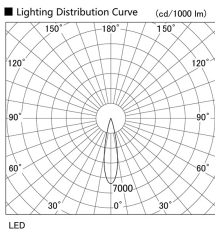

Item no. DD105-2120WW9030

Series Name: Φ 100 Lens type Adjustable downlight, Antiglare

Installation	Recessed mount
Type	
Fixture wattage	21W
Beam angle	22 deg
Color Temp.	3000K
CRI	Ra>90
Luminous	1825 lm
Body	Die-cast aluminum alloy
Body finish	N/A
Trim finish	White
Reflector finish	White
IP Rate	IP20
Light source	COB module
Input Voltage	AC220~240V
Dimming Type	Non-Dimmable
Certificate	CCC
Cut Hole	100mm

Height (Weight)	
31.8W	152 (0.9kg)
24.3W	152 (0.9kg)
21.0W	115 (0.8kg)
14.0W	115 (0.8kg)