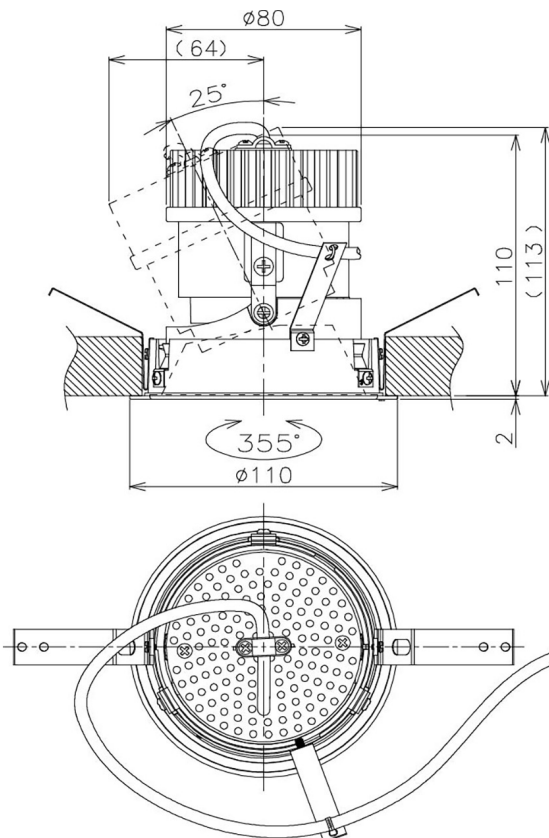

Item no. DD105-2120WW9030

Series Name: Φ 100 Lens type Adjustable downlight, Antiglare

Installation	Recessed mount
Type	
Fixture wattage	21W
Beam angle	22 deg
Color Temp.	3000K
CRI	Ra>90
Luminous	1825 lm
Body	Die-cast aluminum alloy
Body finish	N/A
Trim finish	White
Reflector finish	White
IP Rate	IP20
Light source	COB module
Input Voltage	AC220~240V
Dimming Type	Non-Dimmable
Certificate	CCC
Cut Hole	100mm

Height (Weight)	
31.8W	152 (0.9kg)
24.3W	152 (0.9kg)
21.0W	115 (0.8kg)
14.0W	115 (0.8kg)