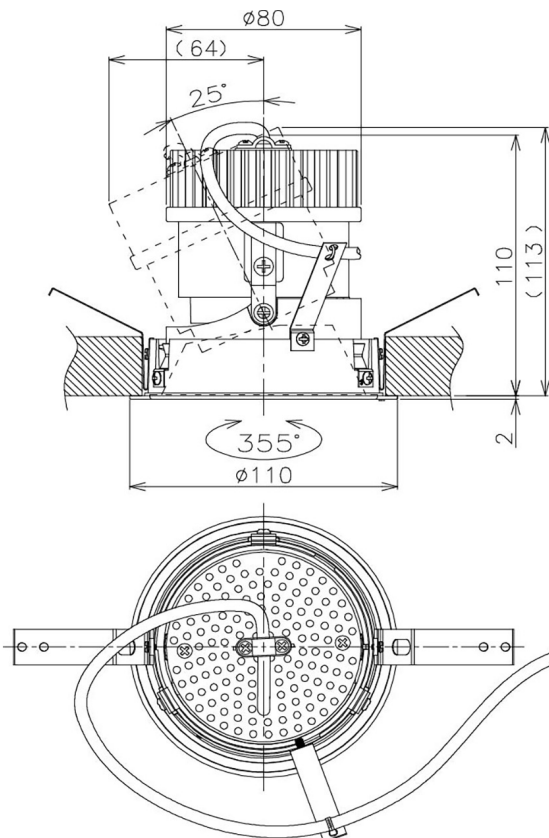

Item no. DD105-2120WW9035

Series Name: Φ 100 Lens type Adjustable downlight, Antiglare

Installation	Recessed mount
Type	
Fixture wattage	21W
Beam angle	22 deg
Color Temp.	3500K
CRI	Ra>90
Luminous	1860 lm
Body	Die-cast aluminum alloy
Body finish	N/A
Trim finish	White
Reflector finish	White
IP Rate	IP20
Light source	COB module
Input Voltage	AC220~240V
Dimming Type	Non-Dimmable
Certificate	CCC
Cut Hole	100mm

Height (Weight)	
31.8W	152 (0.9kg)
24.3W	152 (0.9kg)
21.0W	115 (0.8kg)
14.0W	115 (0.8kg)