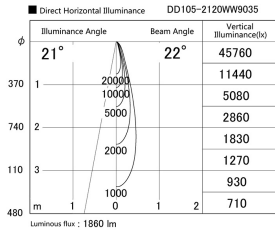

Item no. DD105-2120WW9035

Series Name: Φ 100 Lens type Adjustable
downlight, Antiglare

Installation	Recessed mount
Type	Φ 100 Lens type Adjustable downlight, Antiglare
Fixture wattage	21W
Beam angle	22 deg
Color Temp.	3500K
CRI	Ra>90
Luminous	1860 lm
Body	Die-cast aluminum alloy
Body finish	N/A
Trim finish	White
Reflector finish	White
IP Rate	IP20
Light source	COB module
Input Voltage	AC220~240V
Dimming Type	Non-Dimmable
Certificate	CCC
Cut Hole	100mm

Height (Weight)	
31.8W	152 (0.9kg)
24.3W	152 (0.9kg)
21.0W	115 (0.8kg)
14.0W	115 (0.8kg)