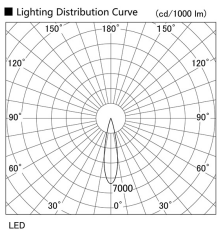

Item no. DD105-2120WW9035

Series Name: Φ 100 Lens type Adjustable
downlight, Antiglare

Installation	Recessed mount
Type	Φ 100 Lens type Adjustable downlight, Antiglare
Fixture wattage	21W
Beam angle	22 deg
Color Temp.	3500K
CRI	Ra>90
Luminous	1860 lm
Body	Die-cast aluminum alloy
Body finish	N/A
Trim finish	White
Reflector finish	White
IP Rate	IP20
Light source	COB module
Input Voltage	AC220~240V
Dimming Type	Non-Dimmable
Certificate	CCC
Cut Hole	100mm

Height (Weight)	
31.8W	152 (0.9kg)
24.3W	152 (0.9kg)
21.0W	115 (0.8kg)
14.0W	115 (0.8kg)