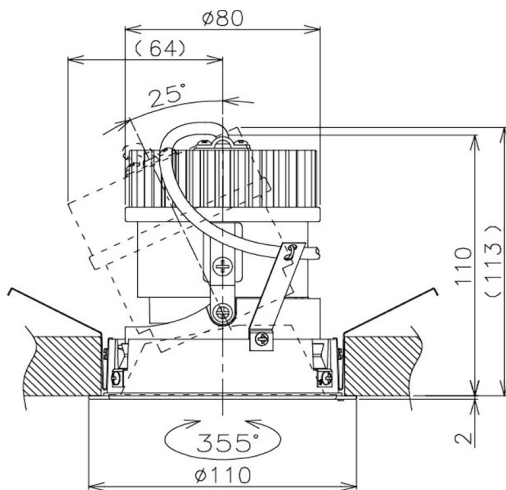

Item no. DD105-2120WW9035

Series Name: Φ 100 Lens type Adjustable
downlight, Antiglare

Installation	Recessed mount
Type	Φ 100 Lens type Adjustable downlight, Antiglare
Fixture wattage	21W
Beam angle	22 deg
Color Temp.	3500K
CRI	Ra>90
Luminous	1860 lm
Body	Die-cast aluminum alloy
Body finish	N/A
Trim finish	White
Reflector finish	White
IP Rate	IP20
Light source	COB module
Input Voltage	AC220~240V
Dimming Type	Non-Dimmable
Certificate	CCC
Cut Hole	100mm

Height (Weight)	
31.8W	152 (0.9kg)
24.3W	152 (0.9kg)
21.0W	115 (0.8kg)
14.0W	115 (0.8kg)