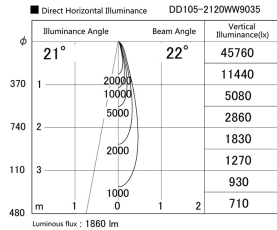

Item no. DD105-2120WW9035

Series Name: Φ 100 Lens type Adjustable downlight, Antiglare

Installation	Recessed mount
Type	
Fixture wattage	21W
Beam angle	22 deg
Color Temp.	3500K
CRI	Ra>90
Luminous	1860 lm
Body	Die-cast aluminum alloy
Body finish	N/A
Trim finish	White
Reflector finish	White
IP Rate	IP20
Light source	COB module
Input Voltage	AC220~240V
Dimming Type	Non-Dimmable
Certificate	CCC
Cut Hole	100mm

Height (Weight)	
31.8W	152 (0.9kg)
24.3W	152 (0.9kg)
21.0W	115 (0.8kg)
14.0W	115 (0.8kg)