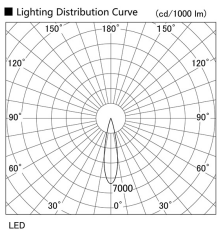

Item no. DD105-2120WW9035

Series Name: Φ 100 Lens type Adjustable downlight, Antiglare

Installation	Recessed mount
Type	
Fixture wattage	21W
Beam angle	22 deg
Color Temp.	3500K
CRI	Ra>90
Luminous	1860 lm
Body	Die-cast aluminum alloy
Body finish	N/A
Trim finish	White
Reflector finish	White
IP Rate	IP20
Light source	COB module
Input Voltage	AC220~240V
Dimming Type	Non-Dimmable
Certificate	CCC
Cut Hole	100mm

Height (Weight)	
31.8W	152 (0.9kg)
24.3W	152 (0.9kg)
21.0W	115 (0.8kg)
14.0W	115 (0.8kg)