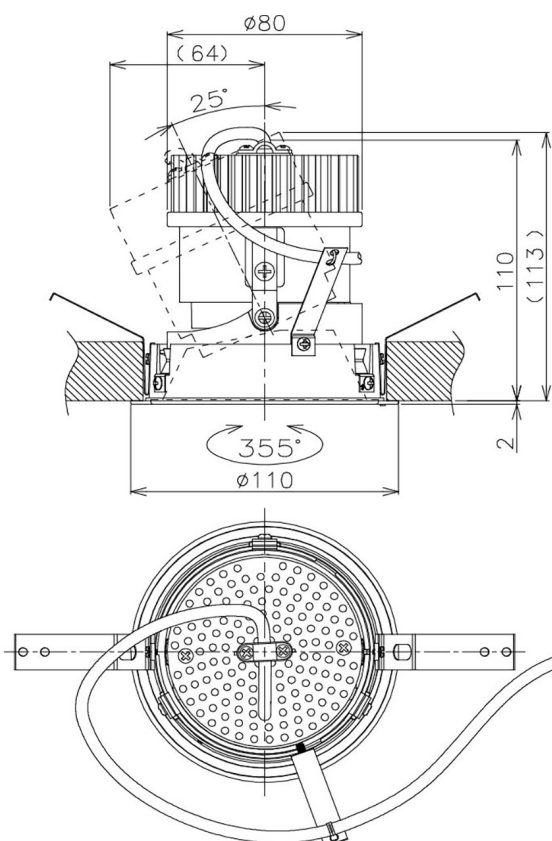

Item no. DD105-2120WW9040

Series Name: Φ 100 Lens type Adjustable downlight, Antiglare

Installation	Recessed mount
Type	
Fixture wattage	21W
Beam angle	22 deg
Color Temp.	4000K
CRI	Ra>90
Luminous	1880 lm
Body	Die-cast aluminum alloy
Body finish	N/A
Trim finish	White
Reflector finish	White
IP Rate	IP20
Light source	COB module
Input Voltage	AC220~240V
Dimming Type	Non-Dimmable
Certificate	CCC
Cut Hole	100mm

Height (Weight)	
31.8W	152 (0.9kg)
24.3W	152 (0.9kg)
21.0W	115 (0.8kg)
14.0W	115 (0.8kg)