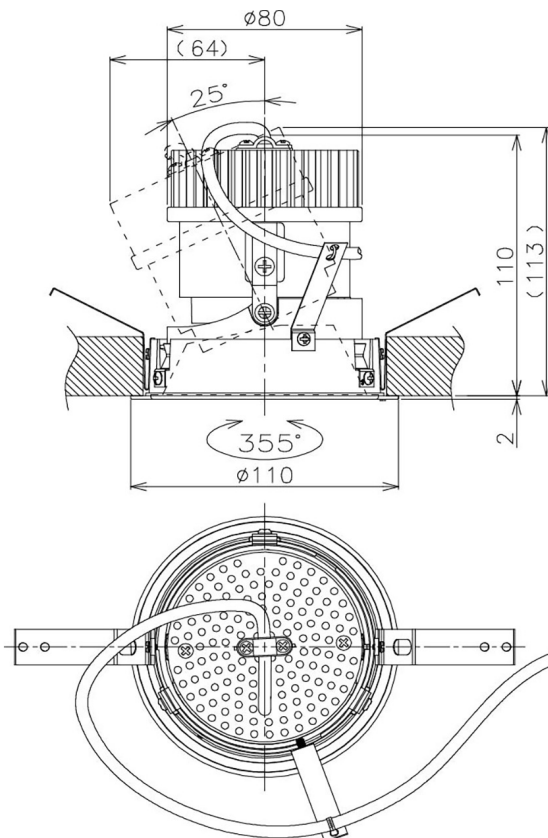

Item no. DD105-2120WW9040

Series Name:  $\Phi$ 100 Lens type Adjustable  
downlight, Antiglare

Installation	Recessed mount
Type	$\Phi$ 100 Lens type Adjustable downlight, Antiglare
Fixture wattage	21W
Beam angle	22 deg
Color Temp.	4000K
CRI	Ra>90
Luminous	1880 lm
Body	Die-cast aluminum alloy
Body finish	N/A
Trim finish	White
Reflector finish	White
IP Rate	IP20
Light source	COB module
Input Voltage	AC220~240V
Dimming Type	Non-Dimmable
Certificate	CCC
Cut Hole	100mm

Height (Weight)	
31.8W	152 (0.9kg)
24.3W	152 (0.9kg)
21.0W	115 (0.8kg)
14.0W	115 (0.8kg)