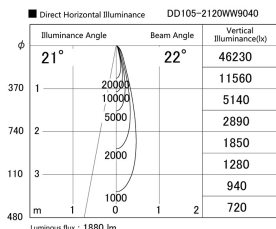

Item no. DD105-2120WW9040

Series Name: Φ 100 Lens type Adjustable downlight, Antiglare

Installation	Recessed mount
Type	
Fixture wattage	21W
Beam angle	22 deg
Color Temp.	4000K
CRI	Ra>90
Luminous	1880 lm
Body	Die-cast aluminum alloy
Body finish	N/A
Trim finish	White
Reflector finish	White
IP Rate	IP20
Light source	COB module
Input Voltage	AC220~240V
Dimming Type	Non-Dimmable
Certificate	CCC
Cut Hole	100mm

Height (Weight)	
31.8W	152 (0.9kg)
24.3W	152 (0.9kg)
21.0W	115 (0.8kg)
14.0W	115 (0.8kg)