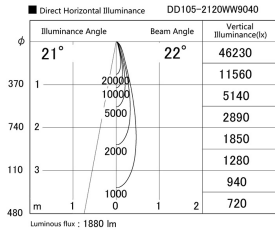

Item no. DD105-2120WW9040

Series Name:  $\Phi$ 100 Lens type Adjustable  
downlight, Antiglare

Installation	Recessed mount
Type	$\Phi$ 100 Lens type Adjustable downlight, Antiglare
Fixture wattage	21W
Beam angle	22 deg
Color Temp.	4000K
CRI	Ra>90
Luminous	1880 lm
Body	Die-cast aluminum alloy
Body finish	N/A
Trim finish	White
Reflector finish	White
IP Rate	IP20
Light source	COB module
Input Voltage	AC220~240V
Dimming Type	Non-Dimmable
Certificate	CCC
Cut Hole	100mm

Height (Weight)	
31.8W	152 (0.9kg)
24.3W	152 (0.9kg)
21.0W	115 (0.8kg)
14.0W	115 (0.8kg)