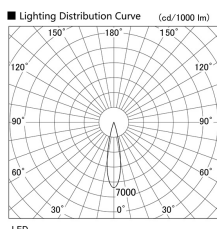

Item no. DD105-2120WW9040

Series Name: Φ 100 Lens type Adjustable downlight, Antiglare

Installation	Recessed mount
Type	
Fixture wattage	21W
Beam angle	22 deg
Color Temp.	4000K
CRI	Ra>90
Luminous	1880 lm
Body	Die-cast aluminum alloy
Body finish	N/A
Trim finish	White
Reflector finish	White
IP Rate	IP20
Light source	COB module
Input Voltage	AC220~240V
Dimming Type	Non-Dimmable
Certificate	CCC
Cut Hole	100mm

Height (Weight)	
31.8W	152 (0.9kg)
24.3W	152 (0.9kg)
21.0W	115 (0.8kg)
14.0W	115 (0.8kg)