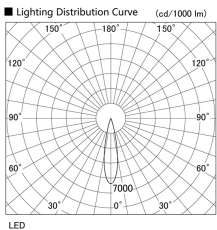

Item no. DD105-2120WW9040

Series Name:  $\Phi$ 100 Lens type Adjustable  
downlight, Antiglare

Installation	Recessed mount
Type	$\Phi$ 100 Lens type Adjustable downlight, Antiglare
Fixture wattage	21W
Beam angle	22 deg
Color Temp.	4000K
CRI	Ra>90
Luminous	1880 lm
Body	Die-cast aluminum alloy
Body finish	N/A
Trim finish	White
Reflector finish	White
IP Rate	IP20
Light source	COB module
Input Voltage	AC220~240V
Dimming Type	Non-Dimmable
Certificate	CCC
Cut Hole	100mm

Height (Weight)	
31.8W	152 (0.9kg)
24.3W	152 (0.9kg)
21.0W	115 (0.8kg)
14.0W	115 (0.8kg)