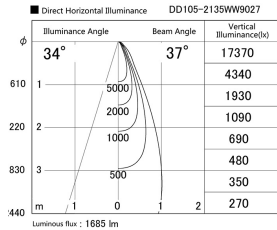

Item no. DD105-2135WW9027

Series Name: Φ 100 Lens type Adjustable downlight, Antiglare

Installation	Recessed mount
Type	
Fixture wattage	21W
Beam angle	37 deg
Color Temp.	2700K
CRI	Ra>90
Luminous	1685 lm
Body	Die-cast aluminum alloy
Body finish	N/A
Trim finish	White
Reflector finish	White
IP Rate	IP20
Light source	COB module
Input Voltage	AC220~240V
Dimming Type	Non-Dimmable
Certificate	CCC
Cut Hole	100mm

Height (Weight)	
31.8W	152 (0.9kg)
24.3W	152 (0.9kg)
21.0W	115 (0.8kg)
14.0W	115 (0.8kg)