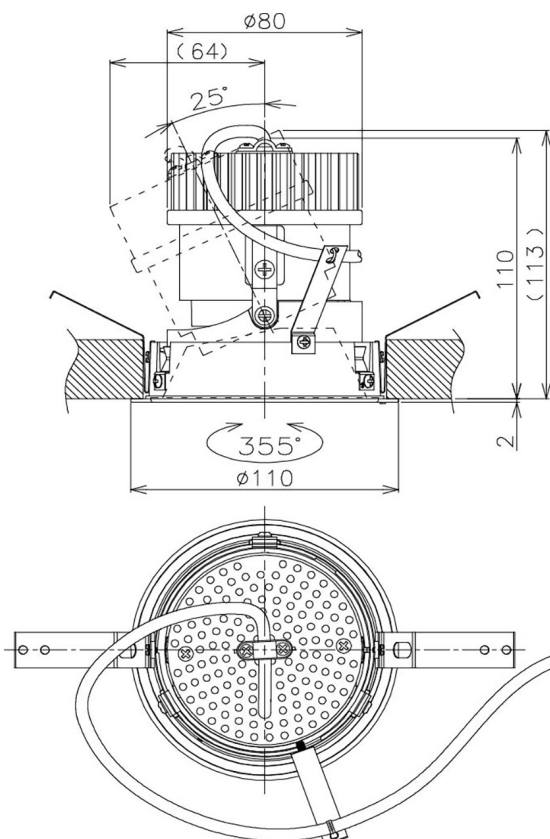

Item no. DD105-2135WW9027

Series Name: Φ 100 Lens type Adjustable downlight, Antiglare

Installation	Recessed mount
Type	
Fixture wattage	21W
Beam angle	37 deg
Color Temp.	2700K
CRI	Ra>90
Luminous	1685 lm
Body	Die-cast aluminum alloy
Body finish	N/A
Trim finish	White
Reflector finish	White
IP Rate	IP20
Light source	COB module
Input Voltage	AC220~240V
Dimming Type	Non-Dimmable
Certificate	CCC
Cut Hole	100mm

Height (Weight)	
31.8W	152 (0.9kg)
24.3W	152 (0.9kg)
21.0W	115 (0.8kg)
14.0W	115 (0.8kg)