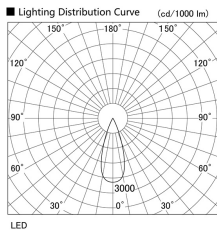

Item no. DD105-2135WW9027

Series Name: Φ 100 Lens type Adjustable downlight, Antiglare

Installation	Recessed mount
Type	
Fixture wattage	21W
Beam angle	37 deg
Color Temp.	2700K
CRI	Ra>90
Luminous	1685 lm
Body	Die-cast aluminum alloy
Body finish	N/A
Trim finish	White
Reflector finish	White
IP Rate	IP20
Light source	COB module
Input Voltage	AC220~240V
Dimming Type	Non-Dimmable
Certificate	CCC
Cut Hole	100mm

Height (Weight)	
31.8W	152 (0.9kg)
24.3W	152 (0.9kg)
21.0W	115 (0.8kg)
14.0W	115 (0.8kg)