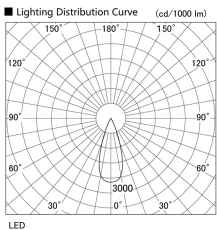

Item no. DD105-2135WW9030

Series Name: Φ 100 Lens type Adjustable downlight, Antiglare

Installation	Recessed mount
Type	
Fixture wattage	21W
Beam angle	37 deg
Color Temp.	3000K
CRI	Ra>90
Luminous	1755 lm
Body	Die-cast aluminum alloy
Body finish	N/A
Trim finish	White
Reflector finish	White
IP Rate	IP20
Light source	COB module
Input Voltage	AC220~240V
Dimming Type	Non-Dimmable
Certificate	CCC
Cut Hole	100mm

Height (Weight)	
31.8W	152 (0.9kg)
24.3W	152 (0.9kg)
21.0W	115 (0.8kg)
14.0W	115 (0.8kg)