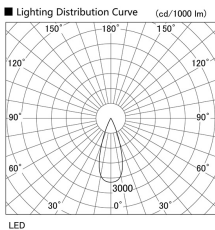

Item no. DD105-2135WW9030

Series Name: Φ 100 Lens type Adjustable downlight, Antiglare

| | |
|------------------|--|
| Installation | Recessed mount |
| Type | Φ 100 Lens type Adjustable downlight, Antiglare |
| Fixture wattage | 21W |
| Beam angle | 37 deg |
| Color Temp. | 3000K |
| CRI | Ra>90 |
| Luminous | 1755 lm |
| Body | Die-cast aluminum alloy |
| Body finish | N/A |
| Trim finish | White |
| Reflector finish | White |
| IP Rate | IP20 |
| Light source | COB module |
| Input Voltage | AC220~240V |
| Dimming Type | Non-Dimmable |
| Certificate | CCC |
| Cut Hole | 100mm |

| Height (Weight) | |
|-----------------|-------------|
| 31.8W | 152 (0.9kg) |
| 24.3W | 152 (0.9kg) |
| 21.0W | 115 (0.8kg) |
| 14.0W | 115 (0.8kg) |