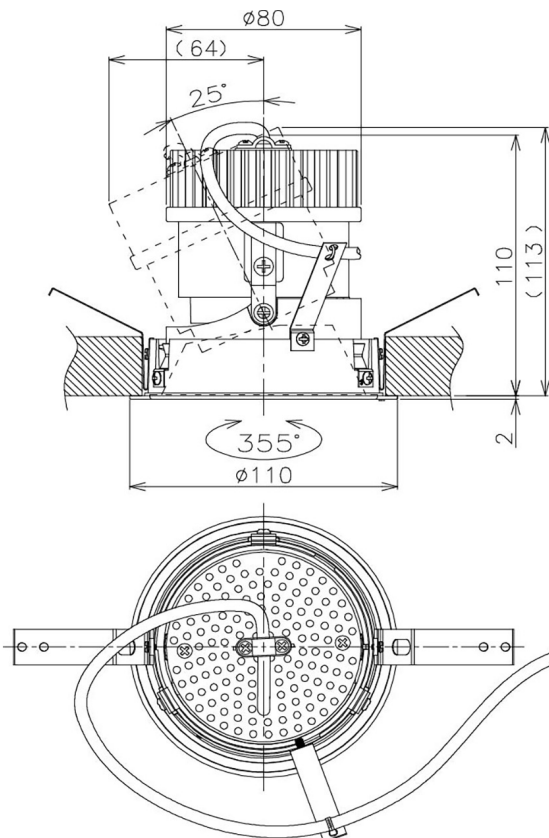

Item no. DD105-2135WW9030

Series Name: Φ 100 Lens type Adjustable downlight, Antiglare

Installation	Recessed mount
Type	
Fixture wattage	21W
Beam angle	37 deg
Color Temp.	3000K
CRI	Ra>90
Luminous	1755 lm
Body	Die-cast aluminum alloy
Body finish	N/A
Trim finish	White
Reflector finish	White
IP Rate	IP20
Light source	COB module
Input Voltage	AC220~240V
Dimming Type	Non-Dimmable
Certificate	CCC
Cut Hole	100mm

Height (Weight)	
31.8W	152 (0.9kg)
24.3W	152 (0.9kg)
21.0W	115 (0.8kg)
14.0W	115 (0.8kg)