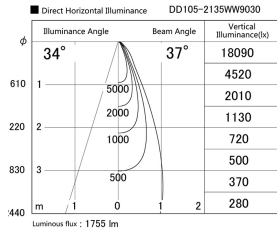

Item no. DD105-2135WW9030

Series Name: Φ 100 Lens type Adjustable downlight, Antiglare

Installation	Recessed mount
Type	
Fixture wattage	21W
Beam angle	37 deg
Color Temp.	3000K
CRI	Ra>90
Luminous	1755 lm
Body	Die-cast aluminum alloy
Body finish	N/A
Trim finish	White
Reflector finish	White
IP Rate	IP20
Light source	COB module
Input Voltage	AC220~240V
Dimming Type	Non-Dimmable
Certificate	CCC
Cut Hole	100mm

Height (Weight)	
31.8W	152 (0.9kg)
24.3W	152 (0.9kg)
21.0W	115 (0.8kg)
14.0W	115 (0.8kg)