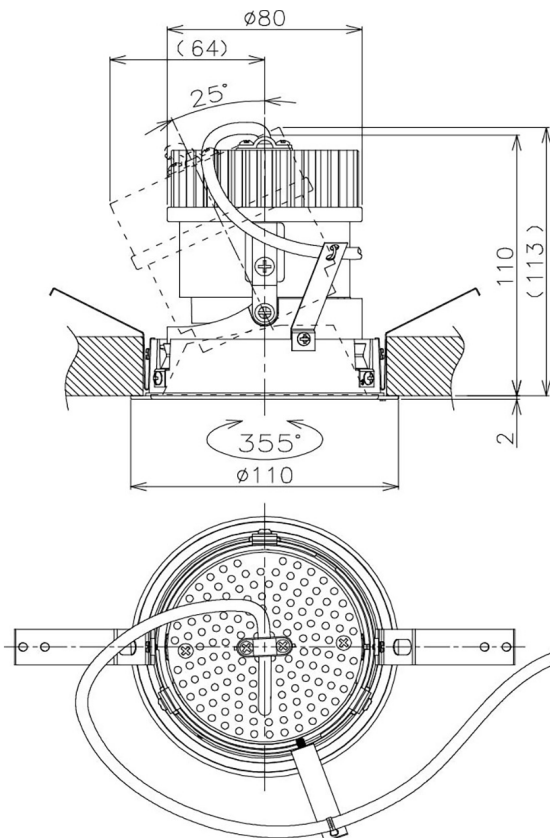

Item no. DD105-2135WW9030

Series Name: Φ 100 Lens type Adjustable downlight, Antiglare

| | |
|------------------|--|
| Installation | Recessed mount |
| Type | Φ 100 Lens type Adjustable downlight, Antiglare |
| Fixture wattage | 21W |
| Beam angle | 37 deg |
| Color Temp. | 3000K |
| CRI | Ra>90 |
| Luminous | 1755 lm |
| Body | Die-cast aluminum alloy |
| Body finish | N/A |
| Trim finish | White |
| Reflector finish | White |
| IP Rate | IP20 |
| Light source | COB module |
| Input Voltage | AC220~240V |
| Dimming Type | Non-Dimmable |
| Certificate | CCC |
| Cut Hole | 100mm |

| Height (Weight) | |
|-----------------|-------------|
| 31.8W | 152 (0.9kg) |
| 24.3W | 152 (0.9kg) |
| 21.0W | 115 (0.8kg) |
| 14.0W | 115 (0.8kg) |