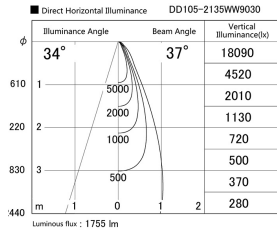

Item no. DD105-2135WW9030

Series Name: Φ 100 Lens type Adjustable downlight, Antiglare

| | |
|------------------|--|
| Installation | Recessed mount |
| Type | Φ 100 Lens type Adjustable downlight, Antiglare |
| Fixture wattage | 21W |
| Beam angle | 37 deg |
| Color Temp. | 3000K |
| CRI | Ra>90 |
| Luminous | 1755 lm |
| Body | Die-cast aluminum alloy |
| Body finish | N/A |
| Trim finish | White |
| Reflector finish | White |
| IP Rate | IP20 |
| Light source | COB module |
| Input Voltage | AC220~240V |
| Dimming Type | Non-Dimmable |
| Certificate | CCC |
| Cut Hole | 100mm |

| Height (Weight) | |
|-----------------|-------------|
| 31.8W | 152 (0.9kg) |
| 24.3W | 152 (0.9kg) |
| 21.0W | 115 (0.8kg) |
| 14.0W | 115 (0.8kg) |