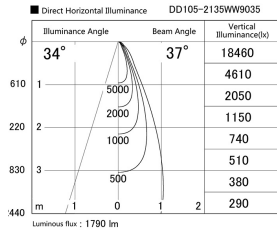

Item no. DD105-2135WW9035

Series Name: Φ 100 Lens type Adjustable downlight, Antiglare

Installation	Recessed mount
Type	
Fixture wattage	21W
Beam angle	37 deg
Color Temp.	3500K
CRI	Ra>90
Luminous	1790 lm
Body	Die-cast aluminum alloy
Body finish	N/A
Trim finish	White
Reflector finish	White
IP Rate	IP20
Light source	COB module
Input Voltage	AC220~240V
Dimming Type	Non-Dimmable
Certificate	CCC
Cut Hole	100mm

Height (Weight)	
31.8W	152 (0.9kg)
24.3W	152 (0.9kg)
21.0W	115 (0.8kg)
14.0W	115 (0.8kg)