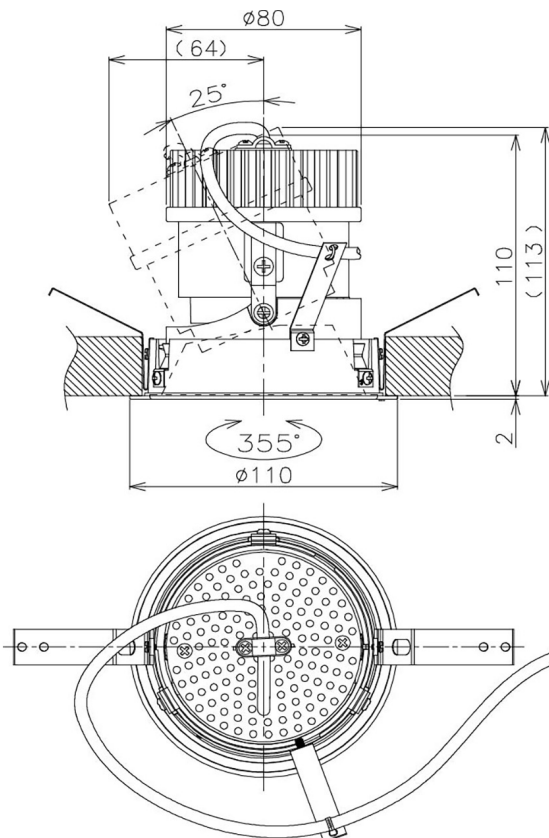

Item no. DD105-2135WW9035

Series Name: Φ 100 Lens type Adjustable downlight, Antiglare

Installation	Recessed mount
Type	
Fixture wattage	21W
Beam angle	37 deg
Color Temp.	3500K
CRI	Ra>90
Luminous	1790 lm
Body	Die-cast aluminum alloy
Body finish	N/A
Trim finish	White
Reflector finish	White
IP Rate	IP20
Light source	COB module
Input Voltage	AC220~240V
Dimming Type	Non-Dimmable
Certificate	CCC
Cut Hole	100mm

Height (Weight)	
31.8W	152 (0.9kg)
24.3W	152 (0.9kg)
21.0W	115 (0.8kg)
14.0W	115 (0.8kg)