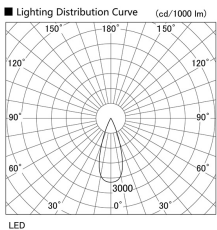

Item no. DD105-2135WW9035

Series Name: Φ 100 Lens type Adjustable downlight, Antiglare

Installation	Recessed mount
Type	
Fixture wattage	21W
Beam angle	37 deg
Color Temp.	3500K
CRI	Ra>90
Luminous	1790 lm
Body	Die-cast aluminum alloy
Body finish	N/A
Trim finish	White
Reflector finish	White
IP Rate	IP20
Light source	COB module
Input Voltage	AC220~240V
Dimming Type	Non-Dimmable
Certificate	CCC
Cut Hole	100mm

Height (Weight)	
31.8W	152 (0.9kg)
24.3W	152 (0.9kg)
21.0W	115 (0.8kg)
14.0W	115 (0.8kg)