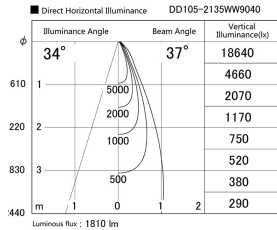

Item no. DD105-2135WW9040

Series Name: Φ 100 Lens type Adjustable downlight, Antiglare

Installation	Recessed mount
Type	
Fixture wattage	21W
Beam angle	37 deg
Color Temp.	4000K
CRI	Ra>90
Luminous	1810 lm
Body	Die-cast aluminum alloy
Body finish	N/A
Trim finish	White
Reflector finish	White
IP Rate	IP20
Light source	COB module
Input Voltage	AC220~240V
Dimming Type	Non-Dimmable
Certificate	CCC
Cut Hole	100mm

Height (Weight)	
31.8W	152 (0.9kg)
24.3W	152 (0.9kg)
21.0W	115 (0.8kg)
14.0W	115 (0.8kg)