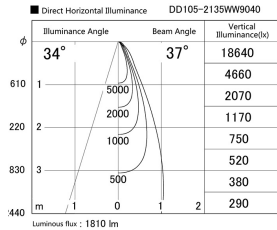

Item no. DD105-2135WW9040

Series Name: Φ 100 Lens type Adjustable downlight, Antiglare

Installation	Recessed mount
Type	Φ 100 Lens type Adjustable downlight, Antiglare
Fixture wattage	21W
Beam angle	37 deg
Color Temp.	4000K
CRI	Ra>90
Luminous	1810 lm
Body	Die-cast aluminum alloy
Body finish	N/A
Trim finish	White
Reflector finish	White
IP Rate	IP20
Light source	COB module
Input Voltage	AC220~240V
Dimming Type	Non-Dimmable
Certificate	CCC
Cut Hole	100mm

Height (Weight)	
31.8W	152 (0.9kg)
24.3W	152 (0.9kg)
21.0W	115 (0.8kg)
14.0W	115 (0.8kg)