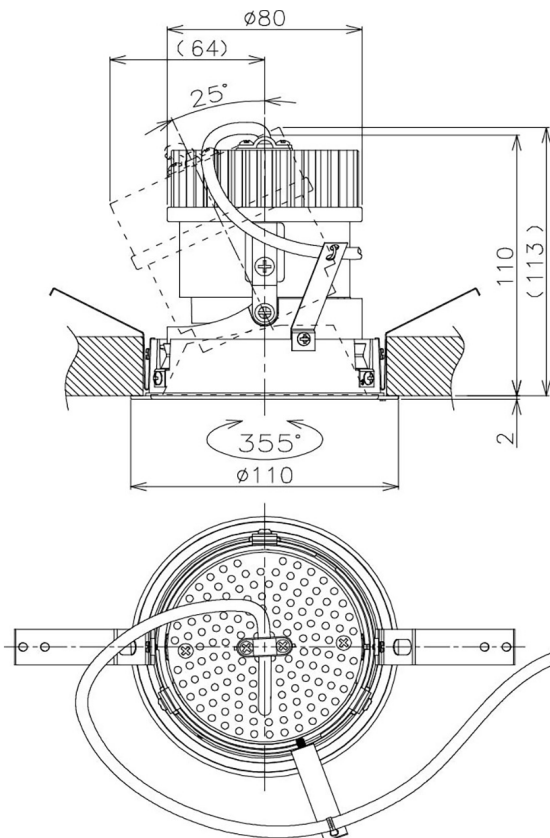

Item no. DD105-2135WW9040

Series Name: Φ 100 Lens type Adjustable downlight, Antiglare

Installation	Recessed mount
Type	Φ 100 Lens type Adjustable downlight, Antiglare
Fixture wattage	21W
Beam angle	37 deg
Color Temp.	4000K
CRI	Ra>90
Luminous	1810 lm
Body	Die-cast aluminum alloy
Body finish	N/A
Trim finish	White
Reflector finish	White
IP Rate	IP20
Light source	COB module
Input Voltage	AC220~240V
Dimming Type	Non-Dimmable
Certificate	CCC
Cut Hole	100mm

Height (Weight)	
31.8W	152 (0.9kg)
24.3W	152 (0.9kg)
21.0W	115 (0.8kg)
14.0W	115 (0.8kg)