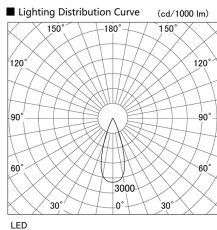

Item no. DD105-2135WW9040

Series Name: Φ 100 Lens type Adjustable downlight, Antiglare

Installation	Recessed mount
Type	
Fixture wattage	21W
Beam angle	37 deg
Color Temp.	4000K
CRI	Ra>90
Luminous	1810 lm
Body	Die-cast aluminum alloy
Body finish	N/A
Trim finish	White
Reflector finish	White
IP Rate	IP20
Light source	COB module
Input Voltage	AC220~240V
Dimming Type	Non-Dimmable
Certificate	CCC
Cut Hole	100mm

Height (Weight)	
31.8W	152 (0.9kg)
24.3W	152 (0.9kg)
21.0W	115 (0.8kg)
14.0W	115 (0.8kg)