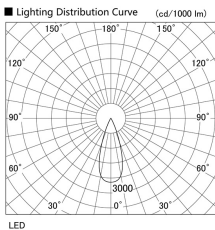

Item no. DD105-2135WW9040

Series Name: Φ 100 Lens type Adjustable downlight, Antiglare

Installation	Recessed mount
Type	Φ 100 Lens type Adjustable downlight, Antiglare
Fixture wattage	21W
Beam angle	37 deg
Color Temp.	4000K
CRI	Ra>90
Luminous	1810 lm
Body	Die-cast aluminum alloy
Body finish	N/A
Trim finish	White
Reflector finish	White
IP Rate	IP20
Light source	COB module
Input Voltage	AC220~240V
Dimming Type	Non-Dimmable
Certificate	CCC
Cut Hole	100mm

Height (Weight)	
31.8W	152 (0.9kg)
24.3W	152 (0.9kg)
21.0W	115 (0.8kg)
14.0W	115 (0.8kg)