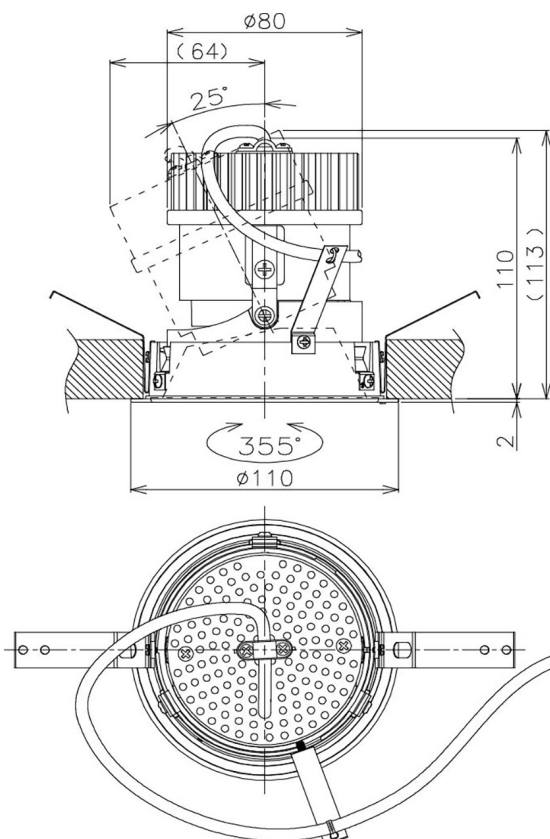

Item no. DD105-2135WW9040

Series Name: Φ 100 Lens type Adjustable downlight, Antiglare

Installation	Recessed mount
Type	
Fixture wattage	21W
Beam angle	37 deg
Color Temp.	4000K
CRI	Ra>90
Luminous	1810 lm
Body	Die-cast aluminum alloy
Body finish	N/A
Trim finish	White
Reflector finish	White
IP Rate	IP20
Light source	COB module
Input Voltage	AC220~240V
Dimming Type	Non-Dimmable
Certificate	CCC
Cut Hole	100mm

Height (Weight)	
31.8W	152 (0.9kg)
24.3W	152 (0.9kg)
21.0W	115 (0.8kg)
14.0W	115 (0.8kg)