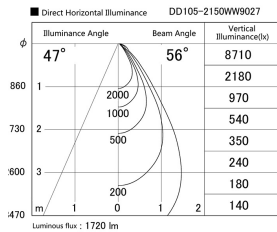

Item no. DD105-2150WW9027

Series Name: Φ 100 Lens type Adjustable downlight, Antiglare

Installation	Recessed mount
Type	
Fixture wattage	21W
Beam angle	56 deg
Color Temp.	2700K
CRI	Ra>90
Luminous	1720 lm
Body	Die-cast aluminum alloy
Body finish	N/A
Trim finish	White
Reflector finish	White
IP Rate	IP20
Light source	COB module
Input Voltage	AC220~240V
Dimming Type	Non-Dimmable
Certificate	CCC
Cut Hole	100mm

Height (Weight)	
31.8W	152 (0.9kg)
24.3W	152 (0.9kg)
21.0W	115 (0.8kg)
14.0W	115 (0.8kg)