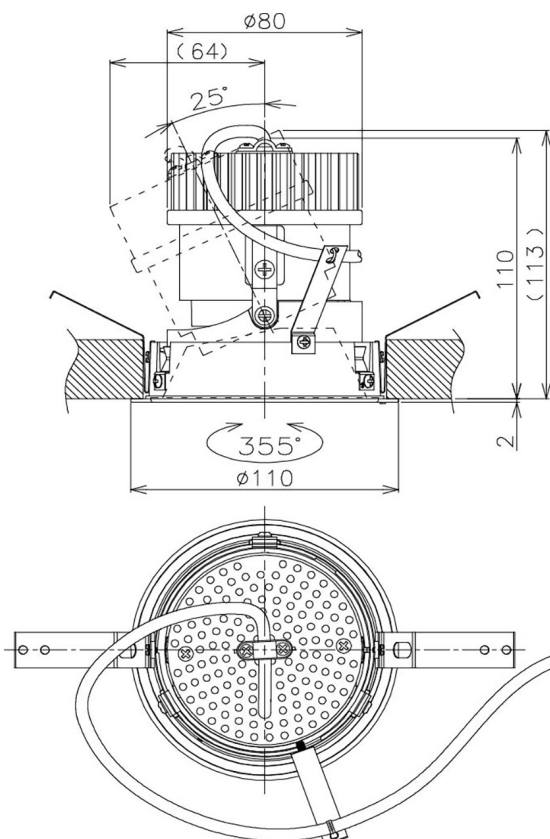

Item no. DD105-2150WW9027

Series Name: Φ 100 Lens type Adjustable downlight, Antiglare

Installation	Recessed mount
Type	
Fixture wattage	21W
Beam angle	56 deg
Color Temp.	2700K
CRI	Ra>90
Luminous	1720 lm
Body	Die-cast aluminum alloy
Body finish	N/A
Trim finish	White
Reflector finish	White
IP Rate	IP20
Light source	COB module
Input Voltage	AC220~240V
Dimming Type	Non-Dimmable
Certificate	CCC
Cut Hole	100mm

Height (Weight)	
31.8W	152 (0.9kg)
24.3W	152 (0.9kg)
21.0W	115 (0.8kg)
14.0W	115 (0.8kg)