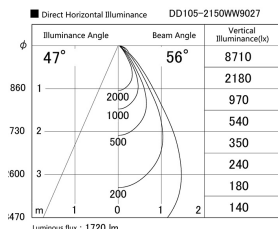

Item no. DD105-2150WW9027

Series Name:  $\Phi$ 100 Lens type Adjustable downlight, Antiglare

Installation	Recessed mount
Type	$\Phi$ 100 Lens type Adjustable downlight, Antiglare
Fixture wattage	21W
Beam angle	56 deg
Color Temp.	2700K
CRI	Ra>90
Luminous	1720 lm
Body	Die-cast aluminum alloy
Body finish	N/A
Trim finish	White
Reflector finish	White
IP Rate	IP20
Light source	COB module
Input Voltage	AC220~240V
Dimming Type	Non-Dimmable
Certificate	CCC
Cut Hole	100mm

Height (Weight)	
31.8W	152 (0.9kg)
24.3W	152 (0.9kg)
21.0W	115 (0.8kg)
14.0W	115 (0.8kg)