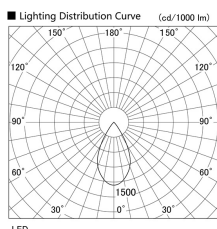

Item no. DD105-2150WW9027

Series Name:  $\Phi$ 100 Lens type Adjustable downlight, Antiglare

Installation	Recessed mount
Type	$\Phi$ 100 Lens type Adjustable downlight, Antiglare
Fixture wattage	21W
Beam angle	56 deg
Color Temp.	2700K
CRI	Ra>90
Luminous	1720 lm
Body	Die-cast aluminum alloy
Body finish	N/A
Trim finish	White
Reflector finish	White
IP Rate	IP20
Light source	COB module
Input Voltage	AC220~240V
Dimming Type	Non-Dimmable
Certificate	CCC
Cut Hole	100mm

Height (Weight)	
31.8W	152 (0.9kg)
24.3W	152 (0.9kg)
21.0W	115 (0.8kg)
14.0W	115 (0.8kg)