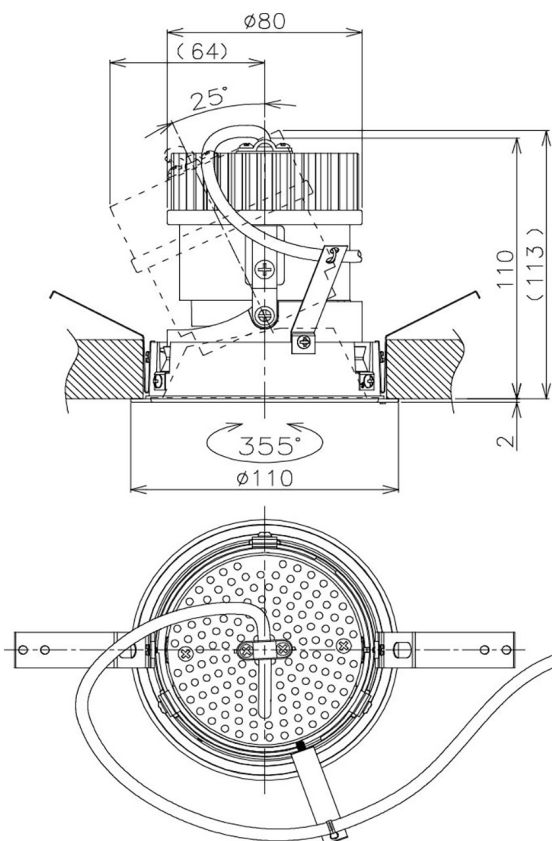

Item no. DD105-2150WW9027

Series Name:  $\Phi$ 100 Lens type Adjustable downlight, Antiglare

Installation	Recessed mount
Type	$\Phi$ 100 Lens type Adjustable downlight, Antiglare
Fixture wattage	21W
Beam angle	56 deg
Color Temp.	2700K
CRI	Ra>90
Luminous	1720 lm
Body	Die-cast aluminum alloy
Body finish	N/A
Trim finish	White
Reflector finish	White
IP Rate	IP20
Light source	COB module
Input Voltage	AC220~240V
Dimming Type	Non-Dimmable
Certificate	CCC
Cut Hole	100mm

Height (Weight)	
31.8W	152 (0.9kg)
24.3W	152 (0.9kg)
21.0W	115 (0.8kg)
14.0W	115 (0.8kg)