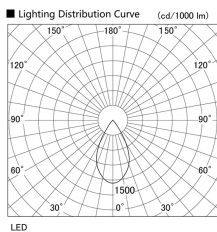

Item no. DD105-2150WW9027

Series Name: Φ 100 Lens type Adjustable downlight, Antiglare

Installation	Recessed mount
Type	
Fixture wattage	21W
Beam angle	56 deg
Color Temp.	2700K
CRI	Ra>90
Luminous	1720 lm
Body	Die-cast aluminum alloy
Body finish	N/A
Trim finish	White
Reflector finish	White
IP Rate	IP20
Light source	COB module
Input Voltage	AC220~240V
Dimming Type	Non-Dimmable
Certificate	CCC
Cut Hole	100mm

Height (Weight)	
31.8W	152 (0.9kg)
24.3W	152 (0.9kg)
21.0W	115 (0.8kg)
14.0W	115 (0.8kg)