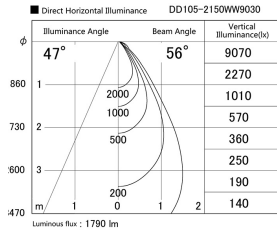

Item no. DD105-2150WW9030

Series Name:  $\Phi$ 100 Lens type Adjustable downlight, Antiglare

Installation	Recessed mount
Type	
Fixture wattage	21W
Beam angle	56 deg
Color Temp.	3000K
CRI	Ra>90
Luminous	1790 lm
Body	Die-cast aluminum alloy
Body finish	N/A
Trim finish	White
Reflector finish	White
IP Rate	IP20
Light source	COB module
Input Voltage	AC220~240V
Dimming Type	Non-Dimmable
Certificate	CCC
Cut Hole	100mm

Height (Weight)	
31.8W	152 (0.9kg)
24.3W	152 (0.9kg)
21.0W	115 (0.8kg)
14.0W	115 (0.8kg)