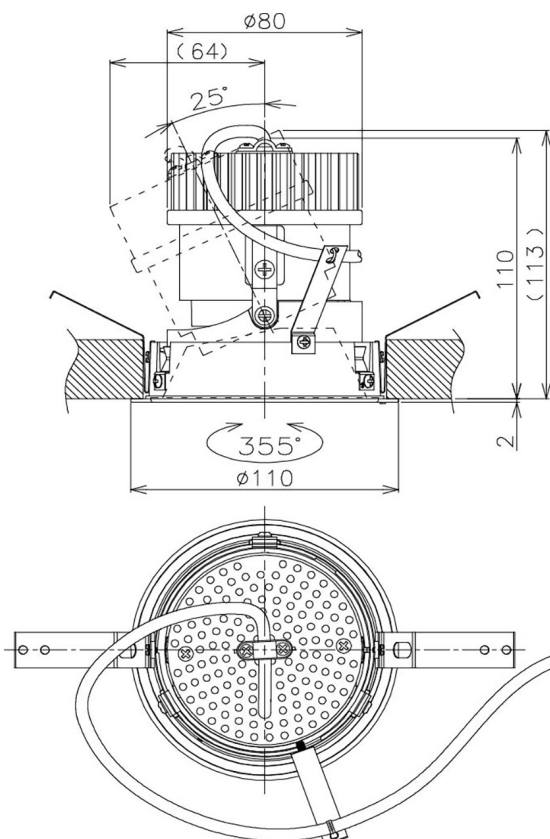

Item no. DD105-2150WW9030

Series Name:  $\Phi$ 100 Lens type Adjustable downlight, Antiglare

Installation	Recessed mount
Type	
Fixture wattage	21W
Beam angle	56 deg
Color Temp.	3000K
CRI	Ra>90
Luminous	1790 lm
Body	Die-cast aluminum alloy
Body finish	N/A
Trim finish	White
Reflector finish	White
IP Rate	IP20
Light source	COB module
Input Voltage	AC220~240V
Dimming Type	Non-Dimmable
Certificate	CCC
Cut Hole	100mm

Height (Weight)	
31.8W	152 (0.9kg)
24.3W	152 (0.9kg)
21.0W	115 (0.8kg)
14.0W	115 (0.8kg)