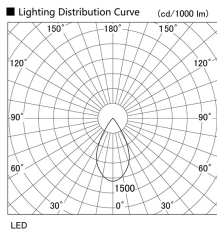

Item no. DD105-2150WW9030

Series Name:  $\Phi$ 100 Lens type Adjustable downlight, Antiglare

Installation	Recessed mount
Type	
Fixture wattage	21W
Beam angle	56 deg
Color Temp.	3000K
CRI	Ra>90
Luminous	1790 lm
Body	Die-cast aluminum alloy
Body finish	N/A
Trim finish	White
Reflector finish	White
IP Rate	IP20
Light source	COB module
Input Voltage	AC220~240V
Dimming Type	Non-Dimmable
Certificate	CCC
Cut Hole	100mm

Height (Weight)	
31.8W	152 (0.9kg)
24.3W	152 (0.9kg)
21.0W	115 (0.8kg)
14.0W	115 (0.8kg)