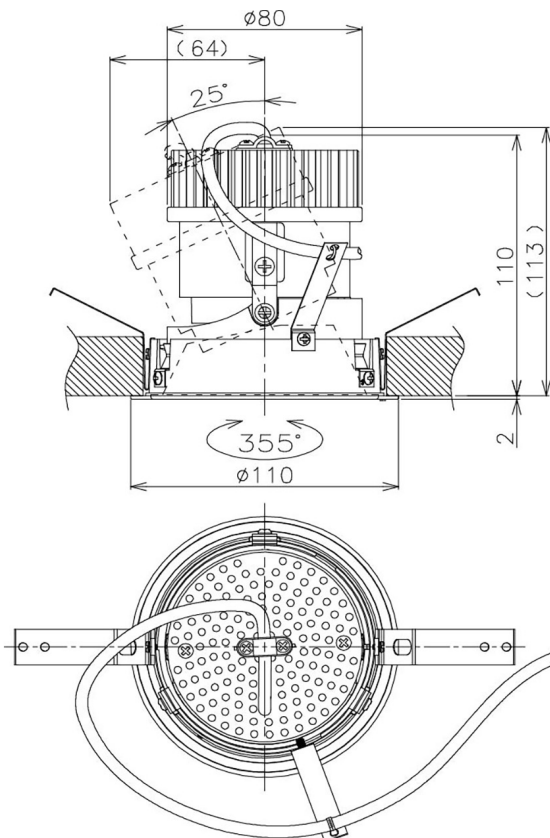

Item no. DD105-2150WW9035

Series Name: Φ 100 Lens type Adjustable downlight, Antiglare

Installation	Recessed mount
Type	
Fixture wattage	21W
Beam angle	56 deg
Color Temp.	3500K
CRI	Ra>90
Luminous	1825 lm
Body	Die-cast aluminum alloy
Body finish	N/A
Trim finish	White
Reflector finish	White
IP Rate	IP20
Light source	COB module
Input Voltage	AC220~240V
Dimming Type	Non-Dimmable
Certificate	CCC
Cut Hole	100mm

Height (Weight)	
31.8W	152 (0.9kg)
24.3W	152 (0.9kg)
21.0W	115 (0.8kg)
14.0W	115 (0.8kg)