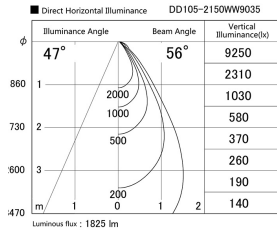

Item no. DD105-2150WW9035

Series Name: Φ 100 Lens type Adjustable downlight, Antiglare

Installation	Recessed mount
Type	
Fixture wattage	21W
Beam angle	56 deg
Color Temp.	3500K
CRI	Ra>90
Luminous	1825 lm
Body	Die-cast aluminum alloy
Body finish	N/A
Trim finish	White
Reflector finish	White
IP Rate	IP20
Light source	COB module
Input Voltage	AC220~240V
Dimming Type	Non-Dimmable
Certificate	CCC
Cut Hole	100mm

Height (Weight)	
31.8W	152 (0.9kg)
24.3W	152 (0.9kg)
21.0W	115 (0.8kg)
14.0W	115 (0.8kg)