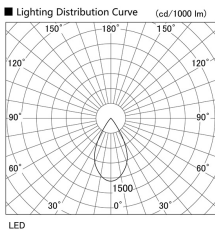

Item no. DD105-2150WW9035

Series Name:  $\Phi$ 100 Lens type Adjustable downlight, Antiglare

Installation	Recessed mount
Type	$\Phi$ 100 Lens type Adjustable downlight, Antiglare
Fixture wattage	21W
Beam angle	56 deg
Color Temp.	3500K
CRI	Ra>90
Luminous	1825 lm
Body	Die-cast aluminum alloy
Body finish	N/A
Trim finish	White
Reflector finish	White
IP Rate	IP20
Light source	COB module
Input Voltage	AC220~240V
Dimming Type	Non-Dimmable
Certificate	CCC
Cut Hole	100mm

Height (Weight)	
31.8W	152 (0.9kg)
24.3W	152 (0.9kg)
21.0W	115 (0.8kg)
14.0W	115 (0.8kg)