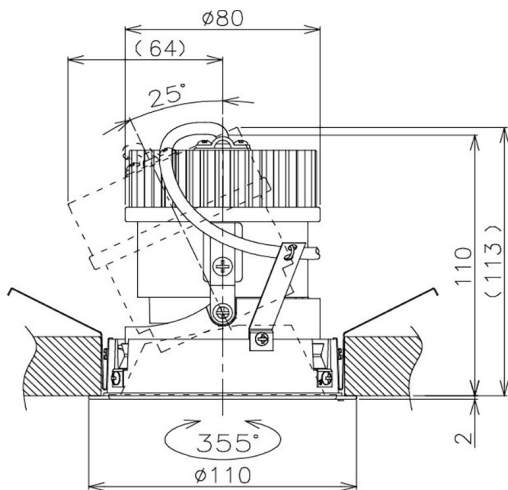

Item no. DD105-2150WW9035

Series Name:  $\Phi$ 100 Lens type Adjustable downlight, Antiglare

Installation	Recessed mount
Type	$\Phi$ 100 Lens type Adjustable downlight, Antiglare
Fixture wattage	21W
Beam angle	56 deg
Color Temp.	3500K
CRI	Ra>90
Luminous	1825 lm
Body	Die-cast aluminum alloy
Body finish	N/A
Trim finish	White
Reflector finish	White
IP Rate	IP20
Light source	COB module
Input Voltage	AC220~240V
Dimming Type	Non-Dimmable
Certificate	CCC
Cut Hole	100mm

Height (Weight)	
31.8W	152 (0.9kg)
24.3W	152 (0.9kg)
21.0W	115 (0.8kg)
14.0W	115 (0.8kg)