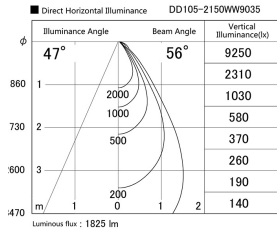

Item no. DD105-2150WW9035

Series Name:  $\Phi$ 100 Lens type Adjustable downlight, Antiglare

Installation	Recessed mount
Type	$\Phi$ 100 Lens type Adjustable downlight, Antiglare
Fixture wattage	21W
Beam angle	56 deg
Color Temp.	3500K
CRI	Ra>90
Luminous	1825 lm
Body	Die-cast aluminum alloy
Body finish	N/A
Trim finish	White
Reflector finish	White
IP Rate	IP20
Light source	COB module
Input Voltage	AC220~240V
Dimming Type	Non-Dimmable
Certificate	CCC
Cut Hole	100mm

Height (Weight)	
31.8W	152 (0.9kg)
24.3W	152 (0.9kg)
21.0W	115 (0.8kg)
14.0W	115 (0.8kg)