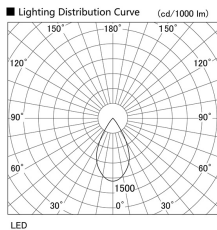

Item no. DD105-2150WW9035

Series Name: Φ 100 Lens type Adjustable downlight, Antiglare

Installation	Recessed mount
Type	
Fixture wattage	21W
Beam angle	56 deg
Color Temp.	3500K
CRI	Ra>90
Luminous	1825 lm
Body	Die-cast aluminum alloy
Body finish	N/A
Trim finish	White
Reflector finish	White
IP Rate	IP20
Light source	COB module
Input Voltage	AC220~240V
Dimming Type	Non-Dimmable
Certificate	CCC
Cut Hole	100mm

Height (Weight)	
31.8W	152 (0.9kg)
24.3W	152 (0.9kg)
21.0W	115 (0.8kg)
14.0W	115 (0.8kg)