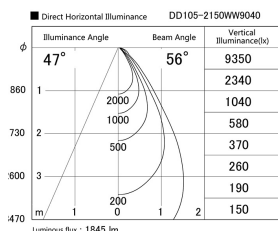

Item no. DD105-2150WW9040

Series Name: Φ 100 Lens type Adjustable downlight, Antiglare

Installation	Recessed mount
Type	
Fixture wattage	21W
Beam angle	56 deg
Color Temp.	4000K
CRI	Ra>90
Luminous	1845 lm
Body	Die-cast aluminum alloy
Body finish	N/A
Trim finish	White
Reflector finish	White
IP Rate	IP20
Light source	COB module
Input Voltage	AC220~240V
Dimming Type	Non-Dimmable
Certificate	CCC
Cut Hole	100mm

Height (Weight)	
31.8W	152 (0.9kg)
24.3W	152 (0.9kg)
21.0W	115 (0.8kg)
14.0W	115 (0.8kg)