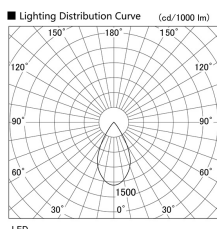

Item no. DD105-2150WW9040

Series Name: Φ 100 Lens type Adjustable downlight, Antiglare

Installation	Recessed mount
Type	
Fixture wattage	21W
Beam angle	56 deg
Color Temp.	4000K
CRI	Ra>90
Luminous	1845 lm
Body	Die-cast aluminum alloy
Body finish	N/A
Trim finish	White
Reflector finish	White
IP Rate	IP20
Light source	COB module
Input Voltage	AC220~240V
Dimming Type	Non-Dimmable
Certificate	CCC
Cut Hole	100mm

Height (Weight)	
31.8W	152 (0.9kg)
24.3W	152 (0.9kg)
21.0W	115 (0.8kg)
14.0W	115 (0.8kg)