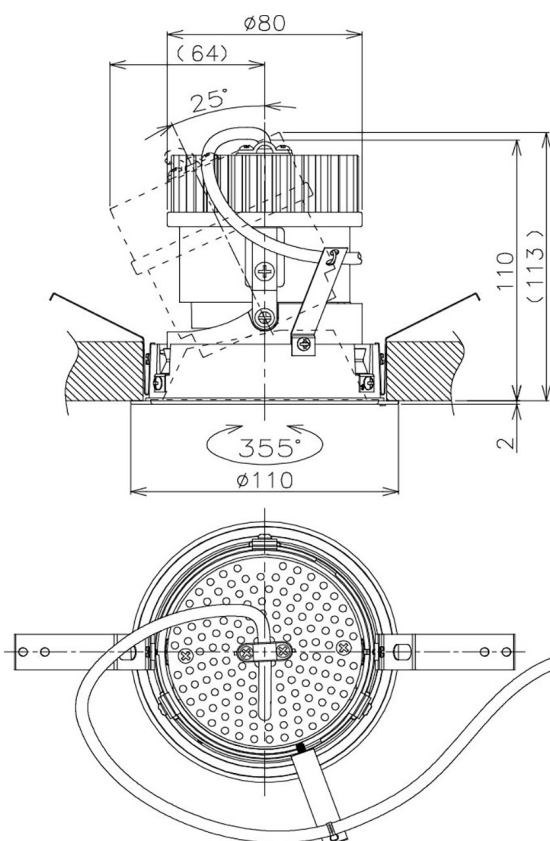

Item no. DD105-2150WW9040

Series Name: Φ 100 Lens type Adjustable downlight, Antiglare

Installation	Recessed mount
Type	
Fixture wattage	21W
Beam angle	56 deg
Color Temp.	4000K
CRI	Ra>90
Luminous	1845 lm
Body	Die-cast aluminum alloy
Body finish	N/A
Trim finish	White
Reflector finish	White
IP Rate	IP20
Light source	COB module
Input Voltage	AC220~240V
Dimming Type	Non-Dimmable
Certificate	CCC
Cut Hole	100mm

Height (Weight)	
31.8W	152 (0.9kg)
24.3W	152 (0.9kg)
21.0W	115 (0.8kg)
14.0W	115 (0.8kg)