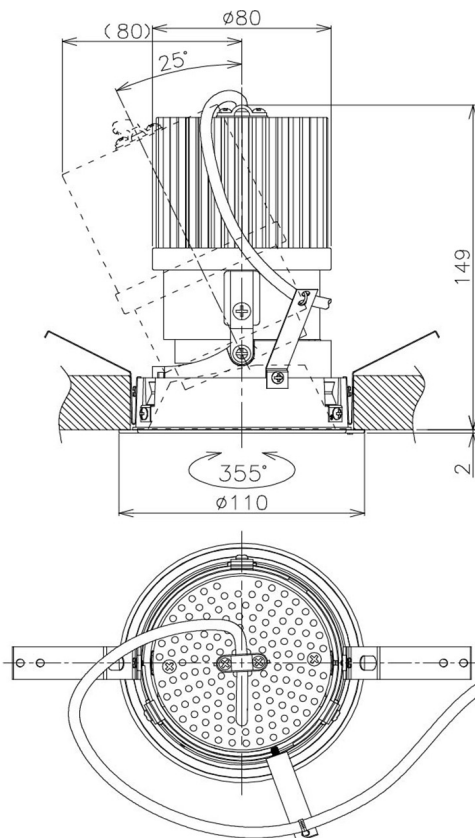

Item no. DD105-2515WW9027

Series Name: Φ 100 Lens type Adjustable downlight, Antiglare

Installation	Recessed mount
Type	Φ 100 Lens type Adjustable downlight, Antiglare
Fixture wattage	24.3W
Beam angle	18 deg
Color Temp.	2700K
CRI	Ra>90
Luminous	1900 lm
Body	Die-cast aluminum alloy
Body finish	N/A
Trim finish	White
Reflector finish	White
IP Rate	IP20
Light source	COB module
Input Voltage	AC220~240V
Dimming Type	Non-Dimmable
Certificate	CCC
Cut Hole	100mm

Height (Weight)	
31.8W	152 (0.9kg)
24.3W	152 (0.9kg)
21.0W	115 (0.8kg)
14.0W	115 (0.8kg)