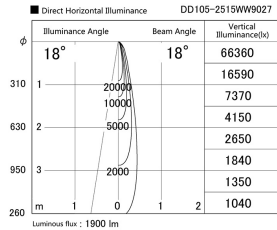

Item no. DD105-2515WW9027

Series Name: Φ 100 Lens type Adjustable downlight, Antiglare

Installation	Recessed mount
Type	
Fixture wattage	24.3W
Beam angle	18 deg
Color Temp.	2700K
CRI	Ra>90
Luminous	1900 lm
Body	Die-cast aluminum alloy
Body finish	N/A
Trim finish	White
Reflector finish	White
IP Rate	IP20
Light source	COB module
Input Voltage	AC220~240V
Dimming Type	Non-Dimmable
Certificate	CCC
Cut Hole	100mm

Height (Weight)	
31.8W	152 (0.9kg)
24.3W	152 (0.9kg)
21.0W	115 (0.8kg)
14.0W	115 (0.8kg)