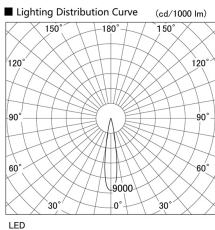

Item no. DD105-2515WW9027

Series Name: Φ 100 Lens type Adjustable downlight, Antiglare

Installation	Recessed mount
Type	
Fixture wattage	24.3W
Beam angle	18 deg
Color Temp.	2700K
CRI	Ra>90
Luminous	1900 lm
Body	Die-cast aluminum alloy
Body finish	N/A
Trim finish	White
Reflector finish	White
IP Rate	IP20
Light source	COB module
Input Voltage	AC220~240V
Dimming Type	Non-Dimmable
Certificate	CCC
Cut Hole	100mm

Height (Weight)	
31.8W	152 (0.9kg)
24.3W	152 (0.9kg)
21.0W	115 (0.8kg)
14.0W	115 (0.8kg)