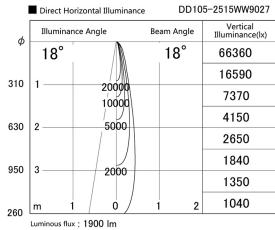

Item no. DD105-2515WW9027

Series Name: Φ 100 Lens type Adjustable downlight, Antiglare

Installation	Recessed mount
Type	Φ 100 Lens type Adjustable downlight, Antiglare
Fixture wattage	24.3W
Beam angle	18 deg
Color Temp.	2700K
CRI	Ra>90
Luminous	1900 lm
Body	Die-cast aluminum alloy
Body finish	N/A
Trim finish	White
Reflector finish	White
IP Rate	IP20
Light source	COB module
Input Voltage	AC220~240V
Dimming Type	Non-Dimmable
Certificate	CCC
Cut Hole	100mm

Height (Weight)	
31.8W	152 (0.9kg)
24.3W	152 (0.9kg)
21.0W	115 (0.8kg)
14.0W	115 (0.8kg)