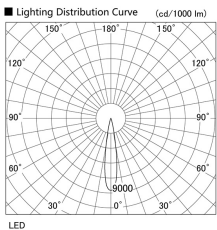

Item no. DD105-2515WW9027

Series Name: Φ 100 Lens type Adjustable downlight, Antiglare

Installation	Recessed mount
Type	Φ 100 Lens type Adjustable downlight, Antiglare
Fixture wattage	24.3W
Beam angle	18 deg
Color Temp.	2700K
CRI	Ra>90
Luminous	1900 lm
Body	Die-cast aluminum alloy
Body finish	N/A
Trim finish	White
Reflector finish	White
IP Rate	IP20
Light source	COB module
Input Voltage	AC220~240V
Dimming Type	Non-Dimmable
Certificate	CCC
Cut Hole	100mm

Height (Weight)	
31.8W	152 (0.9kg)
24.3W	152 (0.9kg)
21.0W	115 (0.8kg)
14.0W	115 (0.8kg)