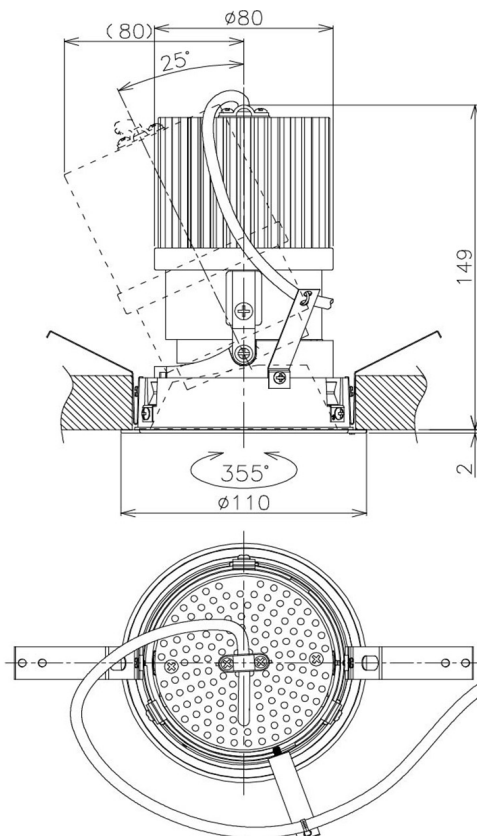

Item no. DD105-2515WW9030

Series Name: Φ 100 Lens type Adjustable downlight, Antiglare

Installation	Recessed mount
Type	Φ 100 Lens type Adjustable downlight, Antiglare
Fixture wattage	24.3W
Beam angle	18 deg
Color Temp.	3000K
CRI	Ra>90
Luminous	1980 lm
Body	Die-cast aluminum alloy
Body finish	N/A
Trim finish	White
Reflector finish	White
IP Rate	IP20
Light source	COB module
Input Voltage	AC220~240V
Dimming Type	Non-Dimmable
Certificate	CCC
Cut Hole	100mm

Height (Weight)	
31.8W	152 (0.9kg)
24.3W	152 (0.9kg)
21.0W	115 (0.8kg)
14.0W	115 (0.8kg)