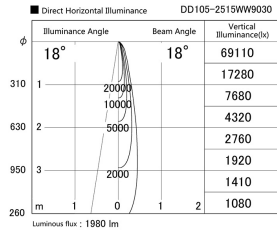

Item no. DD105-2515WW9030

Series Name: Φ 100 Lens type Adjustable downlight, Antiglare

Installation	Recessed mount
Type	Φ 100 Lens type Adjustable downlight, Antiglare
Fixture wattage	24.3W
Beam angle	18 deg
Color Temp.	3000K
CRI	Ra>90
Luminous	1980 lm
Body	Die-cast aluminum alloy
Body finish	N/A
Trim finish	White
Reflector finish	White
IP Rate	IP20
Light source	COB module
Input Voltage	AC220~240V
Dimming Type	Non-Dimmable
Certificate	CCC
Cut Hole	100mm

Height (Weight)	
31.8W	152 (0.9kg)
24.3W	152 (0.9kg)
21.0W	115 (0.8kg)
14.0W	115 (0.8kg)