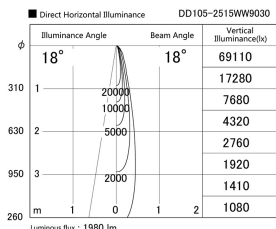

Item no. DD105-2515WW9030

Series Name: Φ 100 Lens type Adjustable downlight, Antiglare

Installation	Recessed mount
Type	
Fixture wattage	24.3W
Beam angle	18 deg
Color Temp.	3000K
CRI	Ra>90
Luminous	1980 lm
Body	Die-cast aluminum alloy
Body finish	N/A
Trim finish	White
Reflector finish	White
IP Rate	IP20
Light source	COB module
Input Voltage	AC220~240V
Dimming Type	Non-Dimmable
Certificate	CCC
Cut Hole	100mm

Height (Weight)	
31.8W	152 (0.9kg)
24.3W	152 (0.9kg)
21.0W	115 (0.8kg)
14.0W	115 (0.8kg)