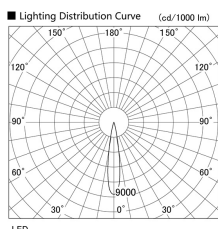

Item no. DD105-2515WW9030

Series Name: Φ 100 Lens type Adjustable downlight, Antiglare

Installation	Recessed mount
Type	
Fixture wattage	24.3W
Beam angle	18 deg
Color Temp.	3000K
CRI	Ra>90
Luminous	1980 lm
Body	Die-cast aluminum alloy
Body finish	N/A
Trim finish	White
Reflector finish	White
IP Rate	IP20
Light source	COB module
Input Voltage	AC220~240V
Dimming Type	Non-Dimmable
Certificate	CCC
Cut Hole	100mm

Height (Weight)	
31.8W	152 (0.9kg)
24.3W	152 (0.9kg)
21.0W	115 (0.8kg)
14.0W	115 (0.8kg)