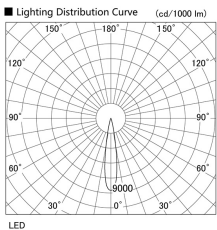

Item no. DD105-2515WW9030

Series Name: Φ 100 Lens type Adjustable downlight, Antiglare

Installation	Recessed mount
Type	Φ 100 Lens type Adjustable downlight, Antiglare
Fixture wattage	24.3W
Beam angle	18 deg
Color Temp.	3000K
CRI	Ra>90
Luminous	1980 lm
Body	Die-cast aluminum alloy
Body finish	N/A
Trim finish	White
Reflector finish	White
IP Rate	IP20
Light source	COB module
Input Voltage	AC220~240V
Dimming Type	Non-Dimmable
Certificate	CCC
Cut Hole	100mm

Height (Weight)	
31.8W	152 (0.9kg)
24.3W	152 (0.9kg)
21.0W	115 (0.8kg)
14.0W	115 (0.8kg)