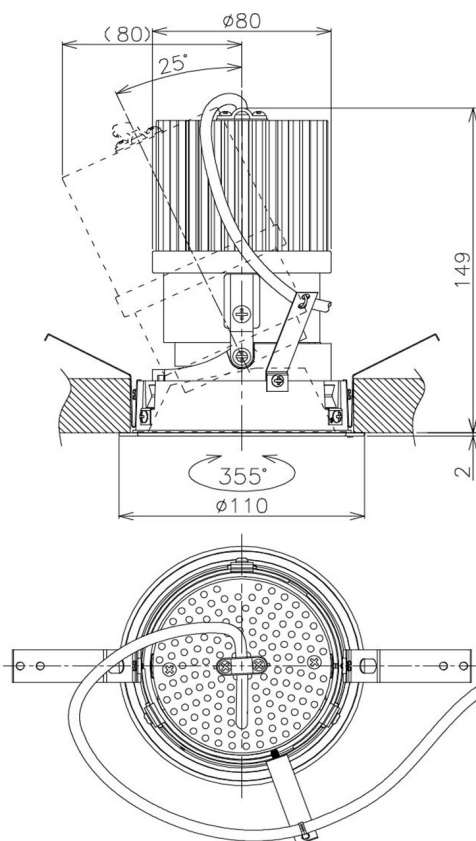

Item no. DD105-2515WW9030

Series Name: Φ 100 Lens type Adjustable downlight, Antiglare

Installation	Recessed mount
Type	
Fixture wattage	24.3W
Beam angle	18 deg
Color Temp.	3000K
CRI	Ra>90
Luminous	1980 lm
Body	Die-cast aluminum alloy
Body finish	N/A
Trim finish	White
Reflector finish	White
IP Rate	IP20
Light source	COB module
Input Voltage	AC220~240V
Dimming Type	Non-Dimmable
Certificate	CCC
Cut Hole	100mm

Height (Weight)	
31.8W	152 (0.9kg)
24.3W	152 (0.9kg)
21.0W	115 (0.8kg)
14.0W	115 (0.8kg)