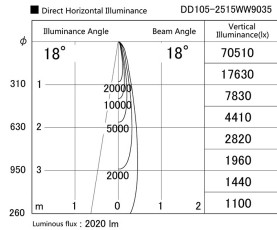

Item no. DD105-2515WW9035

Series Name: Φ 100 Lens type Adjustable downlight, Antiglare

Installation	Recessed mount
Type	
Fixture wattage	24.3W
Beam angle	18 deg
Color Temp.	3500K
CRI	Ra>90
Luminous	2020 lm
Body	Die-cast aluminum alloy
Body finish	N/A
Trim finish	White
Reflector finish	White
IP Rate	IP20
Light source	COB module
Input Voltage	AC220~240V
Dimming Type	Non-Dimmable
Certificate	CCC
Cut Hole	100mm

Height (Weight)	
31.8W	152 (0.9kg)
24.3W	152 (0.9kg)
21.0W	115 (0.8kg)
14.0W	115 (0.8kg)