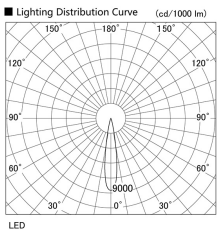

Item no. DD105-2515WW9035

Series Name: Φ 100 Lens type Adjustable downlight, Antiglare

Installation	Recessed mount
Type	
Fixture wattage	24.3W
Beam angle	18 deg
Color Temp.	3500K
CRI	Ra>90
Luminous	2020 lm
Body	Die-cast aluminum alloy
Body finish	N/A
Trim finish	White
Reflector finish	White
IP Rate	IP20
Light source	COB module
Input Voltage	AC220~240V
Dimming Type	Non-Dimmable
Certificate	CCC
Cut Hole	100mm

Height (Weight)	
31.8W	152 (0.9kg)
24.3W	152 (0.9kg)
21.0W	115 (0.8kg)
14.0W	115 (0.8kg)