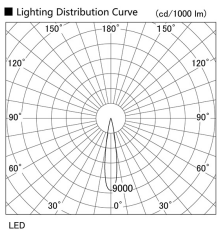

Item no. DD105-2515WW9035

Series Name: Φ 100 Lens type Adjustable downlight, Antiglare

Installation	Recessed mount
Type	Φ 100 Lens type Adjustable downlight, Antiglare
Fixture wattage	24.3W
Beam angle	18 deg
Color Temp.	3500K
CRI	Ra>90
Luminous	2020 lm
Body	Die-cast aluminum alloy
Body finish	N/A
Trim finish	White
Reflector finish	White
IP Rate	IP20
Light source	COB module
Input Voltage	AC220~240V
Dimming Type	Non-Dimmable
Certificate	CCC
Cut Hole	100mm

Height (Weight)	
31.8W	152 (0.9kg)
24.3W	152 (0.9kg)
21.0W	115 (0.8kg)
14.0W	115 (0.8kg)