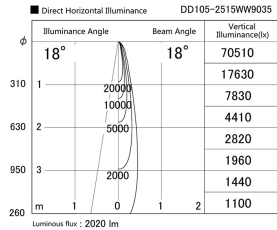

Item no. DD105-2515WW9035

Series Name: Φ 100 Lens type Adjustable downlight, Antiglare

Installation	Recessed mount
Type	Φ 100 Lens type Adjustable downlight, Antiglare
Fixture wattage	24.3W
Beam angle	18 deg
Color Temp.	3500K
CRI	Ra>90
Luminous	2020 lm
Body	Die-cast aluminum alloy
Body finish	N/A
Trim finish	White
Reflector finish	White
IP Rate	IP20
Light source	COB module
Input Voltage	AC220~240V
Dimming Type	Non-Dimmable
Certificate	CCC
Cut Hole	100mm

Height (Weight)	
31.8W	152 (0.9kg)
24.3W	152 (0.9kg)
21.0W	115 (0.8kg)
14.0W	115 (0.8kg)