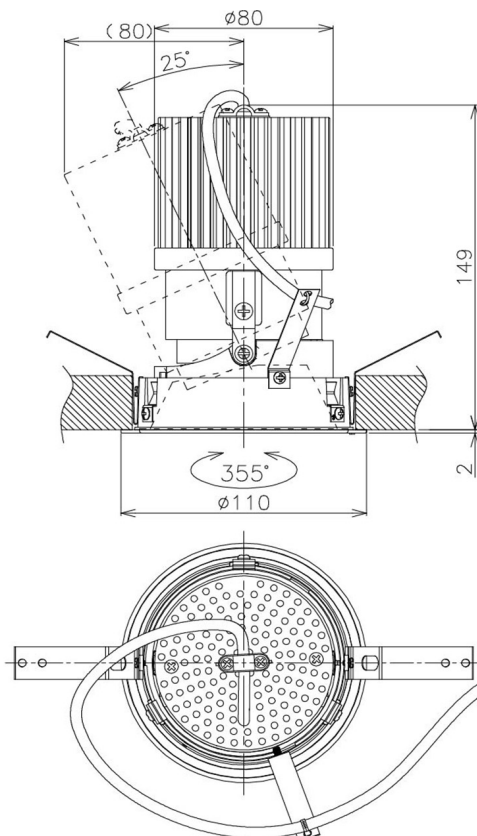

Item no. DD105-2515WW9035

Series Name: Φ 100 Lens type Adjustable downlight, Antiglare

Installation	Recessed mount
Type	Φ 100 Lens type Adjustable downlight, Antiglare
Fixture wattage	24.3W
Beam angle	18 deg
Color Temp.	3500K
CRI	Ra>90
Luminous	2020 lm
Body	Die-cast aluminum alloy
Body finish	N/A
Trim finish	White
Reflector finish	White
IP Rate	IP20
Light source	COB module
Input Voltage	AC220~240V
Dimming Type	Non-Dimmable
Certificate	CCC
Cut Hole	100mm

Height (Weight)	
31.8W	152 (0.9kg)
24.3W	152 (0.9kg)
21.0W	115 (0.8kg)
14.0W	115 (0.8kg)