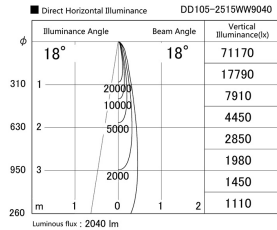

Item no. DD105-2515WW9040

Series Name: Φ 100 Lens type Adjustable downlight, Antiglare

Installation	Recessed mount
Type	
Fixture wattage	24.3W
Beam angle	18 deg
Color Temp.	4000K
CRI	Ra>90
Luminous	2040 lm
Body	Die-cast aluminum alloy
Body finish	N/A
Trim finish	White
Reflector finish	White
IP Rate	IP20
Light source	COB module
Input Voltage	AC220~240V
Dimming Type	Non-Dimmable
Certificate	CCC
Cut Hole	100mm

Height (Weight)	
31.8W	152 (0.9kg)
24.3W	152 (0.9kg)
21.0W	115 (0.8kg)
14.0W	115 (0.8kg)