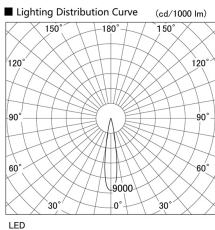

Item no. DD105-2515WW9040

Series Name: Φ 100 Lens type Adjustable downlight, Antiglare

Installation	Recessed mount
Type	
Fixture wattage	24.3W
Beam angle	18 deg
Color Temp.	4000K
CRI	Ra>90
Luminous	2040 lm
Body	Die-cast aluminum alloy
Body finish	N/A
Trim finish	White
Reflector finish	White
IP Rate	IP20
Light source	COB module
Input Voltage	AC220~240V
Dimming Type	Non-Dimmable
Certificate	CCC
Cut Hole	100mm

Height (Weight)	
31.8W	152 (0.9kg)
24.3W	152 (0.9kg)
21.0W	115 (0.8kg)
14.0W	115 (0.8kg)