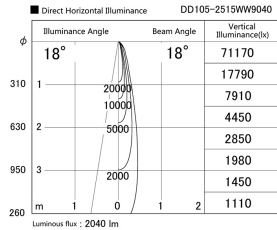

Item no. DD105-2515WW9040

Series Name: Φ 100 Lens type Adjustable downlight, Antiglare

Installation	Recessed mount
Type	Φ 100 Lens type Adjustable downlight, Antiglare
Fixture wattage	24.3W
Beam angle	18 deg
Color Temp.	4000K
CRI	Ra>90
Luminous	2040 lm
Body	Die-cast aluminum alloy
Body finish	N/A
Trim finish	White
Reflector finish	White
IP Rate	IP20
Light source	COB module
Input Voltage	AC220~240V
Dimming Type	Non-Dimmable
Certificate	CCC
Cut Hole	100mm

Height (Weight)	
31.8W	152 (0.9kg)
24.3W	152 (0.9kg)
21.0W	115 (0.8kg)
14.0W	115 (0.8kg)