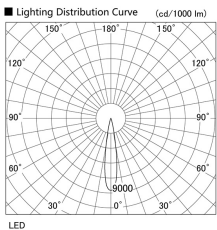

Item no. DD105-2515WW9040

Series Name: Φ 100 Lens type Adjustable downlight, Antiglare

Installation	Recessed mount
Type	Φ 100 Lens type Adjustable downlight, Antiglare
Fixture wattage	24.3W
Beam angle	18 deg
Color Temp.	4000K
CRI	Ra>90
Luminous	2040 lm
Body	Die-cast aluminum alloy
Body finish	N/A
Trim finish	White
Reflector finish	White
IP Rate	IP20
Light source	COB module
Input Voltage	AC220~240V
Dimming Type	Non-Dimmable
Certificate	CCC
Cut Hole	100mm

Height (Weight)	
31.8W	152 (0.9kg)
24.3W	152 (0.9kg)
21.0W	115 (0.8kg)
14.0W	115 (0.8kg)