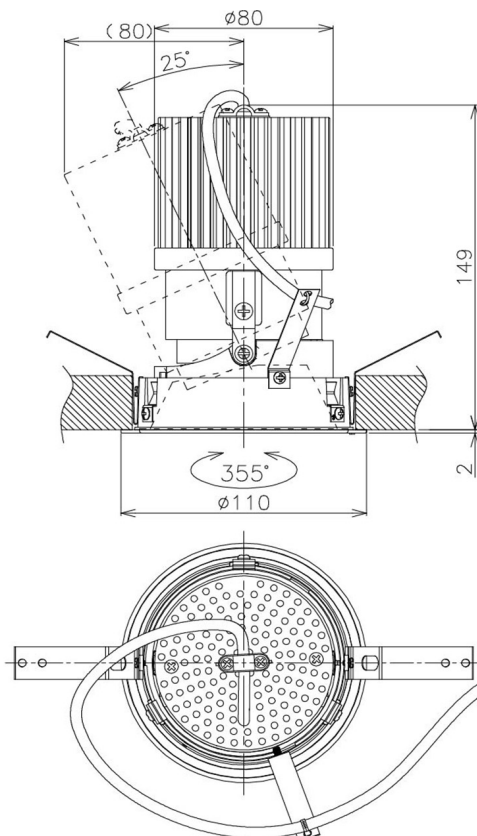

Item no. DD105-2515WW9040

Series Name: Φ 100 Lens type Adjustable downlight, Antiglare

Installation	Recessed mount
Type	Φ 100 Lens type Adjustable downlight, Antiglare
Fixture wattage	24.3W
Beam angle	18 deg
Color Temp.	4000K
CRI	Ra>90
Luminous	2040 lm
Body	Die-cast aluminum alloy
Body finish	N/A
Trim finish	White
Reflector finish	White
IP Rate	IP20
Light source	COB module
Input Voltage	AC220~240V
Dimming Type	Non-Dimmable
Certificate	CCC
Cut Hole	100mm

Height (Weight)	
31.8W	152 (0.9kg)
24.3W	152 (0.9kg)
21.0W	115 (0.8kg)
14.0W	115 (0.8kg)