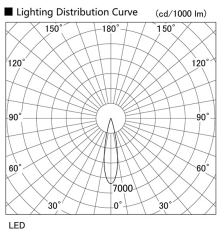

Item no. DD105-2520WW9027

Series Name:  $\Phi$ 100 Lens type Adjustable downlight, Antiglare

Installation	Recessed mount
Type	
Fixture wattage	24.3W
Beam angle	22 deg
Color Temp.	2700K
CRI	Ra>90
Luminous	2015 lm
Body	Die-cast aluminum alloy
Body finish	N/A
Trim finish	White
Reflector finish	White
IP Rate	IP20
Light source	COB module
Input Voltage	AC220~240V
Dimming Type	Non-Dimmable
Certificate	CCC
Cut Hole	100mm

Height (Weight)	
31.8W	152 (0.9kg)
24.3W	152 (0.9kg)
21.0W	115 (0.8kg)
14.0W	115 (0.8kg)