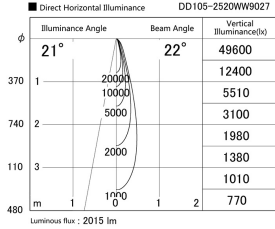

Item no. DD105-2520WW9027

Series Name:  $\Phi$ 100 Lens type Adjustable downlight, Antiglare

Installation	Recessed mount
Type	$\Phi$ 100 Lens type Adjustable downlight, Antiglare
Fixture wattage	24.3W
Beam angle	22 deg
Color Temp.	2700K
CRI	Ra>90
Luminous	2015 lm
Body	Die-cast aluminum alloy
Body finish	N/A
Trim finish	White
Reflector finish	White
IP Rate	IP20
Light source	COB module
Input Voltage	AC220~240V
Dimming Type	Non-Dimmable
Certificate	CCC
Cut Hole	100mm

Height (Weight)	
31.8W	152 (0.9kg)
24.3W	152 (0.9kg)
21.0W	115 (0.8kg)
14.0W	115 (0.8kg)