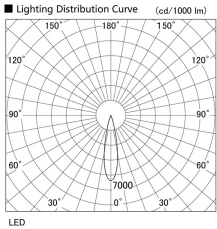

Item no. DD105-2520WW9027

Series Name:  $\Phi$ 100 Lens type Adjustable downlight, Antiglare

Installation	Recessed mount
Type	$\Phi$ 100 Lens type Adjustable downlight, Antiglare
Fixture wattage	24.3W
Beam angle	22 deg
Color Temp.	2700K
CRI	Ra>90
Luminous	2015 lm
Body	Die-cast aluminum alloy
Body finish	N/A
Trim finish	White
Reflector finish	White
IP Rate	IP20
Light source	COB module
Input Voltage	AC220~240V
Dimming Type	Non-Dimmable
Certificate	CCC
Cut Hole	100mm

Height (Weight)	
31.8W	152 (0.9kg)
24.3W	152 (0.9kg)
21.0W	115 (0.8kg)
14.0W	115 (0.8kg)