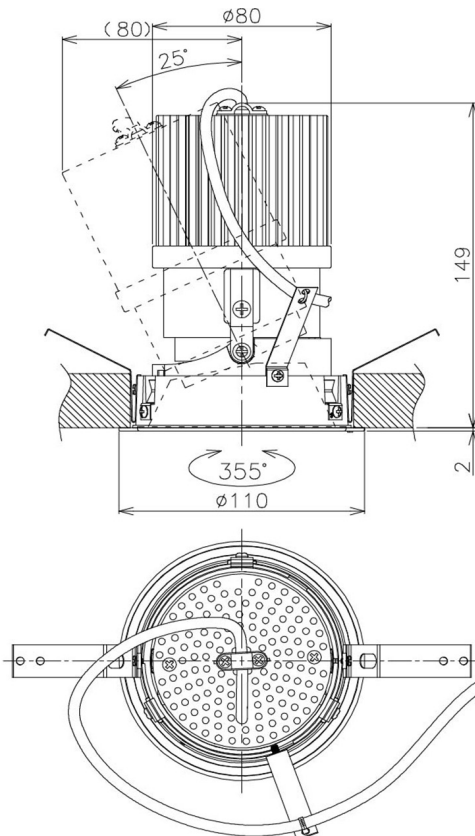

Item no. DD105-2520WW9027

Series Name:  $\Phi$ 100 Lens type Adjustable downlight, Antiglare

Installation	Recessed mount
Type	$\Phi$ 100 Lens type Adjustable downlight, Antiglare
Fixture wattage	24.3W
Beam angle	22 deg
Color Temp.	2700K
CRI	Ra>90
Luminous	2015 lm
Body	Die-cast aluminum alloy
Body finish	N/A
Trim finish	White
Reflector finish	White
IP Rate	IP20
Light source	COB module
Input Voltage	AC220~240V
Dimming Type	Non-Dimmable
Certificate	CCC
Cut Hole	100mm

Height (Weight)	
31.8W	152 (0.9kg)
24.3W	152 (0.9kg)
21.0W	115 (0.8kg)
14.0W	115 (0.8kg)