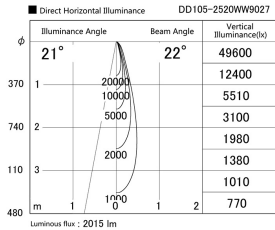

Item no. DD105-2520WW9027

Series Name:  $\Phi$ 100 Lens type Adjustable downlight, Antiglare

Installation	Recessed mount
Type	
Fixture wattage	24.3W
Beam angle	22 deg
Color Temp.	2700K
CRI	Ra>90
Luminous	2015 lm
Body	Die-cast aluminum alloy
Body finish	N/A
Trim finish	White
Reflector finish	White
IP Rate	IP20
Light source	COB module
Input Voltage	AC220~240V
Dimming Type	Non-Dimmable
Certificate	CCC
Cut Hole	100mm

Height (Weight)	
31.8W	152 (0.9kg)
24.3W	152 (0.9kg)
21.0W	115 (0.8kg)
14.0W	115 (0.8kg)