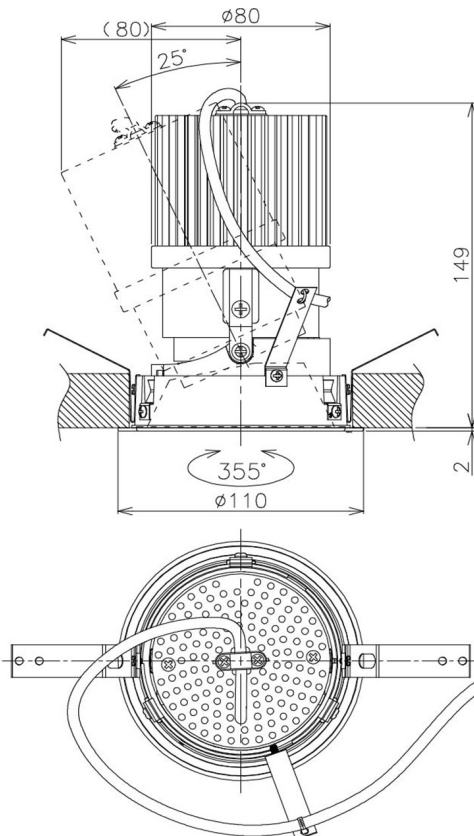

Item no. DD105-2520WW9027

Series Name:  $\Phi$ 100 Lens type Adjustable downlight, Antiglare

Installation	Recessed mount
Type	
Fixture wattage	24.3W
Beam angle	22 deg
Color Temp.	2700K
CRI	Ra>90
Luminous	2015 lm
Body	Die-cast aluminum alloy
Body finish	N/A
Trim finish	White
Reflector finish	White
IP Rate	IP20
Light source	COB module
Input Voltage	AC220~240V
Dimming Type	Non-Dimmable
Certificate	CCC
Cut Hole	100mm

Height (Weight)	
31.8W	152 (0.9kg)
24.3W	152 (0.9kg)
21.0W	115 (0.8kg)
14.0W	115 (0.8kg)