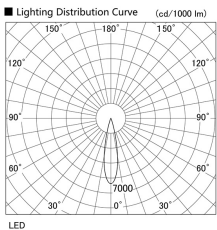

Item no. DD105-2520WW9030

Series Name: Φ 100 Lens type Adjustable downlight, Antiglare

Installation	Recessed mount
Type	Φ 100 Lens type Adjustable downlight, Antiglare
Fixture wattage	24.3W
Beam angle	22 deg
Color Temp.	3000K
CRI	Ra>90
Luminous	2100 lm
Body	Die-cast aluminum alloy
Body finish	N/A
Trim finish	White
Reflector finish	White
IP Rate	IP20
Light source	COB module
Input Voltage	AC220~240V
Dimming Type	Non-Dimmable
Certificate	CCC
Cut Hole	100mm

Height (Weight)	
31.8W	152 (0.9kg)
24.3W	152 (0.9kg)
21.0W	115 (0.8kg)
14.0W	115 (0.8kg)