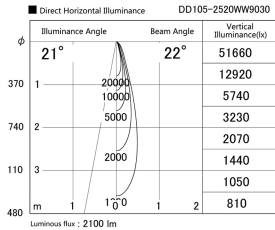

Item no. DD105-2520WW9030

Series Name: Φ 100 Lens type Adjustable downlight, Antiglare

Installation	Recessed mount
Type	Φ 100 Lens type Adjustable downlight, Antiglare
Fixture wattage	24.3W
Beam angle	22 deg
Color Temp.	3000K
CRI	Ra>90
Luminous	2100 lm
Body	Die-cast aluminum alloy
Body finish	N/A
Trim finish	White
Reflector finish	White
IP Rate	IP20
Light source	COB module
Input Voltage	AC220~240V
Dimming Type	Non-Dimmable
Certificate	CCC
Cut Hole	100mm

Height (Weight)	
31.8W	152 (0.9kg)
24.3W	152 (0.9kg)
21.0W	115 (0.8kg)
14.0W	115 (0.8kg)