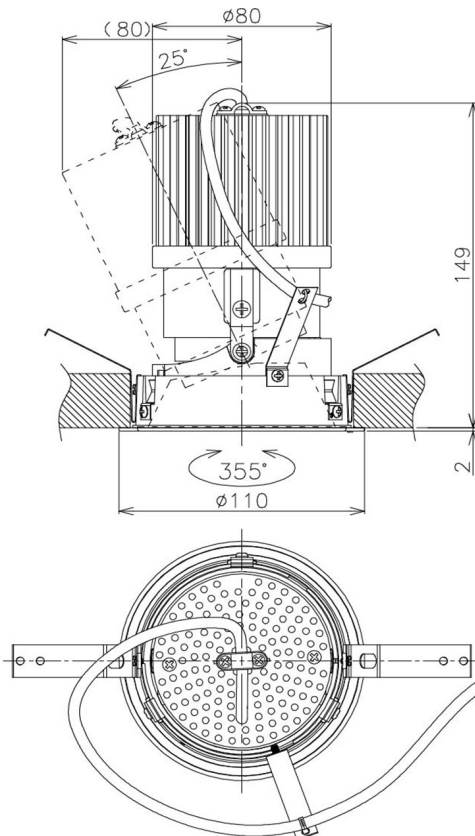

Item no. DD105-2520WW9030

Series Name: Φ 100 Lens type Adjustable downlight, Antiglare

Installation	Recessed mount
Type	Φ 100 Lens type Adjustable downlight, Antiglare
Fixture wattage	24.3W
Beam angle	22 deg
Color Temp.	3000K
CRI	Ra>90
Luminous	2100 lm
Body	Die-cast aluminum alloy
Body finish	N/A
Trim finish	White
Reflector finish	White
IP Rate	IP20
Light source	COB module
Input Voltage	AC220~240V
Dimming Type	Non-Dimmable
Certificate	CCC
Cut Hole	100mm

Height (Weight)	
31.8W	152 (0.9kg)
24.3W	152 (0.9kg)
21.0W	115 (0.8kg)
14.0W	115 (0.8kg)