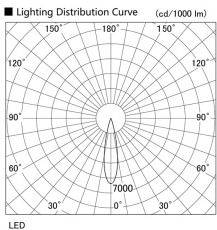

Item no. DD105-2520WW9040

Series Name:  $\Phi$ 100 Lens type Adjustable downlight, Antiglare

■ Direct Horizontal Illuminance DD105-2520WW9040

Illuminance Angle	Beam Angle	Vertical Illuminance(lx)
$\phi$ 21°	22°	53210
370	1	13300
		5910
740	2	3330
		2130
110	3	1480
		1090
480	m	830

Luminous flux : 2165 lm

Installation	Recessed mount
Type	$\Phi$ 100 Lens type Adjustable downlight, Antiglare
Fixture wattage	24.3W
Beam angle	22 deg
Color Temp.	4000K
CRI	Ra>90
Luminous	2165 lm
Body	Die-cast aluminum alloy
Body finish	N/A
Trim finish	White
Reflector finish	White
IP Rate	IP20
Light source	COB module
Input Voltage	AC220~240V
Dimming Type	Non-Dimmable
Certificate	CCC
Cut Hole	100mm

Height (Weight)	
31.8W	152 (0.9kg)
24.3W	152 (0.9kg)
21.0W	115 (0.8kg)
14.0W	115 (0.8kg)