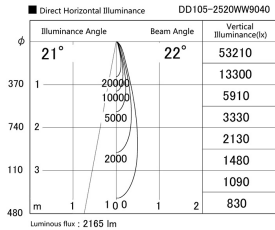

Item no. DD105-2520WW9040

Series Name: Φ 100 Lens type Adjustable downlight, Antiglare

Installation	Recessed mount
Type	
Fixture wattage	24.3W
Beam angle	22 deg
Color Temp.	4000K
CRI	Ra>90
Luminous	2165 lm
Body	Die-cast aluminum alloy
Body finish	N/A
Trim finish	White
Reflector finish	White
IP Rate	IP20
Light source	COB module
Input Voltage	AC220~240V
Dimming Type	Non-Dimmable
Certificate	CCC
Cut Hole	100mm

Height (Weight)	
31.8W	152 (0.9kg)
24.3W	152 (0.9kg)
21.0W	115 (0.8kg)
14.0W	115 (0.8kg)