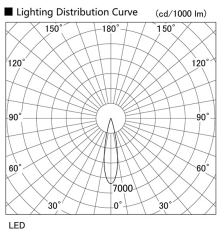

Item no. DD105-2520WW9040

Series Name: Φ 100 Lens type Adjustable downlight, Antiglare

Installation	Recessed mount
Type	
Fixture wattage	24.3W
Beam angle	22 deg
Color Temp.	4000K
CRI	Ra>90
Luminous	2165 lm
Body	Die-cast aluminum alloy
Body finish	N/A
Trim finish	White
Reflector finish	White
IP Rate	IP20
Light source	COB module
Input Voltage	AC220~240V
Dimming Type	Non-Dimmable
Certificate	CCC
Cut Hole	100mm

Height (Weight)	
31.8W	152 (0.9kg)
24.3W	152 (0.9kg)
21.0W	115 (0.8kg)
14.0W	115 (0.8kg)