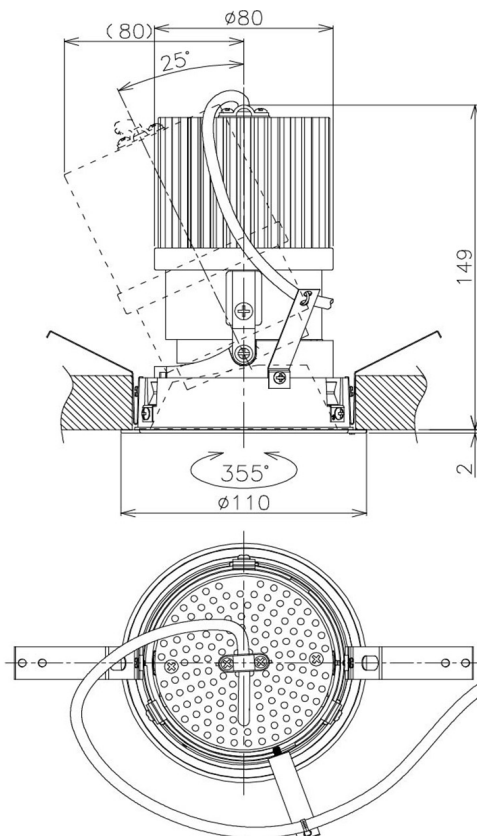

Item no. DD105-2520WW9040

Series Name:  $\Phi$ 100 Lens type Adjustable downlight, Antiglare

■ Direct Horizontal Illuminance DD105-2520WW9040

Illuminance Angle	Beam Angle	Vertical Illuminance(lx)
$\phi$ 21°	22°	53210
370	1	13300
		5910
740	2	3330
		2130
110	3	1480
		1090
480	m	830

Luminous flux : 2165 lm

Installation	Recessed mount
Type	$\Phi$ 100 Lens type Adjustable downlight, Antiglare
Fixture wattage	24.3W
Beam angle	22 deg
Color Temp.	4000K
CRI	Ra>90
Luminous	2165 lm
Body	Die-cast aluminum alloy
Body finish	N/A
Trim finish	White
Reflector finish	White
IP Rate	IP20
Light source	COB module
Input Voltage	AC220~240V
Dimming Type	Non-Dimmable
Certificate	CCC
Cut Hole	100mm

Height (Weight)	
31.8W	152 (0.9kg)
24.3W	152 (0.9kg)
21.0W	115 (0.8kg)
14.0W	115 (0.8kg)