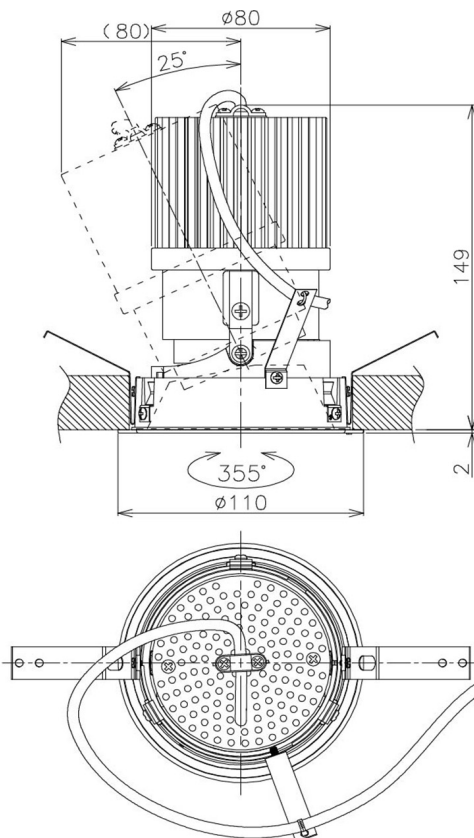

Item no. DD105-2520WW9040

Series Name: Φ 100 Lens type Adjustable downlight, Antiglare

Installation	Recessed mount
Type	
Fixture wattage	24.3W
Beam angle	22 deg
Color Temp.	4000K
CRI	Ra>90
Luminous	2165 lm
Body	Die-cast aluminum alloy
Body finish	N/A
Trim finish	White
Reflector finish	White
IP Rate	IP20
Light source	COB module
Input Voltage	AC220~240V
Dimming Type	Non-Dimmable
Certificate	CCC
Cut Hole	100mm

Height (Weight)	
31.8W	152 (0.9kg)
24.3W	152 (0.9kg)
21.0W	115 (0.8kg)
14.0W	115 (0.8kg)