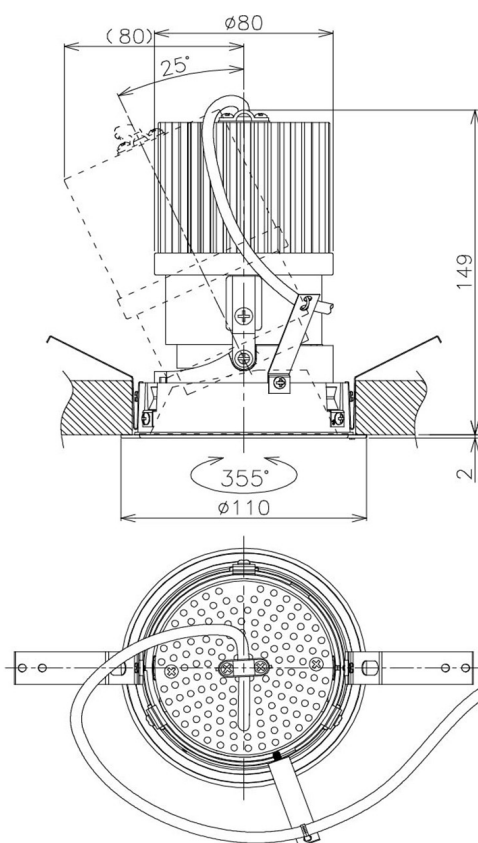

Item no. DD105-2535WW9027

Series Name:  $\Phi$ 100 Lens type Adjustable downlight, Antiglare

Installation	Recessed mount
Type	
Fixture wattage	24.3W
Beam angle	37 deg
Color Temp.	2700K
CRI	Ra>90
Luminous	1965 lm
Body	Die-cast aluminum alloy
Body finish	N/A
Trim finish	White
Reflector finish	White
IP Rate	IP20
Light source	COB module
Input Voltage	AC220~240V
Dimming Type	Non-Dimmable
Certificate	CCC
Cut Hole	100mm

Height (Weight)	
31.8W	152 (0.9kg)
24.3W	152 (0.9kg)
21.0W	115 (0.8kg)
14.0W	115 (0.8kg)