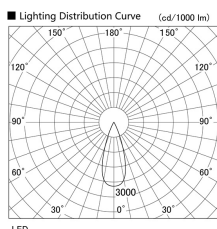

Item no. DD105-2535WW9027

Series Name:  $\Phi$ 100 Lens type Adjustable downlight, Antiglare

Installation	Recessed mount
Type	
Fixture wattage	24.3W
Beam angle	37 deg
Color Temp.	2700K
CRI	Ra>90
Luminous	1965 lm
Body	Die-cast aluminum alloy
Body finish	N/A
Trim finish	White
Reflector finish	White
IP Rate	IP20
Light source	COB module
Input Voltage	AC220~240V
Dimming Type	Non-Dimmable
Certificate	CCC
Cut Hole	100mm

Height (Weight)	
31.8W	152 (0.9kg)
24.3W	152 (0.9kg)
21.0W	115 (0.8kg)
14.0W	115 (0.8kg)