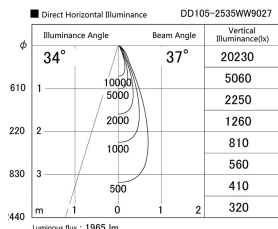

Item no. DD105-2535WW9027

Series Name:  $\Phi$ 100 Lens type Adjustable downlight, Antiglare

Installation	Recessed mount
Type	
Fixture wattage	24.3W
Beam angle	37 deg
Color Temp.	2700K
CRI	Ra>90
Luminous	1965 lm
Body	Die-cast aluminum alloy
Body finish	N/A
Trim finish	White
Reflector finish	White
IP Rate	IP20
Light source	COB module
Input Voltage	AC220~240V
Dimming Type	Non-Dimmable
Certificate	CCC
Cut Hole	100mm

Height (Weight)	
31.8W	152 (0.9kg)
24.3W	152 (0.9kg)
21.0W	115 (0.8kg)
14.0W	115 (0.8kg)