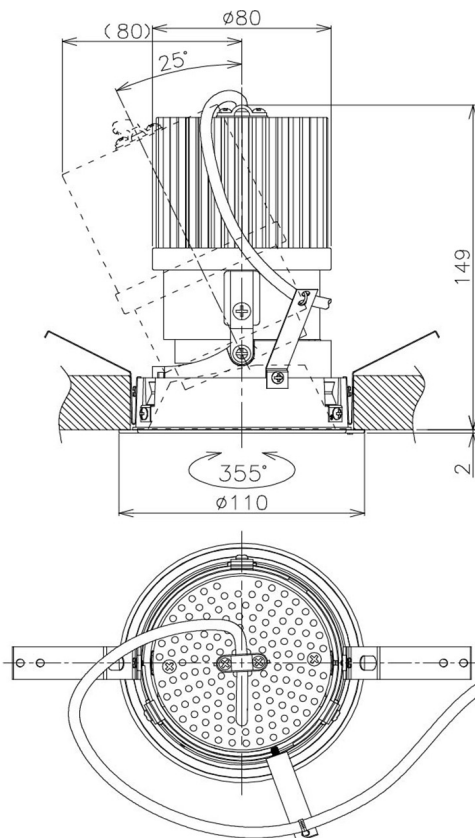

Item no. DD105-2535WW9030

Series Name: Φ 100 Lens type Adjustable downlight, Antiglare

Installation	Recessed mount
Type	Φ 100 Lens type Adjustable downlight, Antiglare
Fixture wattage	24.3W
Beam angle	37 deg
Color Temp.	3000K
CRI	Ra>90
Luminous	2045 lm
Body	Die-cast aluminum alloy
Body finish	N/A
Trim finish	White
Reflector finish	White
IP Rate	IP20
Light source	COB module
Input Voltage	AC220~240V
Dimming Type	Non-Dimmable
Certificate	CCC
Cut Hole	100mm

Height (Weight)	
31.8W	152 (0.9kg)
24.3W	152 (0.9kg)
21.0W	115 (0.8kg)
14.0W	115 (0.8kg)