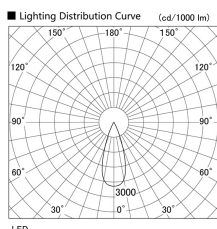

Item no. DD105-2535WW9030

Series Name: Φ 100 Lens type Adjustable downlight, Antiglare

Installation	Recessed mount
Type	
Fixture wattage	24.3W
Beam angle	37 deg
Color Temp.	3000K
CRI	Ra>90
Luminous	2045 lm
Body	Die-cast aluminum alloy
Body finish	N/A
Trim finish	White
Reflector finish	White
IP Rate	IP20
Light source	COB module
Input Voltage	AC220~240V
Dimming Type	Non-Dimmable
Certificate	CCC
Cut Hole	100mm

Height (Weight)	
31.8W	152 (0.9kg)
24.3W	152 (0.9kg)
21.0W	115 (0.8kg)
14.0W	115 (0.8kg)