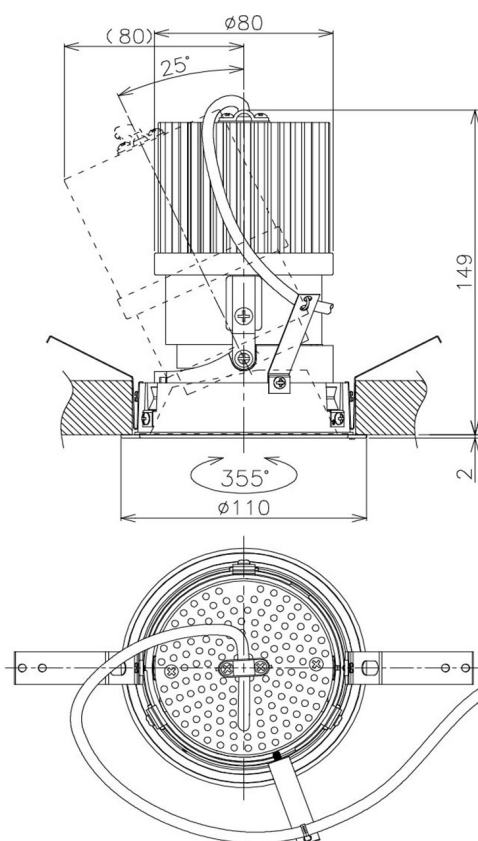

Item no. DD105-2535WW9030

Series Name: Φ 100 Lens type Adjustable downlight, Antiglare

Installation	Recessed mount
Type	
Fixture wattage	24.3W
Beam angle	37 deg
Color Temp.	3000K
CRI	Ra>90
Luminous	2045 lm
Body	Die-cast aluminum alloy
Body finish	N/A
Trim finish	White
Reflector finish	White
IP Rate	IP20
Light source	COB module
Input Voltage	AC220~240V
Dimming Type	Non-Dimmable
Certificate	CCC
Cut Hole	100mm

Height (Weight)	
31.8W	152 (0.9kg)
24.3W	152 (0.9kg)
21.0W	115 (0.8kg)
14.0W	115 (0.8kg)