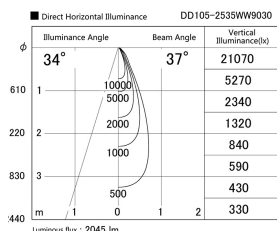

Item no. DD105-2535WW9030

Series Name: Φ 100 Lens type Adjustable downlight, Antiglare

Installation	Recessed mount
Type	
Fixture wattage	24.3W
Beam angle	37 deg
Color Temp.	3000K
CRI	Ra>90
Luminous	2045 lm
Body	Die-cast aluminum alloy
Body finish	N/A
Trim finish	White
Reflector finish	White
IP Rate	IP20
Light source	COB module
Input Voltage	AC220~240V
Dimming Type	Non-Dimmable
Certificate	CCC
Cut Hole	100mm

Height (Weight)	
31.8W	152 (0.9kg)
24.3W	152 (0.9kg)
21.0W	115 (0.8kg)
14.0W	115 (0.8kg)