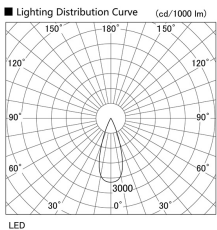

Item no. DD105-2535WW9030

Series Name: Φ 100 Lens type Adjustable downlight, Antiglare

Installation	Recessed mount
Type	Φ 100 Lens type Adjustable downlight, Antiglare
Fixture wattage	24.3W
Beam angle	37 deg
Color Temp.	3000K
CRI	Ra>90
Luminous	2045 lm
Body	Die-cast aluminum alloy
Body finish	N/A
Trim finish	White
Reflector finish	White
IP Rate	IP20
Light source	COB module
Input Voltage	AC220~240V
Dimming Type	Non-Dimmable
Certificate	CCC
Cut Hole	100mm

Height (Weight)	
31.8W	152 (0.9kg)
24.3W	152 (0.9kg)
21.0W	115 (0.8kg)
14.0W	115 (0.8kg)