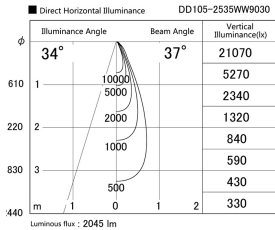

Item no. DD105-2535WW9030

Series Name: Φ 100 Lens type Adjustable downlight, Antiglare

Installation	Recessed mount
Type	Φ 100 Lens type Adjustable downlight, Antiglare
Fixture wattage	24.3W
Beam angle	37 deg
Color Temp.	3000K
CRI	Ra>90
Luminous	2045 lm
Body	Die-cast aluminum alloy
Body finish	N/A
Trim finish	White
Reflector finish	White
IP Rate	IP20
Light source	COB module
Input Voltage	AC220~240V
Dimming Type	Non-Dimmable
Certificate	CCC
Cut Hole	100mm

Height (Weight)	
31.8W	152 (0.9kg)
24.3W	152 (0.9kg)
21.0W	115 (0.8kg)
14.0W	115 (0.8kg)