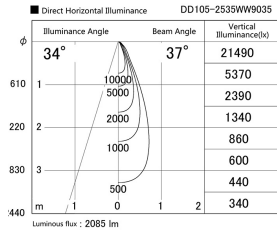

Item no. DD105-2535WW9035

Series Name:  $\Phi$ 100 Lens type Adjustable downlight, Antiglare

Installation	Recessed mount
Type	
Fixture wattage	24.3W
Beam angle	37 deg
Color Temp.	3500K
CRI	Ra>90
Luminous	2085 lm
Body	Die-cast aluminum alloy
Body finish	N/A
Trim finish	White
Reflector finish	White
IP Rate	IP20
Light source	COB module
Input Voltage	AC220~240V
Dimming Type	Non-Dimmable
Certificate	CCC
Cut Hole	100mm

Height (Weight)	
31.8W	152 (0.9kg)
24.3W	152 (0.9kg)
21.0W	115 (0.8kg)
14.0W	115 (0.8kg)