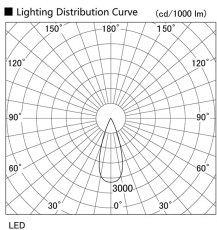

Item no. DD105-2535WW9035

Series Name:  $\Phi$ 100 Lens type Adjustable downlight, Antiglare

Installation	Recessed mount
Type	
Fixture wattage	24.3W
Beam angle	37 deg
Color Temp.	3500K
CRI	Ra>90
Luminous	2085 lm
Body	Die-cast aluminum alloy
Body finish	N/A
Trim finish	White
Reflector finish	White
IP Rate	IP20
Light source	COB module
Input Voltage	AC220~240V
Dimming Type	Non-Dimmable
Certificate	CCC
Cut Hole	100mm

Height (Weight)	
31.8W	152 (0.9kg)
24.3W	152 (0.9kg)
21.0W	115 (0.8kg)
14.0W	115 (0.8kg)