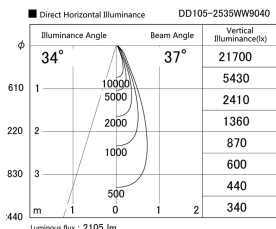

Item no. DD105-2535WW9040

Series Name: Φ 100 Lens type Adjustable downlight, Antiglare

Installation	Recessed mount
Type	
Fixture wattage	24.3W
Beam angle	37 deg
Color Temp.	4000K
CRI	Ra>90
Luminous	2105 lm
Body	Die-cast aluminum alloy
Body finish	N/A
Trim finish	White
Reflector finish	White
IP Rate	IP20
Light source	COB module
Input Voltage	AC220~240V
Dimming Type	Non-Dimmable
Certificate	CCC
Cut Hole	100mm

Height (Weight)	
31.8W	152 (0.9kg)
24.3W	152 (0.9kg)
21.0W	115 (0.8kg)
14.0W	115 (0.8kg)