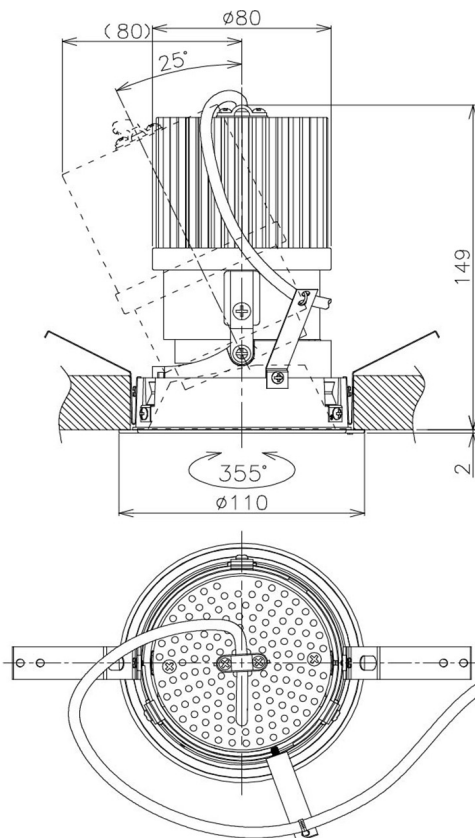

Item no. DD105-2535WW9040

Series Name: Φ 100 Lens type Adjustable downlight, Antiglare

Installation	Recessed mount
Type	Φ 100 Lens type Adjustable downlight, Antiglare
Fixture wattage	24.3W
Beam angle	37 deg
Color Temp.	4000K
CRI	Ra>90
Luminous	2105 lm
Body	Die-cast aluminum alloy
Body finish	N/A
Trim finish	White
Reflector finish	White
IP Rate	IP20
Light source	COB module
Input Voltage	AC220~240V
Dimming Type	Non-Dimmable
Certificate	CCC
Cut Hole	100mm

Height (Weight)	
31.8W	152 (0.9kg)
24.3W	152 (0.9kg)
21.0W	115 (0.8kg)
14.0W	115 (0.8kg)