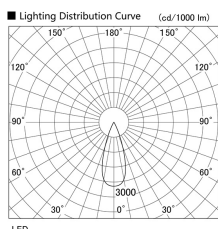

Item no. DD105-2535WW9040

Series Name: Φ 100 Lens type Adjustable downlight, Antiglare

Installation	Recessed mount
Type	
Fixture wattage	24.3W
Beam angle	37 deg
Color Temp.	4000K
CRI	Ra>90
Luminous	2105 lm
Body	Die-cast aluminum alloy
Body finish	N/A
Trim finish	White
Reflector finish	White
IP Rate	IP20
Light source	COB module
Input Voltage	AC220~240V
Dimming Type	Non-Dimmable
Certificate	CCC
Cut Hole	100mm

Height (Weight)	
31.8W	152 (0.9kg)
24.3W	152 (0.9kg)
21.0W	115 (0.8kg)
14.0W	115 (0.8kg)