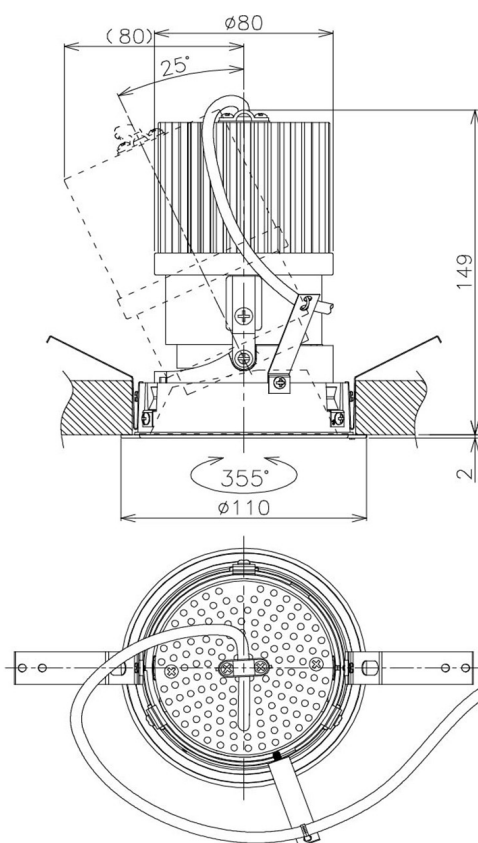

Item no. DD105-2535WW9040

Series Name: Φ 100 Lens type Adjustable downlight, Antiglare

Installation	Recessed mount
Type	
Fixture wattage	24.3W
Beam angle	37 deg
Color Temp.	4000K
CRI	Ra>90
Luminous	2105 lm
Body	Die-cast aluminum alloy
Body finish	N/A
Trim finish	White
Reflector finish	White
IP Rate	IP20
Light source	COB module
Input Voltage	AC220~240V
Dimming Type	Non-Dimmable
Certificate	CCC
Cut Hole	100mm

Height (Weight)	
31.8W	152 (0.9kg)
24.3W	152 (0.9kg)
21.0W	115 (0.8kg)
14.0W	115 (0.8kg)