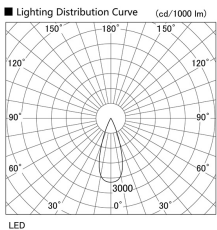

Item no. DD105-2535WW9040

Series Name: Φ 100 Lens type Adjustable downlight, Antiglare

Installation	Recessed mount
Type	Φ 100 Lens type Adjustable downlight, Antiglare
Fixture wattage	24.3W
Beam angle	37 deg
Color Temp.	4000K
CRI	Ra>90
Luminous	2105 lm
Body	Die-cast aluminum alloy
Body finish	N/A
Trim finish	White
Reflector finish	White
IP Rate	IP20
Light source	COB module
Input Voltage	AC220~240V
Dimming Type	Non-Dimmable
Certificate	CCC
Cut Hole	100mm

Height (Weight)	
31.8W	152 (0.9kg)
24.3W	152 (0.9kg)
21.0W	115 (0.8kg)
14.0W	115 (0.8kg)