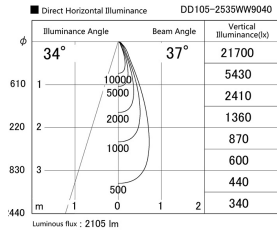

Item no. DD105-2535WW9040

Series Name: Φ 100 Lens type Adjustable downlight, Antiglare

Installation	Recessed mount
Type	Φ 100 Lens type Adjustable downlight, Antiglare
Fixture wattage	24.3W
Beam angle	37 deg
Color Temp.	4000K
CRI	Ra>90
Luminous	2105 lm
Body	Die-cast aluminum alloy
Body finish	N/A
Trim finish	White
Reflector finish	White
IP Rate	IP20
Light source	COB module
Input Voltage	AC220~240V
Dimming Type	Non-Dimmable
Certificate	CCC
Cut Hole	100mm

Height (Weight)	
31.8W	152 (0.9kg)
24.3W	152 (0.9kg)
21.0W	115 (0.8kg)
14.0W	115 (0.8kg)