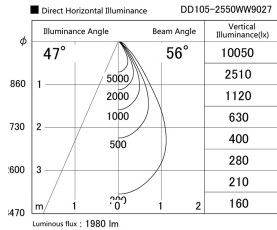

Item no. DD105-2550WW9027

Series Name:  $\Phi$ 100 Lens type Adjustable downlight, Antiglare

Installation	Recessed mount
Type	
Fixture wattage	24.3W
Beam angle	56 deg
Color Temp.	2700K
CRI	Ra>90
Luminous	1980 lm
Body	Die-cast aluminum alloy
Body finish	N/A
Trim finish	White
Reflector finish	White
IP Rate	IP20
Light source	COB module
Input Voltage	AC220~240V
Dimming Type	Non-Dimmable
Certificate	CCC
Cut Hole	100mm

Height (Weight)	
31.8W	152 (0.9kg)
24.3W	152 (0.9kg)
21.0W	115 (0.8kg)
14.0W	115 (0.8kg)