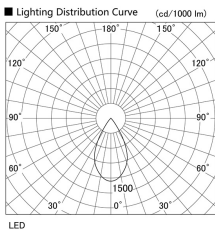

Item no. DD105-2550WW9027

Series Name:  $\Phi$ 100 Lens type Adjustable downlight, Antiglare

Installation	Recessed mount
Type	
Fixture wattage	24.3W
Beam angle	56 deg
Color Temp.	2700K
CRI	Ra>90
Luminous	1980 lm
Body	Die-cast aluminum alloy
Body finish	N/A
Trim finish	White
Reflector finish	White
IP Rate	IP20
Light source	COB module
Input Voltage	AC220~240V
Dimming Type	Non-Dimmable
Certificate	CCC
Cut Hole	100mm

Height (Weight)	
31.8W	152 (0.9kg)
24.3W	152 (0.9kg)
21.0W	115 (0.8kg)
14.0W	115 (0.8kg)