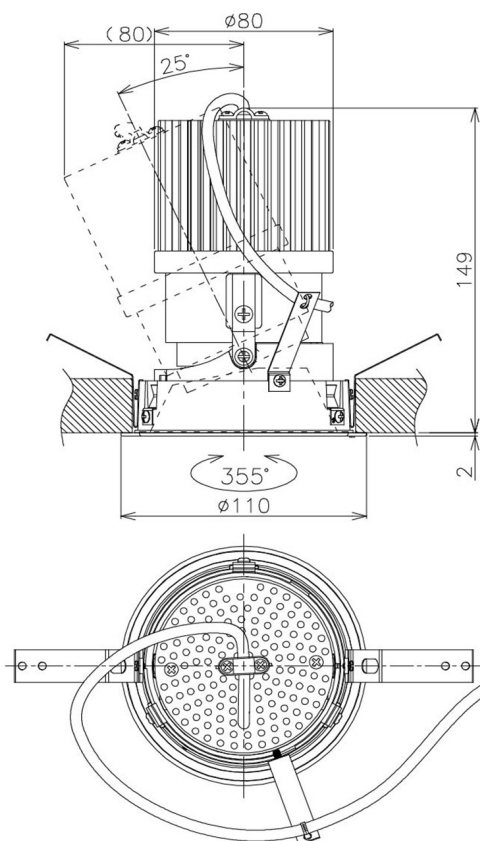

Item no. DD105-2550WW9030

Series Name: Φ 100 Lens type Adjustable downlight, Antiglare

Installation	Recessed mount
Type	Φ 100 Lens type Adjustable downlight, Antiglare
Fixture wattage	24.3W
Beam angle	56 deg
Color Temp.	3000K
CRI	Ra>90
Luminous	2065 lm
Body	Die-cast aluminum alloy
Body finish	N/A
Trim finish	White
Reflector finish	White
IP Rate	IP20
Light source	COB module
Input Voltage	AC220~240V
Dimming Type	Non-Dimmable
Certificate	CCC
Cut Hole	100mm

Height (Weight)	
31.8W	152 (0.9kg)
24.3W	152 (0.9kg)
21.0W	115 (0.8kg)
14.0W	115 (0.8kg)