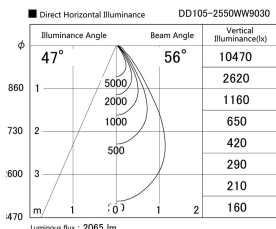

Item no. DD105-2550WW9030

Series Name: Φ 100 Lens type Adjustable downlight, Antiglare

Installation	Recessed mount
Type	Φ 100 Lens type Adjustable downlight, Antiglare
Fixture wattage	24.3W
Beam angle	56 deg
Color Temp.	3000K
CRI	Ra>90
Luminous	2065 lm
Body	Die-cast aluminum alloy
Body finish	N/A
Trim finish	White
Reflector finish	White
IP Rate	IP20
Light source	COB module
Input Voltage	AC220~240V
Dimming Type	Non-Dimmable
Certificate	CCC
Cut Hole	100mm

Height (Weight)	
31.8W	152 (0.9kg)
24.3W	152 (0.9kg)
21.0W	115 (0.8kg)
14.0W	115 (0.8kg)