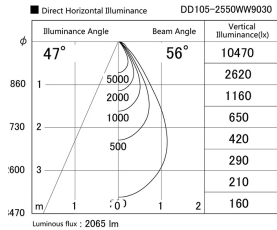

Item no. DD105-2550WW9030

Series Name:  $\Phi$ 100 Lens type Adjustable downlight, Antiglare

Installation	Recessed mount
Type	
Fixture wattage	24.3W
Beam angle	56 deg
Color Temp.	3000K
CRI	Ra>90
Luminous	2065 lm
Body	Die-cast aluminum alloy
Body finish	N/A
Trim finish	White
Reflector finish	White
IP Rate	IP20
Light source	COB module
Input Voltage	AC220~240V
Dimming Type	Non-Dimmable
Certificate	CCC
Cut Hole	100mm

Height (Weight)	
31.8W	152 (0.9kg)
24.3W	152 (0.9kg)
21.0W	115 (0.8kg)
14.0W	115 (0.8kg)