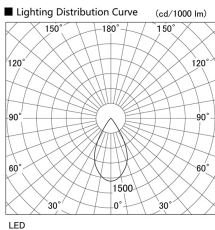

Item no. DD105-2550WW9030

Series Name:  $\Phi$ 100 Lens type Adjustable downlight, Antiglare

Installation	Recessed mount
Type	
Fixture wattage	24.3W
Beam angle	56 deg
Color Temp.	3000K
CRI	Ra>90
Luminous	2065 lm
Body	Die-cast aluminum alloy
Body finish	N/A
Trim finish	White
Reflector finish	White
IP Rate	IP20
Light source	COB module
Input Voltage	AC220~240V
Dimming Type	Non-Dimmable
Certificate	CCC
Cut Hole	100mm

Height (Weight)	
31.8W	152 (0.9kg)
24.3W	152 (0.9kg)
21.0W	115 (0.8kg)
14.0W	115 (0.8kg)