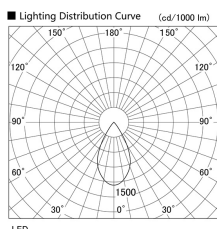

Item no. DD105-2550WW9030

Series Name: Φ 100 Lens type Adjustable downlight, Antiglare

Installation	Recessed mount
Type	Φ 100 Lens type Adjustable downlight, Antiglare
Fixture wattage	24.3W
Beam angle	56 deg
Color Temp.	3000K
CRI	Ra>90
Luminous	2065 lm
Body	Die-cast aluminum alloy
Body finish	N/A
Trim finish	White
Reflector finish	White
IP Rate	IP20
Light source	COB module
Input Voltage	AC220~240V
Dimming Type	Non-Dimmable
Certificate	CCC
Cut Hole	100mm

Height (Weight)	
31.8W	152 (0.9kg)
24.3W	152 (0.9kg)
21.0W	115 (0.8kg)
14.0W	115 (0.8kg)