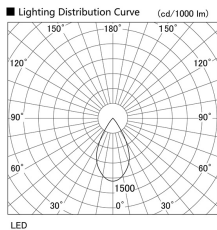

Item no. DD105-2550WW9035

Series Name: Φ 100 Lens type Adjustable downlight, Antiglare

Installation	Recessed mount
Type	
Fixture wattage	24.3W
Beam angle	56 deg
Color Temp.	3500K
CRI	Ra>90
Luminous	2105 lm
Body	Die-cast aluminum alloy
Body finish	N/A
Trim finish	White
Reflector finish	White
IP Rate	IP20
Light source	COB module
Input Voltage	AC220~240V
Dimming Type	Non-Dimmable
Certificate	CCC
Cut Hole	100mm

Height (Weight)	
31.8W	152 (0.9kg)
24.3W	152 (0.9kg)
21.0W	115 (0.8kg)
14.0W	115 (0.8kg)