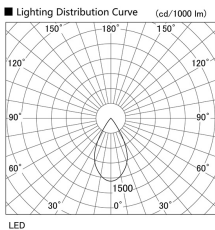

Item no. DD105-2550WW9035

Series Name: Φ 100 Lens type Adjustable downlight, Antiglare

Installation	Recessed mount
Type	Φ 100 Lens type Adjustable downlight, Antiglare
Fixture wattage	24.3W
Beam angle	56 deg
Color Temp.	3500K
CRI	Ra>90
Luminous	2105 lm
Body	Die-cast aluminum alloy
Body finish	N/A
Trim finish	White
Reflector finish	White
IP Rate	IP20
Light source	COB module
Input Voltage	AC220~240V
Dimming Type	Non-Dimmable
Certificate	CCC
Cut Hole	100mm

Height (Weight)	
31.8W	152 (0.9kg)
24.3W	152 (0.9kg)
21.0W	115 (0.8kg)
14.0W	115 (0.8kg)