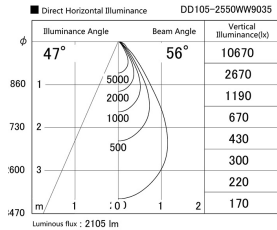

Item no. DD105-2550WW9035

Series Name: Φ 100 Lens type Adjustable downlight, Antiglare

Installation	Recessed mount
Type	
Fixture wattage	24.3W
Beam angle	56 deg
Color Temp.	3500K
CRI	Ra>90
Luminous	2105 lm
Body	Die-cast aluminum alloy
Body finish	N/A
Trim finish	White
Reflector finish	White
IP Rate	IP20
Light source	COB module
Input Voltage	AC220~240V
Dimming Type	Non-Dimmable
Certificate	CCC
Cut Hole	100mm

Height (Weight)	
31.8W	152 (0.9kg)
24.3W	152 (0.9kg)
21.0W	115 (0.8kg)
14.0W	115 (0.8kg)