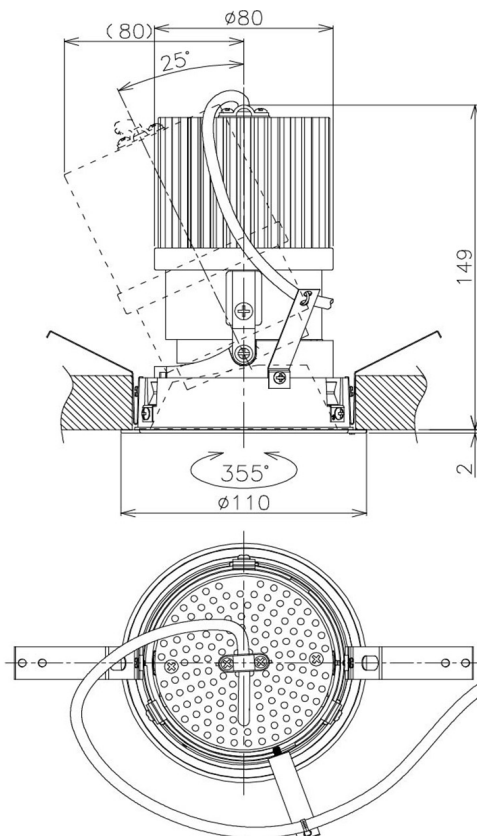

Item no. DD105-2550WW9035

Series Name: Φ 100 Lens type Adjustable downlight, Antiglare

Installation	Recessed mount
Type	Φ 100 Lens type Adjustable downlight, Antiglare
Fixture wattage	24.3W
Beam angle	56 deg
Color Temp.	3500K
CRI	Ra>90
Luminous	2105 lm
Body	Die-cast aluminum alloy
Body finish	N/A
Trim finish	White
Reflector finish	White
IP Rate	IP20
Light source	COB module
Input Voltage	AC220~240V
Dimming Type	Non-Dimmable
Certificate	CCC
Cut Hole	100mm

Height (Weight)	
31.8W	152 (0.9kg)
24.3W	152 (0.9kg)
21.0W	115 (0.8kg)
14.0W	115 (0.8kg)