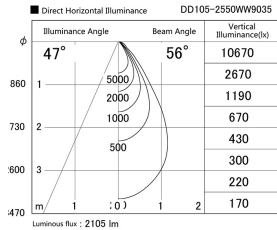

Item no. DD105-2550WW9035

Series Name: Φ 100 Lens type Adjustable downlight, Antiglare

Installation	Recessed mount
Type	Φ 100 Lens type Adjustable downlight, Antiglare
Fixture wattage	24.3W
Beam angle	56 deg
Color Temp.	3500K
CRI	Ra>90
Luminous	2105 lm
Body	Die-cast aluminum alloy
Body finish	N/A
Trim finish	White
Reflector finish	White
IP Rate	IP20
Light source	COB module
Input Voltage	AC220~240V
Dimming Type	Non-Dimmable
Certificate	CCC
Cut Hole	100mm

Height (Weight)	
31.8W	152 (0.9kg)
24.3W	152 (0.9kg)
21.0W	115 (0.8kg)
14.0W	115 (0.8kg)