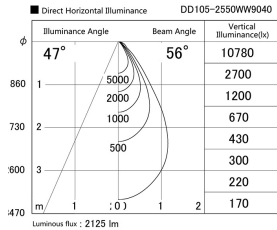

Item no. DD105-2550WW9040

Series Name: Φ 100 Lens type Adjustable downlight, Antiglare

Installation	Recessed mount
Type	Φ 100 Lens type Adjustable downlight, Antiglare
Fixture wattage	24.3W
Beam angle	56 deg
Color Temp.	4000K
CRI	Ra>90
Luminous	2125 lm
Body	Die-cast aluminum alloy
Body finish	N/A
Trim finish	White
Reflector finish	White
IP Rate	IP20
Light source	COB module
Input Voltage	AC220~240V
Dimming Type	Non-Dimmable
Certificate	CCC
Cut Hole	100mm

Height (Weight)	
31.8W	152 (0.9kg)
24.3W	152 (0.9kg)
21.0W	115 (0.8kg)
14.0W	115 (0.8kg)