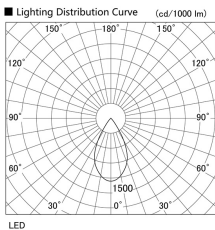

Item no. DD105-2550WW9040

Series Name:  $\Phi$ 100 Lens type Adjustable downlight, Antiglare

Installation	Recessed mount
Type	
Fixture wattage	24.3W
Beam angle	56 deg
Color Temp.	4000K
CRI	Ra>90
Luminous	2125 lm
Body	Die-cast aluminum alloy
Body finish	N/A
Trim finish	White
Reflector finish	White
IP Rate	IP20
Light source	COB module
Input Voltage	AC220~240V
Dimming Type	Non-Dimmable
Certificate	CCC
Cut Hole	100mm

Height (Weight)	
31.8W	152 (0.9kg)
24.3W	152 (0.9kg)
21.0W	115 (0.8kg)
14.0W	115 (0.8kg)