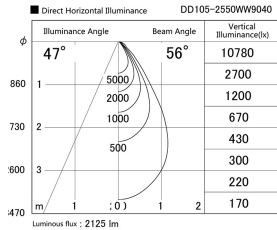

Item no. DD105-2550WW9040

Series Name:  $\Phi$ 100 Lens type Adjustable downlight, Antiglare

Installation	Recessed mount
Type	
Fixture wattage	24.3W
Beam angle	56 deg
Color Temp.	4000K
CRI	Ra>90
Luminous	2125 lm
Body	Die-cast aluminum alloy
Body finish	N/A
Trim finish	White
Reflector finish	White
IP Rate	IP20
Light source	COB module
Input Voltage	AC220~240V
Dimming Type	Non-Dimmable
Certificate	CCC
Cut Hole	100mm

Height (Weight)	
31.8W	152 (0.9kg)
24.3W	152 (0.9kg)
21.0W	115 (0.8kg)
14.0W	115 (0.8kg)