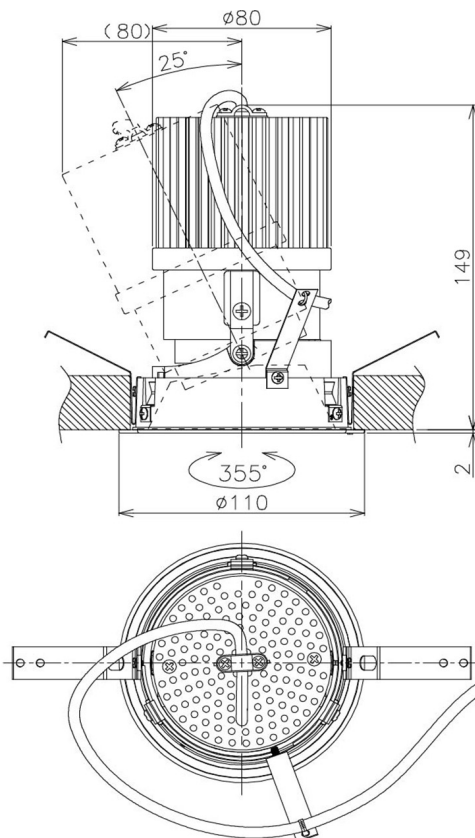

Item no. DD105-2550WW9040

Series Name: Φ 100 Lens type Adjustable downlight, Antiglare

Installation	Recessed mount
Type	Φ 100 Lens type Adjustable downlight, Antiglare
Fixture wattage	24.3W
Beam angle	56 deg
Color Temp.	4000K
CRI	Ra>90
Luminous	2125 lm
Body	Die-cast aluminum alloy
Body finish	N/A
Trim finish	White
Reflector finish	White
IP Rate	IP20
Light source	COB module
Input Voltage	AC220~240V
Dimming Type	Non-Dimmable
Certificate	CCC
Cut Hole	100mm

Height (Weight)	
31.8W	152 (0.9kg)
24.3W	152 (0.9kg)
21.0W	115 (0.8kg)
14.0W	115 (0.8kg)