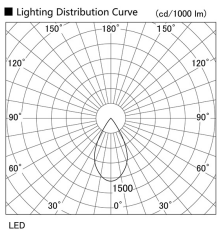

Item no. DD105-2550WW9040

Series Name: Φ 100 Lens type Adjustable downlight, Antiglare

Installation	Recessed mount
Type	Φ 100 Lens type Adjustable downlight, Antiglare
Fixture wattage	24.3W
Beam angle	56 deg
Color Temp.	4000K
CRI	Ra>90
Luminous	2125 lm
Body	Die-cast aluminum alloy
Body finish	N/A
Trim finish	White
Reflector finish	White
IP Rate	IP20
Light source	COB module
Input Voltage	AC220~240V
Dimming Type	Non-Dimmable
Certificate	CCC
Cut Hole	100mm

Height (Weight)	
31.8W	152 (0.9kg)
24.3W	152 (0.9kg)
21.0W	115 (0.8kg)
14.0W	115 (0.8kg)