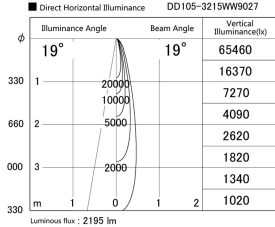

Item no. DD105-3215WW9027

Series Name:  $\Phi$ 100 Lens type Adjustable downlight, Antiglare

Installation	Recessed mount
Type	
Fixture wattage	31.8W
Beam angle	19 deg
Color Temp.	2700K
CRI	Ra>90
Luminous	2195 lm
Body	Die-cast aluminum alloy
Body finish	N/A
Trim finish	White
Reflector finish	White
IP Rate	IP20
Light source	COB module
Input Voltage	AC220~240V
Dimming Type	Non-Dimmable
Certificate	CCC
Cut Hole	100mm

Height (Weight)	
31.8W	152 (0.9kg)
24.3W	152 (0.9kg)
21.0W	115 (0.8kg)
14.0W	115 (0.8kg)