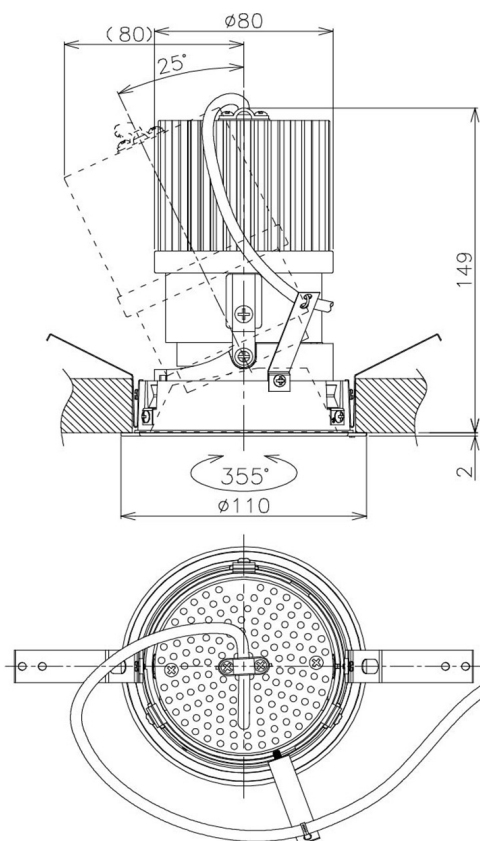

Item no. DD105-3215WW9027

Series Name: Φ 100 Lens type Adjustable downlight, Antiglare

Installation	Recessed mount
Type	Φ 100 Lens type Adjustable downlight, Antiglare
Fixture wattage	31.8W
Beam angle	19 deg
Color Temp.	2700K
CRI	Ra>90
Luminous	2195 lm
Body	Die-cast aluminum alloy
Body finish	N/A
Trim finish	White
Reflector finish	White
IP Rate	IP20
Light source	COB module
Input Voltage	AC220~240V
Dimming Type	Non-Dimmable
Certificate	CCC
Cut Hole	100mm

Height (Weight)	
31.8W	152 (0.9kg)
24.3W	152 (0.9kg)
21.0W	115 (0.8kg)
14.0W	115 (0.8kg)