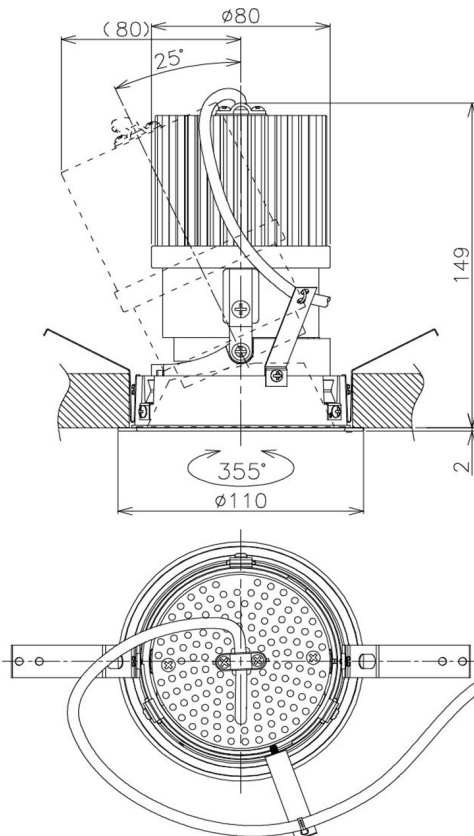

Item no. DD105-3215WW9027

Series Name:  $\Phi$ 100 Lens type Adjustable downlight, Antiglare

Installation	Recessed mount
Type	
Fixture wattage	31.8W
Beam angle	19 deg
Color Temp.	2700K
CRI	Ra>90
Luminous	2195 lm
Body	Die-cast aluminum alloy
Body finish	N/A
Trim finish	White
Reflector finish	White
IP Rate	IP20
Light source	COB module
Input Voltage	AC220~240V
Dimming Type	Non-Dimmable
Certificate	CCC
Cut Hole	100mm

Height (Weight)	
31.8W	152 (0.9kg)
24.3W	152 (0.9kg)
21.0W	115 (0.8kg)
14.0W	115 (0.8kg)