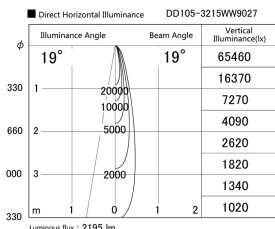

Item no. DD105-3215WW9027

Series Name: Φ 100 Lens type Adjustable downlight, Antiglare

Installation	Recessed mount
Type	Φ 100 Lens type Adjustable downlight, Antiglare
Fixture wattage	31.8W
Beam angle	19 deg
Color Temp.	2700K
CRI	Ra>90
Luminous	2195 lm
Body	Die-cast aluminum alloy
Body finish	N/A
Trim finish	White
Reflector finish	White
IP Rate	IP20
Light source	COB module
Input Voltage	AC220~240V
Dimming Type	Non-Dimmable
Certificate	CCC
Cut Hole	100mm

Height (Weight)	
31.8W	152 (0.9kg)
24.3W	152 (0.9kg)
21.0W	115 (0.8kg)
14.0W	115 (0.8kg)