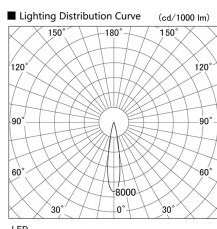

Item no. DD105-3215WW9027

Series Name: Φ 100 Lens type Adjustable downlight, Antiglare

Installation	Recessed mount
Type	Φ 100 Lens type Adjustable downlight, Antiglare
Fixture wattage	31.8W
Beam angle	19 deg
Color Temp.	2700K
CRI	Ra>90
Luminous	2195 lm
Body	Die-cast aluminum alloy
Body finish	N/A
Trim finish	White
Reflector finish	White
IP Rate	IP20
Light source	COB module
Input Voltage	AC220~240V
Dimming Type	Non-Dimmable
Certificate	CCC
Cut Hole	100mm

Height (Weight)	
31.8W	152 (0.9kg)
24.3W	152 (0.9kg)
21.0W	115 (0.8kg)
14.0W	115 (0.8kg)