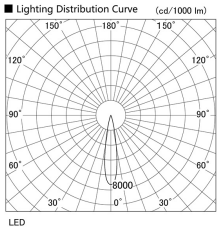

Item no. DD105-3215WW9027

Series Name:  $\Phi$ 100 Lens type Adjustable downlight, Antiglare

Installation	Recessed mount
Type	
Fixture wattage	31.8W
Beam angle	19 deg
Color Temp.	2700K
CRI	Ra>90
Luminous	2195 lm
Body	Die-cast aluminum alloy
Body finish	N/A
Trim finish	White
Reflector finish	White
IP Rate	IP20
Light source	COB module
Input Voltage	AC220~240V
Dimming Type	Non-Dimmable
Certificate	CCC
Cut Hole	100mm

Height (Weight)	
31.8W	152 (0.9kg)
24.3W	152 (0.9kg)
21.0W	115 (0.8kg)
14.0W	115 (0.8kg)