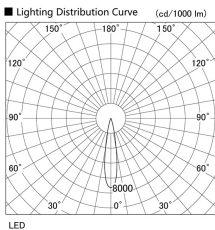

Item no. DD105-3215WW9030

Series Name: Φ 100 Lens type Adjustable
downlight, Antiglare

| | |
|------------------|---|
| Installation | Recessed mount |
| Type | Φ 100 Lens type Adjustable downlight, Antiglare |
| Fixture wattage | 31.8W |
| Beam angle | 19 deg |
| Color Temp. | 3000K |
| CRI | Ra>90 |
| Luminous | 2360 lm |
| Body | Die-cast aluminum alloy |
| Body finish | N/A |
| Trim finish | White |
| Reflector finish | White |
| IP Rate | IP20 |
| Light source | COB module |
| Input Voltage | AC220~240V |
| Dimming Type | Non-Dimmable |
| Certificate | CCC |
| Cut Hole | 100mm |

| Height (Weight) | |
|-----------------|-------------|
| 31.8W | 152 (0.9kg) |
| 24.3W | 152 (0.9kg) |
| 21.0W | 115 (0.8kg) |
| 14.0W | 115 (0.8kg) |