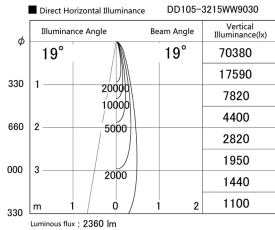

Item no. DD105-3215WW9030

Series Name: Φ 100 Lens type Adjustable
downlight, Antiglare

| | |
|------------------|---|
| Installation | Recessed mount |
| Type | Φ 100 Lens type Adjustable downlight, Antiglare |
| Fixture wattage | 31.8W |
| Beam angle | 19 deg |
| Color Temp. | 3000K |
| CRI | Ra>90 |
| Luminous | 2360 lm |
| Body | Die-cast aluminum alloy |
| Body finish | N/A |
| Trim finish | White |
| Reflector finish | White |
| IP Rate | IP20 |
| Light source | COB module |
| Input Voltage | AC220~240V |
| Dimming Type | Non-Dimmable |
| Certificate | CCC |
| Cut Hole | 100mm |

| Height (Weight) | |
|-----------------|-------------|
| 31.8W | 152 (0.9kg) |
| 24.3W | 152 (0.9kg) |
| 21.0W | 115 (0.8kg) |
| 14.0W | 115 (0.8kg) |