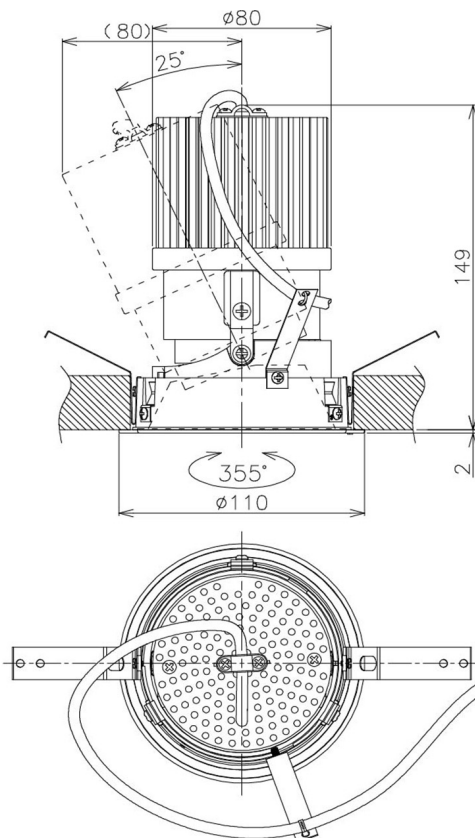

Item no. DD105-3215WW9030

Series Name: Φ 100 Lens type Adjustable
downlight, Antiglare

| | |
|------------------|---|
| Installation | Recessed mount |
| Type | Φ 100 Lens type Adjustable downlight, Antiglare |
| Fixture wattage | 31.8W |
| Beam angle | 19 deg |
| Color Temp. | 3000K |
| CRI | Ra>90 |
| Luminous | 2360 lm |
| Body | Die-cast aluminum alloy |
| Body finish | N/A |
| Trim finish | White |
| Reflector finish | White |
| IP Rate | IP20 |
| Light source | COB module |
| Input Voltage | AC220~240V |
| Dimming Type | Non-Dimmable |
| Certificate | CCC |
| Cut Hole | 100mm |

| Height (Weight) | |
|-----------------|-------------|
| 31.8W | 152 (0.9kg) |
| 24.3W | 152 (0.9kg) |
| 21.0W | 115 (0.8kg) |
| 14.0W | 115 (0.8kg) |