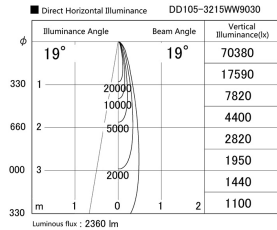

Item no. DD105-3215WW9030

Series Name: Φ 100 Lens type Adjustable downlight, Antiglare

Installation	Recessed mount
Type	
Fixture wattage	31.8W
Beam angle	19 deg
Color Temp.	3000K
CRI	Ra>90
Luminous	2360 lm
Body	Die-cast aluminum alloy
Body finish	N/A
Trim finish	White
Reflector finish	White
IP Rate	IP20
Light source	COB module
Input Voltage	AC220~240V
Dimming Type	Non-Dimmable
Certificate	CCC
Cut Hole	100mm

Height (Weight)	
31.8W	152 (0.9kg)
24.3W	152 (0.9kg)
21.0W	115 (0.8kg)
14.0W	115 (0.8kg)