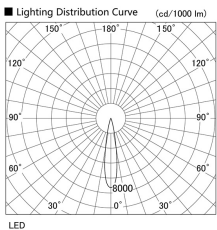

Item no. DD105-3215WW9030

Series Name: Φ 100 Lens type Adjustable downlight, Antiglare

Installation	Recessed mount
Type	
Fixture wattage	31.8W
Beam angle	19 deg
Color Temp.	3000K
CRI	Ra>90
Luminous	2360 lm
Body	Die-cast aluminum alloy
Body finish	N/A
Trim finish	White
Reflector finish	White
IP Rate	IP20
Light source	COB module
Input Voltage	AC220~240V
Dimming Type	Non-Dimmable
Certificate	CCC
Cut Hole	100mm

Height (Weight)	
31.8W	152 (0.9kg)
24.3W	152 (0.9kg)
21.0W	115 (0.8kg)
14.0W	115 (0.8kg)