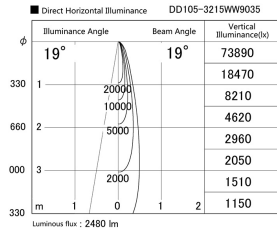

Item no. DD105-3215WW9035

Series Name: Φ 100 Lens type Adjustable downlight, Antiglare

| | |
|------------------|-------------------------|
| Installation | Recessed mount |
| Type | |
| Fixture wattage | 31.8W |
| Beam angle | 19 deg |
| Color Temp. | 3500K |
| CRI | Ra>90 |
| Luminous | 2480 lm |
| Body | Die-cast aluminum alloy |
| Body finish | N/A |
| Trim finish | White |
| Reflector finish | White |
| IP Rate | IP20 |
| Light source | COB module |
| Input Voltage | AC220~240V |
| Dimming Type | Non-Dimmable |
| Certificate | CCC |
| Cut Hole | 100mm |

| Height (Weight) | |
|-----------------|-------------|
| 31.8W | 152 (0.9kg) |
| 24.3W | 152 (0.9kg) |
| 21.0W | 115 (0.8kg) |
| 14.0W | 115 (0.8kg) |