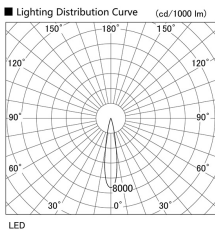

Item no. DD105-3215WW9035

Series Name: Φ 100 Lens type Adjustable downlight, Antiglare

| | |
|------------------|-------------------------|
| Installation | Recessed mount |
| Type | |
| Fixture wattage | 31.8W |
| Beam angle | 19 deg |
| Color Temp. | 3500K |
| CRI | Ra>90 |
| Luminous | 2480 lm |
| Body | Die-cast aluminum alloy |
| Body finish | N/A |
| Trim finish | White |
| Reflector finish | White |
| IP Rate | IP20 |
| Light source | COB module |
| Input Voltage | AC220~240V |
| Dimming Type | Non-Dimmable |
| Certificate | CCC |
| Cut Hole | 100mm |

| Height (Weight) | |
|-----------------|-------------|
| 31.8W | 152 (0.9kg) |
| 24.3W | 152 (0.9kg) |
| 21.0W | 115 (0.8kg) |
| 14.0W | 115 (0.8kg) |