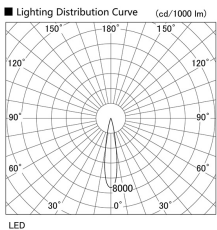

Item no. DD105-3215WW9040

Series Name:  $\Phi$ 100 Lens type Adjustable downlight, Antiglare

Installation	Recessed mount
Type	$\Phi$ 100 Lens type Adjustable downlight, Antiglare
Fixture wattage	31.8W
Beam angle	19 deg
Color Temp.	4000K
CRI	Ra>90
Luminous	2550 lm
Body	Die-cast aluminum alloy
Body finish	N/A
Trim finish	White
Reflector finish	White
IP Rate	IP20
Light source	COB module
Input Voltage	AC220~240V
Dimming Type	Non-Dimmable
Certificate	CCC
Cut Hole	100mm

Height (Weight)	
31.8W	152 (0.9kg)
24.3W	152 (0.9kg)
21.0W	115 (0.8kg)
14.0W	115 (0.8kg)