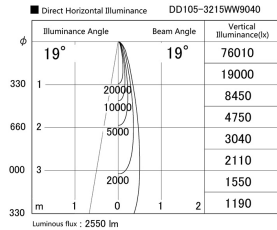

Item no. DD105-3215WW9040

Series Name: Φ 100 Lens type Adjustable downlight, Antiglare

Installation	Recessed mount
Type	
Fixture wattage	31.8W
Beam angle	19 deg
Color Temp.	4000K
CRI	Ra>90
Luminous	2550 lm
Body	Die-cast aluminum alloy
Body finish	N/A
Trim finish	White
Reflector finish	White
IP Rate	IP20
Light source	COB module
Input Voltage	AC220~240V
Dimming Type	Non-Dimmable
Certificate	CCC
Cut Hole	100mm

Height (Weight)	
31.8W	152 (0.9kg)
24.3W	152 (0.9kg)
21.0W	115 (0.8kg)
14.0W	115 (0.8kg)