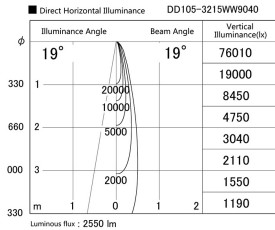

Item no. DD105-3215WW9040

Series Name:  $\Phi$ 100 Lens type Adjustable downlight, Antiglare

Installation	Recessed mount
Type	$\Phi$ 100 Lens type Adjustable downlight, Antiglare
Fixture wattage	31.8W
Beam angle	19 deg
Color Temp.	4000K
CRI	Ra>90
Luminous	2550 lm
Body	Die-cast aluminum alloy
Body finish	N/A
Trim finish	White
Reflector finish	White
IP Rate	IP20
Light source	COB module
Input Voltage	AC220~240V
Dimming Type	Non-Dimmable
Certificate	CCC
Cut Hole	100mm

Height (Weight)	
31.8W	152 (0.9kg)
24.3W	152 (0.9kg)
21.0W	115 (0.8kg)
14.0W	115 (0.8kg)