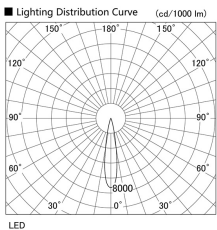

Item no. DD105-3215WW9040

Series Name: Φ 100 Lens type Adjustable downlight, Antiglare

Installation	Recessed mount
Type	
Fixture wattage	31.8W
Beam angle	19 deg
Color Temp.	4000K
CRI	Ra>90
Luminous	2550 lm
Body	Die-cast aluminum alloy
Body finish	N/A
Trim finish	White
Reflector finish	White
IP Rate	IP20
Light source	COB module
Input Voltage	AC220~240V
Dimming Type	Non-Dimmable
Certificate	CCC
Cut Hole	100mm

Height (Weight)	
31.8W	152 (0.9kg)
24.3W	152 (0.9kg)
21.0W	115 (0.8kg)
14.0W	115 (0.8kg)