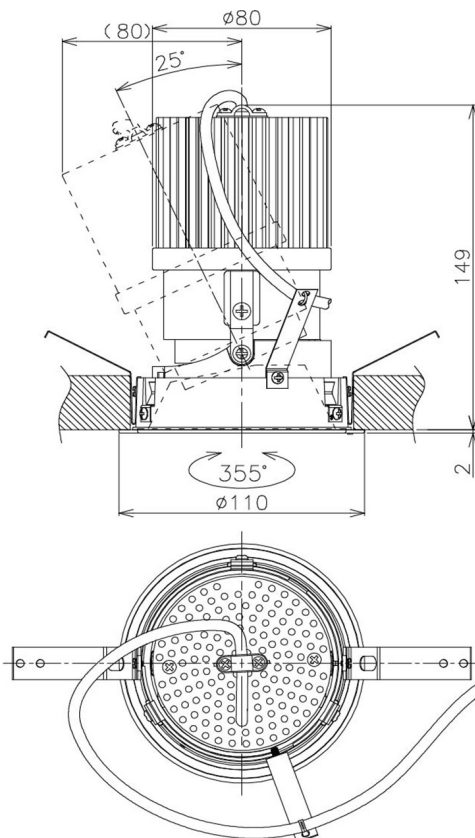

Item no. DD105-3215WW9040

Series Name:  $\Phi$ 100 Lens type Adjustable downlight, Antiglare

Installation	Recessed mount
Type	$\Phi$ 100 Lens type Adjustable downlight, Antiglare
Fixture wattage	31.8W
Beam angle	19 deg
Color Temp.	4000K
CRI	Ra>90
Luminous	2550 lm
Body	Die-cast aluminum alloy
Body finish	N/A
Trim finish	White
Reflector finish	White
IP Rate	IP20
Light source	COB module
Input Voltage	AC220~240V
Dimming Type	Non-Dimmable
Certificate	CCC
Cut Hole	100mm

Height (Weight)	
31.8W	152 (0.9kg)
24.3W	152 (0.9kg)
21.0W	115 (0.8kg)
14.0W	115 (0.8kg)