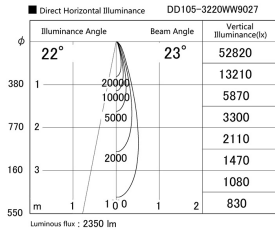

Item no. DD105-3220WW9027

Series Name:  $\Phi$ 100 Lens type Adjustable downlight, Antiglare

Installation	Recessed mount
Type	
Fixture wattage	31.8W
Beam angle	23 deg
Color Temp.	2700K
CRI	Ra>90
Luminous	2350 lm
Body	Die-cast aluminum alloy
Body finish	N/A
Trim finish	White
Reflector finish	White
IP Rate	IP20
Light source	COB module
Input Voltage	AC220~240V
Dimming Type	Non-Dimmable
Certificate	CCC
Cut Hole	100mm

Height (Weight)	
31.8W	152 (0.9kg)
24.3W	152 (0.9kg)
21.0W	115 (0.8kg)
14.0W	115 (0.8kg)