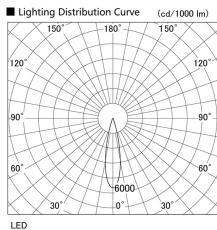

Item no. DD105-3220WW9027

Series Name:  $\Phi$ 100 Lens type Adjustable downlight, Antiglare

Installation	Recessed mount
Type	
Fixture wattage	31.8W
Beam angle	23 deg
Color Temp.	2700K
CRI	Ra>90
Luminous	2350 lm
Body	Die-cast aluminum alloy
Body finish	N/A
Trim finish	White
Reflector finish	White
IP Rate	IP20
Light source	COB module
Input Voltage	AC220~240V
Dimming Type	Non-Dimmable
Certificate	CCC
Cut Hole	100mm

Height (Weight)	
31.8W	152 (0.9kg)
24.3W	152 (0.9kg)
21.0W	115 (0.8kg)
14.0W	115 (0.8kg)