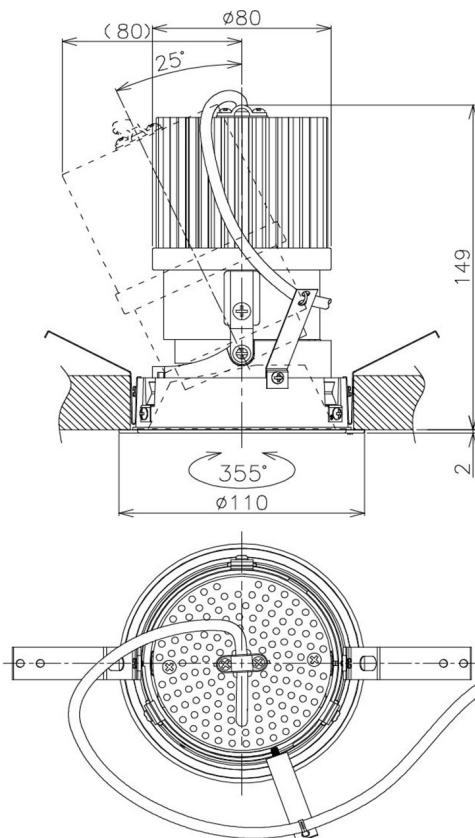

Item no. DD105-3220WW9030

Series Name: Φ 100 Lens type Adjustable downlight, Antiglare

Installation	Recessed mount
Type	Φ 100 Lens type Adjustable downlight, Antiglare
Fixture wattage	31.8W
Beam angle	23 deg
Color Temp.	3000K
CRI	Ra>90
Luminous	2530 lm
Body	Die-cast aluminum alloy
Body finish	N/A
Trim finish	White
Reflector finish	White
IP Rate	IP20
Light source	COB module
Input Voltage	AC220~240V
Dimming Type	Non-Dimmable
Certificate	CCC
Cut Hole	100mm

Height (Weight)	
31.8W	152 (0.9kg)
24.3W	152 (0.9kg)
21.0W	115 (0.8kg)
14.0W	115 (0.8kg)