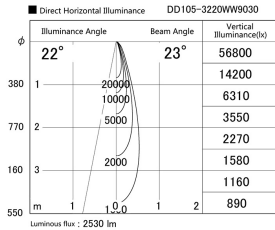

Item no. DD105-3220WW9030

Series Name:  $\Phi$ 100 Lens type Adjustable downlight, Antiglare

Installation	Recessed mount
Type	
Fixture wattage	31.8W
Beam angle	23 deg
Color Temp.	3000K
CRI	Ra>90
Luminous	2530 lm
Body	Die-cast aluminum alloy
Body finish	N/A
Trim finish	White
Reflector finish	White
IP Rate	IP20
Light source	COB module
Input Voltage	AC220~240V
Dimming Type	Non-Dimmable
Certificate	CCC
Cut Hole	100mm

Height (Weight)	
31.8W	152 (0.9kg)
24.3W	152 (0.9kg)
21.0W	115 (0.8kg)
14.0W	115 (0.8kg)