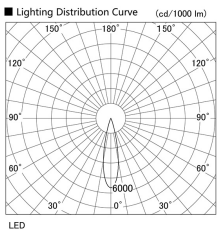

Item no. DD105-3220WW9030

Series Name: Φ 100 Lens type Adjustable downlight, Antiglare

Installation	Recessed mount
Type	Φ 100 Lens type Adjustable downlight, Antiglare
Fixture wattage	31.8W
Beam angle	23 deg
Color Temp.	3000K
CRI	Ra>90
Luminous	2530 lm
Body	Die-cast aluminum alloy
Body finish	N/A
Trim finish	White
Reflector finish	White
IP Rate	IP20
Light source	COB module
Input Voltage	AC220~240V
Dimming Type	Non-Dimmable
Certificate	CCC
Cut Hole	100mm

Height (Weight)	
31.8W	152 (0.9kg)
24.3W	152 (0.9kg)
21.0W	115 (0.8kg)
14.0W	115 (0.8kg)