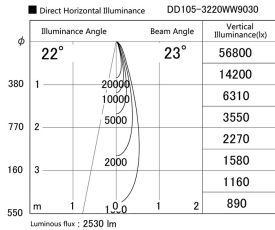

Item no. DD105-3220WW9030

Series Name: Φ 100 Lens type Adjustable downlight, Antiglare

Installation	Recessed mount
Type	Φ 100 Lens type Adjustable downlight, Antiglare
Fixture wattage	31.8W
Beam angle	23 deg
Color Temp.	3000K
CRI	Ra>90
Luminous	2530 lm
Body	Die-cast aluminum alloy
Body finish	N/A
Trim finish	White
Reflector finish	White
IP Rate	IP20
Light source	COB module
Input Voltage	AC220~240V
Dimming Type	Non-Dimmable
Certificate	CCC
Cut Hole	100mm

Height (Weight)	
31.8W	152 (0.9kg)
24.3W	152 (0.9kg)
21.0W	115 (0.8kg)
14.0W	115 (0.8kg)