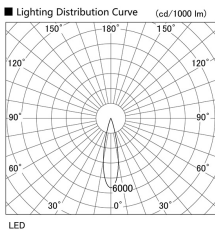

Item no. DD105-3220WW9030

Series Name:  $\Phi$ 100 Lens type Adjustable downlight, Antiglare

Installation	Recessed mount
Type	
Fixture wattage	31.8W
Beam angle	23 deg
Color Temp.	3000K
CRI	Ra>90
Luminous	2530 lm
Body	Die-cast aluminum alloy
Body finish	N/A
Trim finish	White
Reflector finish	White
IP Rate	IP20
Light source	COB module
Input Voltage	AC220~240V
Dimming Type	Non-Dimmable
Certificate	CCC
Cut Hole	100mm

Height (Weight)	
31.8W	152 (0.9kg)
24.3W	152 (0.9kg)
21.0W	115 (0.8kg)
14.0W	115 (0.8kg)