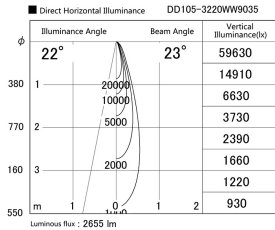

Item no. DD105-3220WW9035

Series Name: Φ 100 Lens type Adjustable downlight, Antiglare

Installation	Recessed mount
Type	Φ 100 Lens type Adjustable downlight, Antiglare
Fixture wattage	31.8W
Beam angle	23 deg
Color Temp.	3500K
CRI	Ra>90
Luminous	2655 lm
Body	Die-cast aluminum alloy
Body finish	N/A
Trim finish	White
Reflector finish	White
IP Rate	IP20
Light source	COB module
Input Voltage	AC220~240V
Dimming Type	Non-Dimmable
Certificate	CCC
Cut Hole	100mm

Height (Weight)	
31.8W	152 (0.9kg)
24.3W	152 (0.9kg)
21.0W	115 (0.8kg)
14.0W	115 (0.8kg)