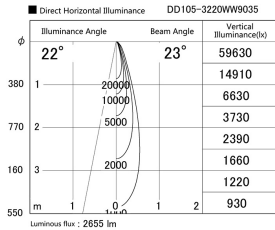

Item no. DD105-3220WW9035

Series Name: Φ 100 Lens type Adjustable downlight, Antiglare

Installation	Recessed mount
Type	
Fixture wattage	31.8W
Beam angle	23 deg
Color Temp.	3500K
CRI	Ra>90
Luminous	2655 lm
Body	Die-cast aluminum alloy
Body finish	N/A
Trim finish	White
Reflector finish	White
IP Rate	IP20
Light source	COB module
Input Voltage	AC220~240V
Dimming Type	Non-Dimmable
Certificate	CCC
Cut Hole	100mm

Height (Weight)	
31.8W	152 (0.9kg)
24.3W	152 (0.9kg)
21.0W	115 (0.8kg)
14.0W	115 (0.8kg)