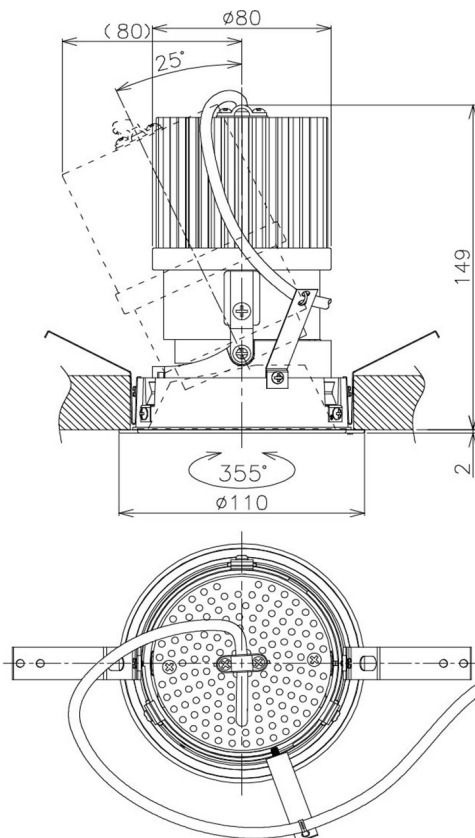

Item no. DD105-3220WW9035

Series Name: Φ 100 Lens type Adjustable downlight, Antiglare

Installation	Recessed mount
Type	Φ 100 Lens type Adjustable downlight, Antiglare
Fixture wattage	31.8W
Beam angle	23 deg
Color Temp.	3500K
CRI	Ra>90
Luminous	2655 lm
Body	Die-cast aluminum alloy
Body finish	N/A
Trim finish	White
Reflector finish	White
IP Rate	IP20
Light source	COB module
Input Voltage	AC220~240V
Dimming Type	Non-Dimmable
Certificate	CCC
Cut Hole	100mm

Height (Weight)	
31.8W	152 (0.9kg)
24.3W	152 (0.9kg)
21.0W	115 (0.8kg)
14.0W	115 (0.8kg)