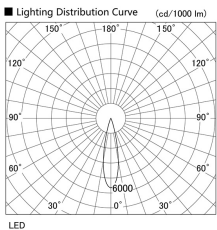

Item no. DD105-3220WW9035

Series Name: Φ 100 Lens type Adjustable downlight, Antiglare

Installation	Recessed mount
Type	Φ 100 Lens type Adjustable downlight, Antiglare
Fixture wattage	31.8W
Beam angle	23 deg
Color Temp.	3500K
CRI	Ra>90
Luminous	2655 lm
Body	Die-cast aluminum alloy
Body finish	N/A
Trim finish	White
Reflector finish	White
IP Rate	IP20
Light source	COB module
Input Voltage	AC220~240V
Dimming Type	Non-Dimmable
Certificate	CCC
Cut Hole	100mm

Height (Weight)	
31.8W	152 (0.9kg)
24.3W	152 (0.9kg)
21.0W	115 (0.8kg)
14.0W	115 (0.8kg)