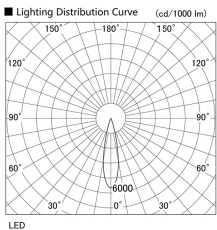

Item no. DD105-3220WW9035

Series Name: Φ 100 Lens type Adjustable downlight, Antiglare

Installation	Recessed mount
Type	
Fixture wattage	31.8W
Beam angle	23 deg
Color Temp.	3500K
CRI	Ra>90
Luminous	2655 lm
Body	Die-cast aluminum alloy
Body finish	N/A
Trim finish	White
Reflector finish	White
IP Rate	IP20
Light source	COB module
Input Voltage	AC220~240V
Dimming Type	Non-Dimmable
Certificate	CCC
Cut Hole	100mm

Height (Weight)	
31.8W	152 (0.9kg)
24.3W	152 (0.9kg)
21.0W	115 (0.8kg)
14.0W	115 (0.8kg)