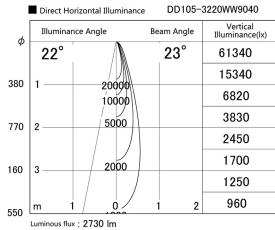

Item no. DD105-3220WW9040

Series Name:  $\Phi$ 100 Lens type Adjustable downlight, Antiglare

Installation	Recessed mount
Type	
Fixture wattage	31.8W
Beam angle	23 deg
Color Temp.	4000K
CRI	Ra>90
Luminous	2730 lm
Body	Die-cast aluminum alloy
Body finish	N/A
Trim finish	White
Reflector finish	White
IP Rate	IP20
Light source	COB module
Input Voltage	AC220~240V
Dimming Type	Non-Dimmable
Certificate	CCC
Cut Hole	100mm

Height (Weight)	
31.8W	152 (0.9kg)
24.3W	152 (0.9kg)
21.0W	115 (0.8kg)
14.0W	115 (0.8kg)