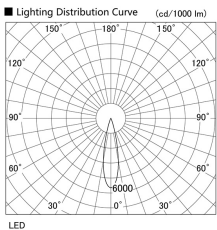

Item no. DD105-3220WW9040

Series Name:  $\Phi$ 100 Lens type Adjustable downlight, Antiglare

Installation	Recessed mount
Type	
Fixture wattage	31.8W
Beam angle	23 deg
Color Temp.	4000K
CRI	Ra>90
Luminous	2730 lm
Body	Die-cast aluminum alloy
Body finish	N/A
Trim finish	White
Reflector finish	White
IP Rate	IP20
Light source	COB module
Input Voltage	AC220~240V
Dimming Type	Non-Dimmable
Certificate	CCC
Cut Hole	100mm

Height (Weight)	
31.8W	152 (0.9kg)
24.3W	152 (0.9kg)
21.0W	115 (0.8kg)
14.0W	115 (0.8kg)