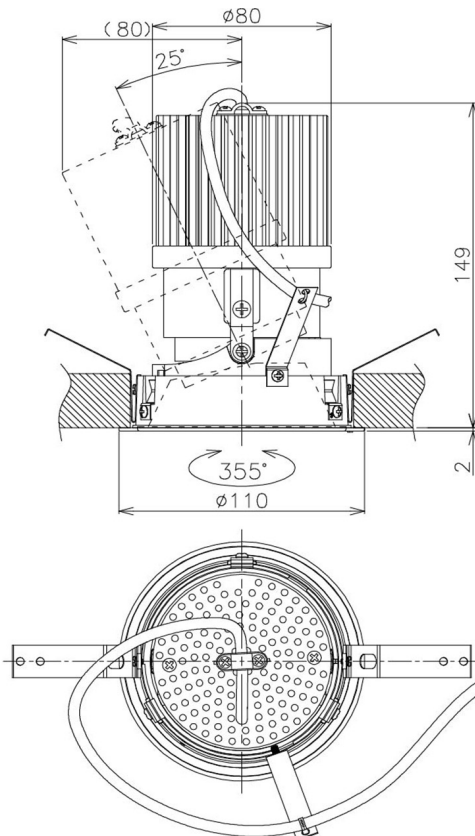

Item no. DD105-3220WW9040

Series Name: Φ 100 Lens type Adjustable downlight, Antiglare

Installation	Recessed mount
Type	Φ 100 Lens type Adjustable downlight, Antiglare
Fixture wattage	31.8W
Beam angle	23 deg
Color Temp.	4000K
CRI	Ra>90
Luminous	2730 lm
Body	Die-cast aluminum alloy
Body finish	N/A
Trim finish	White
Reflector finish	White
IP Rate	IP20
Light source	COB module
Input Voltage	AC220~240V
Dimming Type	Non-Dimmable
Certificate	CCC
Cut Hole	100mm

Height (Weight)	
31.8W	152 (0.9kg)
24.3W	152 (0.9kg)
21.0W	115 (0.8kg)
14.0W	115 (0.8kg)