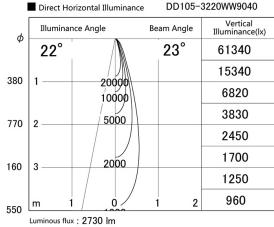

Item no. DD105-3220WW9040

Series Name: Φ 100 Lens type Adjustable downlight, Antiglare

Installation	Recessed mount
Type	Φ 100 Lens type Adjustable downlight, Antiglare
Fixture wattage	31.8W
Beam angle	23 deg
Color Temp.	4000K
CRI	Ra>90
Luminous	2730 lm
Body	Die-cast aluminum alloy
Body finish	N/A
Trim finish	White
Reflector finish	White
IP Rate	IP20
Light source	COB module
Input Voltage	AC220~240V
Dimming Type	Non-Dimmable
Certificate	CCC
Cut Hole	100mm

Height (Weight)	
31.8W	152 (0.9kg)
24.3W	152 (0.9kg)
21.0W	115 (0.8kg)
14.0W	115 (0.8kg)