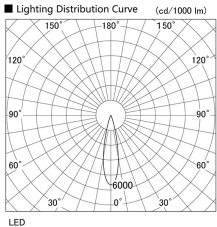

Item no. DD105-3220WW9040

Series Name: Φ 100 Lens type Adjustable downlight, Antiglare

Installation	Recessed mount
Type	Φ 100 Lens type Adjustable downlight, Antiglare
Fixture wattage	31.8W
Beam angle	23 deg
Color Temp.	4000K
CRI	Ra>90
Luminous	2730 lm
Body	Die-cast aluminum alloy
Body finish	N/A
Trim finish	White
Reflector finish	White
IP Rate	IP20
Light source	COB module
Input Voltage	AC220~240V
Dimming Type	Non-Dimmable
Certificate	CCC
Cut Hole	100mm

Height (Weight)	
31.8W	152 (0.9kg)
24.3W	152 (0.9kg)
21.0W	115 (0.8kg)
14.0W	115 (0.8kg)