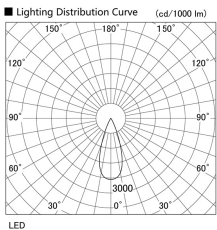

Item no. DD105-3235WW9027

Series Name:  $\Phi$ 100 Lens type Adjustable downlight, Antiglare

Installation	Recessed mount
Type	
Fixture wattage	31.8W
Beam angle	38 deg
Color Temp.	2700K
CRI	Ra>90
Luminous	2285 lm
Body	Die-cast aluminum alloy
Body finish	N/A
Trim finish	White
Reflector finish	White
IP Rate	IP20
Light source	COB module
Input Voltage	AC220~240V
Dimming Type	Non-Dimmable
Certificate	CCC
Cut Hole	100mm

Height (Weight)	
31.8W	152 (0.9kg)
24.3W	152 (0.9kg)
21.0W	115 (0.8kg)
14.0W	115 (0.8kg)