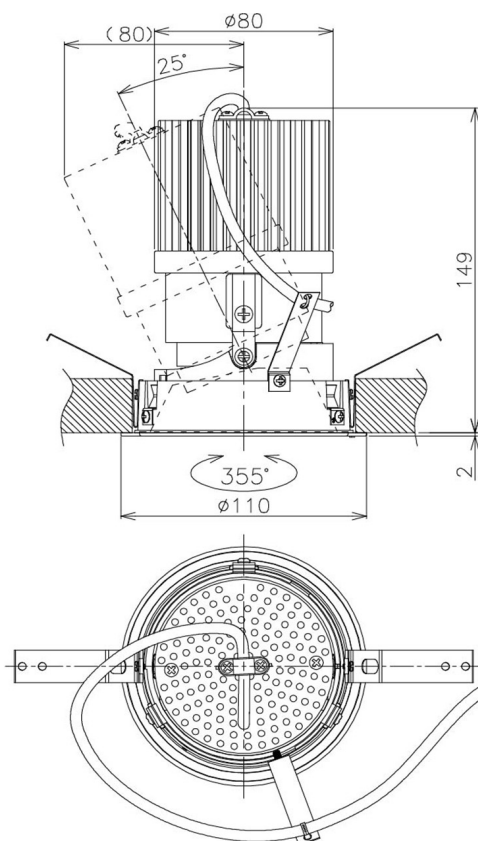

Item no. DD105-3235WW9027

Series Name:  $\Phi$ 100 Lens type Adjustable downlight, Antiglare

Installation	Recessed mount
Type	$\Phi$ 100 Lens type Adjustable downlight, Antiglare
Fixture wattage	31.8W
Beam angle	38 deg
Color Temp.	2700K
CRI	Ra>90
Luminous	2285 lm
Body	Die-cast aluminum alloy
Body finish	N/A
Trim finish	White
Reflector finish	White
IP Rate	IP20
Light source	COB module
Input Voltage	AC220~240V
Dimming Type	Non-Dimmable
Certificate	CCC
Cut Hole	100mm

Height (Weight)	
31.8W	152 (0.9kg)
24.3W	152 (0.9kg)
21.0W	115 (0.8kg)
14.0W	115 (0.8kg)