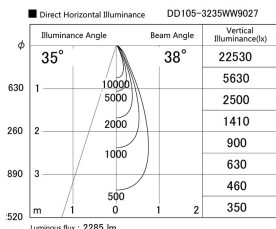

Item no. DD105-3235WW9027

Series Name:  $\Phi$ 100 Lens type Adjustable downlight, Antiglare

Installation	Recessed mount
Type	$\Phi$ 100 Lens type Adjustable downlight, Antiglare
Fixture wattage	31.8W
Beam angle	38 deg
Color Temp.	2700K
CRI	Ra>90
Luminous	2285 lm
Body	Die-cast aluminum alloy
Body finish	N/A
Trim finish	White
Reflector finish	White
IP Rate	IP20
Light source	COB module
Input Voltage	AC220~240V
Dimming Type	Non-Dimmable
Certificate	CCC
Cut Hole	100mm

Height (Weight)	
31.8W	152 (0.9kg)
24.3W	152 (0.9kg)
21.0W	115 (0.8kg)
14.0W	115 (0.8kg)