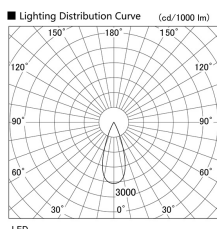

Item no. DD105-3235WW9027

Series Name:  $\Phi$ 100 Lens type Adjustable downlight, Antiglare

Installation	Recessed mount
Type	$\Phi$ 100 Lens type Adjustable downlight, Antiglare
Fixture wattage	31.8W
Beam angle	38 deg
Color Temp.	2700K
CRI	Ra>90
Luminous	2285 lm
Body	Die-cast aluminum alloy
Body finish	N/A
Trim finish	White
Reflector finish	White
IP Rate	IP20
Light source	COB module
Input Voltage	AC220~240V
Dimming Type	Non-Dimmable
Certificate	CCC
Cut Hole	100mm

Height (Weight)	
31.8W	152 (0.9kg)
24.3W	152 (0.9kg)
21.0W	115 (0.8kg)
14.0W	115 (0.8kg)