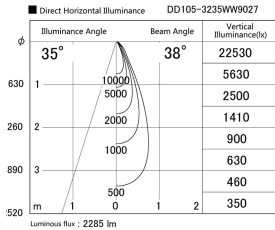

Item no. DD105-3235WW9027

Series Name:  $\Phi$ 100 Lens type Adjustable downlight, Antiglare

Installation	Recessed mount
Type	
Fixture wattage	31.8W
Beam angle	38 deg
Color Temp.	2700K
CRI	Ra>90
Luminous	2285 lm
Body	Die-cast aluminum alloy
Body finish	N/A
Trim finish	White
Reflector finish	White
IP Rate	IP20
Light source	COB module
Input Voltage	AC220~240V
Dimming Type	Non-Dimmable
Certificate	CCC
Cut Hole	100mm

Height (Weight)	
31.8W	152 (0.9kg)
24.3W	152 (0.9kg)
21.0W	115 (0.8kg)
14.0W	115 (0.8kg)