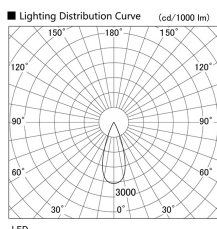

Item no. DD105-3235WW9030

Series Name: Φ 100 Lens type Adjustable downlight, Antiglare

Installation	Recessed mount
Type	
Fixture wattage	31.8W
Beam angle	38 deg
Color Temp.	3000K
CRI	Ra>90
Luminous	2455 lm
Body	Die-cast aluminum alloy
Body finish	N/A
Trim finish	White
Reflector finish	White
IP Rate	IP20
Light source	COB module
Input Voltage	AC220~240V
Dimming Type	Non-Dimmable
Certificate	CCC
Cut Hole	100mm

Height (Weight)	
31.8W	152 (0.9kg)
24.3W	152 (0.9kg)
21.0W	115 (0.8kg)
14.0W	115 (0.8kg)