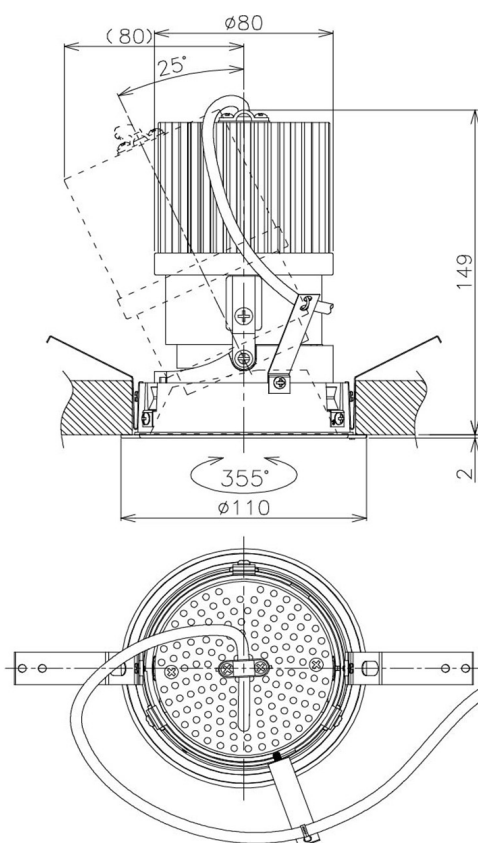

Item no. DD105-3235WW9030

Series Name: Φ 100 Lens type Adjustable downlight, Antiglare

Installation	Recessed mount
Type	
Fixture wattage	31.8W
Beam angle	38 deg
Color Temp.	3000K
CRI	Ra>90
Luminous	2455 lm
Body	Die-cast aluminum alloy
Body finish	N/A
Trim finish	White
Reflector finish	White
IP Rate	IP20
Light source	COB module
Input Voltage	AC220~240V
Dimming Type	Non-Dimmable
Certificate	CCC
Cut Hole	100mm

Height (Weight)	
31.8W	152 (0.9kg)
24.3W	152 (0.9kg)
21.0W	115 (0.8kg)
14.0W	115 (0.8kg)