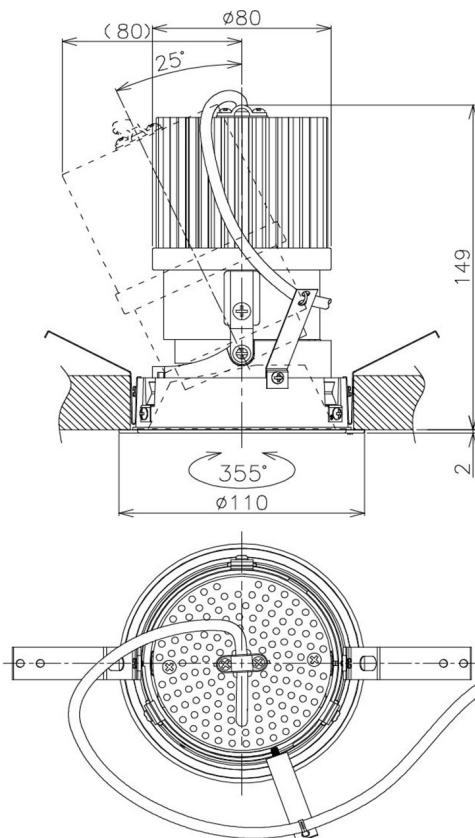

Item no. DD105-3235WW9030

Series Name: Φ 100 Lens type Adjustable downlight, Antiglare

Installation	Recessed mount
Type	Φ 100 Lens type Adjustable downlight, Antiglare
Fixture wattage	31.8W
Beam angle	38 deg
Color Temp.	3000K
CRI	Ra>90
Luminous	2455 lm
Body	Die-cast aluminum alloy
Body finish	N/A
Trim finish	White
Reflector finish	White
IP Rate	IP20
Light source	COB module
Input Voltage	AC220~240V
Dimming Type	Non-Dimmable
Certificate	CCC
Cut Hole	100mm

Height (Weight)	
31.8W	152 (0.9kg)
24.3W	152 (0.9kg)
21.0W	115 (0.8kg)
14.0W	115 (0.8kg)