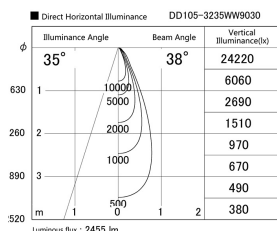

Item no. DD105-3235WW9030

Series Name: Φ 100 Lens type Adjustable downlight, Antiglare

Installation	Recessed mount
Type	
Fixture wattage	31.8W
Beam angle	38 deg
Color Temp.	3000K
CRI	Ra>90
Luminous	2455 lm
Body	Die-cast aluminum alloy
Body finish	N/A
Trim finish	White
Reflector finish	White
IP Rate	IP20
Light source	COB module
Input Voltage	AC220~240V
Dimming Type	Non-Dimmable
Certificate	CCC
Cut Hole	100mm

Height (Weight)	
31.8W	152 (0.9kg)
24.3W	152 (0.9kg)
21.0W	115 (0.8kg)
14.0W	115 (0.8kg)