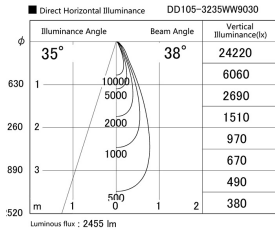

Item no. DD105-3235WW9030

Series Name: Φ 100 Lens type Adjustable downlight, Antiglare

Installation	Recessed mount
Type	Φ 100 Lens type Adjustable downlight, Antiglare
Fixture wattage	31.8W
Beam angle	38 deg
Color Temp.	3000K
CRI	Ra>90
Luminous	2455 lm
Body	Die-cast aluminum alloy
Body finish	N/A
Trim finish	White
Reflector finish	White
IP Rate	IP20
Light source	COB module
Input Voltage	AC220~240V
Dimming Type	Non-Dimmable
Certificate	CCC
Cut Hole	100mm

Height (Weight)	
31.8W	152 (0.9kg)
24.3W	152 (0.9kg)
21.0W	115 (0.8kg)
14.0W	115 (0.8kg)