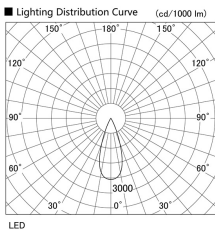

Item no. DD105-3235WW9030

Series Name: Φ 100 Lens type Adjustable downlight, Antiglare

Installation	Recessed mount
Type	Φ 100 Lens type Adjustable downlight, Antiglare
Fixture wattage	31.8W
Beam angle	38 deg
Color Temp.	3000K
CRI	Ra>90
Luminous	2455 lm
Body	Die-cast aluminum alloy
Body finish	N/A
Trim finish	White
Reflector finish	White
IP Rate	IP20
Light source	COB module
Input Voltage	AC220~240V
Dimming Type	Non-Dimmable
Certificate	CCC
Cut Hole	100mm

Height (Weight)	
31.8W	152 (0.9kg)
24.3W	152 (0.9kg)
21.0W	115 (0.8kg)
14.0W	115 (0.8kg)