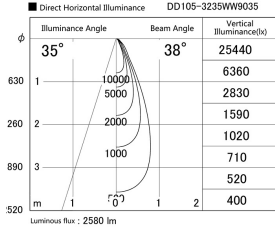

Item no. DD105-3235WW9035

Series Name:  $\Phi$ 100 Lens type Adjustable downlight, Antiglare

Installation	Recessed mount
Type	$\Phi$ 100 Lens type Adjustable downlight, Antiglare
Fixture wattage	31.8W
Beam angle	38 deg
Color Temp.	3500K
CRI	Ra>90
Luminous	2580 lm
Body	Die-cast aluminum alloy
Body finish	N/A
Trim finish	White
Reflector finish	White
IP Rate	IP20
Light source	COB module
Input Voltage	AC220~240V
Dimming Type	Non-Dimmable
Certificate	CCC
Cut Hole	100mm

Height (Weight)	
31.8W	152 (0.9kg)
24.3W	152 (0.9kg)
21.0W	115 (0.8kg)
14.0W	115 (0.8kg)