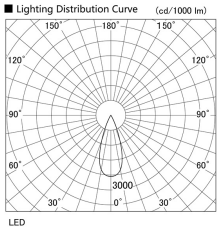

Item no. DD105-3235WW9035

Series Name:  $\Phi$ 100 Lens type Adjustable downlight, Antiglare

Installation	Recessed mount
Type	$\Phi$ 100 Lens type Adjustable downlight, Antiglare
Fixture wattage	31.8W
Beam angle	38 deg
Color Temp.	3500K
CRI	Ra>90
Luminous	2580 lm
Body	Die-cast aluminum alloy
Body finish	N/A
Trim finish	White
Reflector finish	White
IP Rate	IP20
Light source	COB module
Input Voltage	AC220~240V
Dimming Type	Non-Dimmable
Certificate	CCC
Cut Hole	100mm

Height (Weight)	
31.8W	152 (0.9kg)
24.3W	152 (0.9kg)
21.0W	115 (0.8kg)
14.0W	115 (0.8kg)