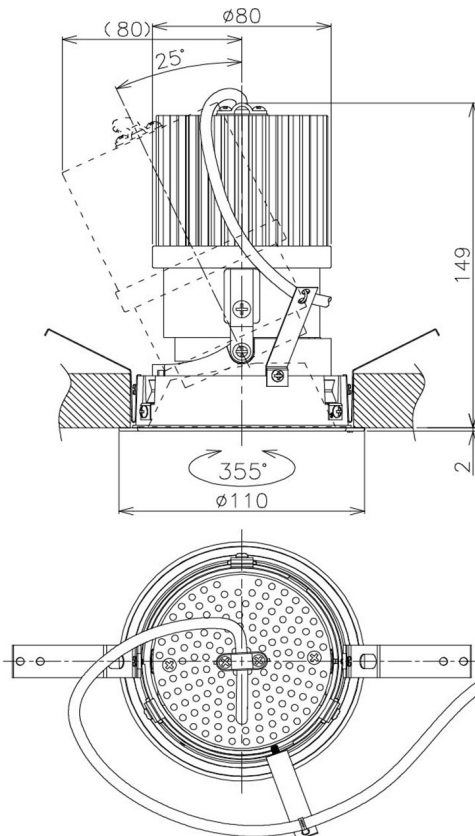

Item no. DD105-3235WW9035

Series Name:  $\Phi$ 100 Lens type Adjustable downlight, Antiglare

Installation	Recessed mount
Type	$\Phi$ 100 Lens type Adjustable downlight, Antiglare
Fixture wattage	31.8W
Beam angle	38 deg
Color Temp.	3500K
CRI	Ra>90
Luminous	2580 lm
Body	Die-cast aluminum alloy
Body finish	N/A
Trim finish	White
Reflector finish	White
IP Rate	IP20
Light source	COB module
Input Voltage	AC220~240V
Dimming Type	Non-Dimmable
Certificate	CCC
Cut Hole	100mm

Height (Weight)	
31.8W	152 (0.9kg)
24.3W	152 (0.9kg)
21.0W	115 (0.8kg)
14.0W	115 (0.8kg)