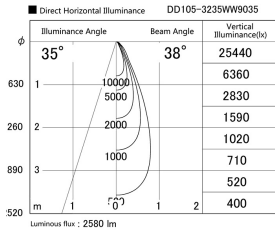

Item no. DD105-3235WW9035

Series Name: Φ 100 Lens type Adjustable downlight, Antiglare

Installation	Recessed mount
Type	
Fixture wattage	31.8W
Beam angle	38 deg
Color Temp.	3500K
CRI	Ra>90
Luminous	2580 lm
Body	Die-cast aluminum alloy
Body finish	N/A
Trim finish	White
Reflector finish	White
IP Rate	IP20
Light source	COB module
Input Voltage	AC220~240V
Dimming Type	Non-Dimmable
Certificate	CCC
Cut Hole	100mm

Height (Weight)	
31.8W	152 (0.9kg)
24.3W	152 (0.9kg)
21.0W	115 (0.8kg)
14.0W	115 (0.8kg)