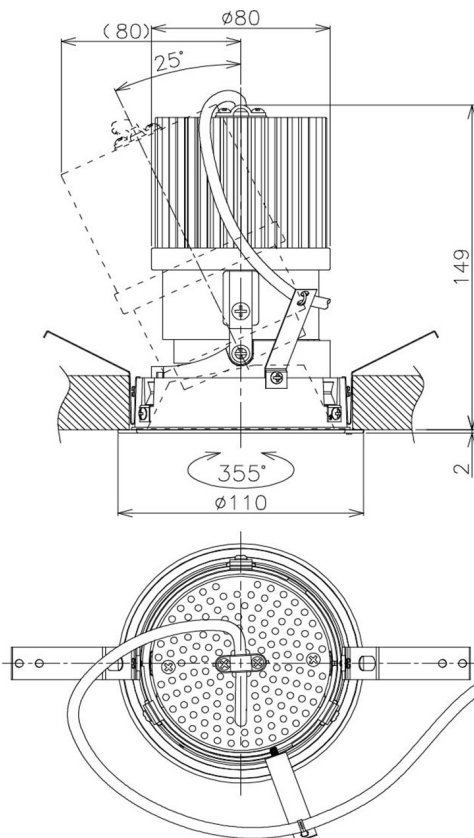

Item no. DD105-3235WW9035

Series Name: Φ 100 Lens type Adjustable downlight, Antiglare

Installation	Recessed mount
Type	
Fixture wattage	31.8W
Beam angle	38 deg
Color Temp.	3500K
CRI	Ra>90
Luminous	2580 lm
Body	Die-cast aluminum alloy
Body finish	N/A
Trim finish	White
Reflector finish	White
IP Rate	IP20
Light source	COB module
Input Voltage	AC220~240V
Dimming Type	Non-Dimmable
Certificate	CCC
Cut Hole	100mm

Height (Weight)	
31.8W	152 (0.9kg)
24.3W	152 (0.9kg)
21.0W	115 (0.8kg)
14.0W	115 (0.8kg)