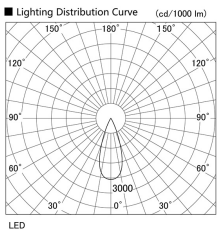

Item no. DD105-3235WW9035

Series Name: Φ 100 Lens type Adjustable downlight, Antiglare

Installation	Recessed mount
Type	
Fixture wattage	31.8W
Beam angle	38 deg
Color Temp.	3500K
CRI	Ra>90
Luminous	2580 lm
Body	Die-cast aluminum alloy
Body finish	N/A
Trim finish	White
Reflector finish	White
IP Rate	IP20
Light source	COB module
Input Voltage	AC220~240V
Dimming Type	Non-Dimmable
Certificate	CCC
Cut Hole	100mm

Height (Weight)	
31.8W	152 (0.9kg)
24.3W	152 (0.9kg)
21.0W	115 (0.8kg)
14.0W	115 (0.8kg)