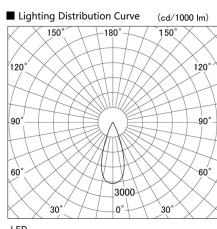

Item no. DD105-3235WW9040

Series Name:  $\Phi$ 100 Lens type Adjustable downlight, Antiglare

Installation	Recessed mount
Type	$\Phi$ 100 Lens type Adjustable downlight, Antiglare
Fixture wattage	31.8W
Beam angle	38 deg
Color Temp.	4000K
CRI	Ra>90
Luminous	2655 lm
Body	Die-cast aluminum alloy
Body finish	N/A
Trim finish	White
Reflector finish	White
IP Rate	IP20
Light source	COB module
Input Voltage	AC220~240V
Dimming Type	Non-Dimmable
Certificate	CCC
Cut Hole	100mm

Height (Weight)	
31.8W	152 (0.9kg)
24.3W	152 (0.9kg)
21.0W	115 (0.8kg)
14.0W	115 (0.8kg)