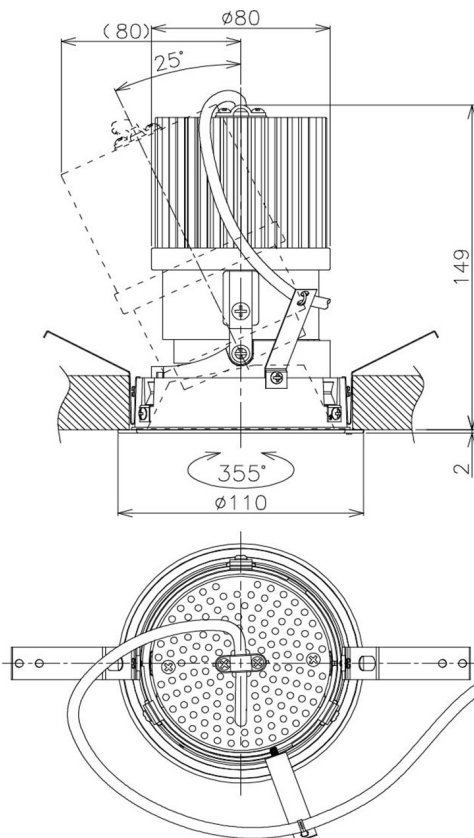

Item no. DD105-3235WW9040

Series Name: Φ 100 Lens type Adjustable downlight, Antiglare

Installation	Recessed mount
Type	
Fixture wattage	31.8W
Beam angle	38 deg
Color Temp.	4000K
CRI	Ra>90
Luminous	2655 lm
Body	Die-cast aluminum alloy
Body finish	N/A
Trim finish	White
Reflector finish	White
IP Rate	IP20
Light source	COB module
Input Voltage	AC220~240V
Dimming Type	Non-Dimmable
Certificate	CCC
Cut Hole	100mm

Height (Weight)	
31.8W	152 (0.9kg)
24.3W	152 (0.9kg)
21.0W	115 (0.8kg)
14.0W	115 (0.8kg)