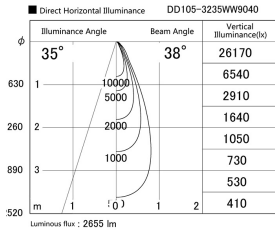

Item no. DD105-3235WW9040

Series Name: Φ 100 Lens type Adjustable downlight, Antiglare

Installation	Recessed mount
Type	
Fixture wattage	31.8W
Beam angle	38 deg
Color Temp.	4000K
CRI	Ra>90
Luminous	2655 lm
Body	Die-cast aluminum alloy
Body finish	N/A
Trim finish	White
Reflector finish	White
IP Rate	IP20
Light source	COB module
Input Voltage	AC220~240V
Dimming Type	Non-Dimmable
Certificate	CCC
Cut Hole	100mm

Height (Weight)	
31.8W	152 (0.9kg)
24.3W	152 (0.9kg)
21.0W	115 (0.8kg)
14.0W	115 (0.8kg)