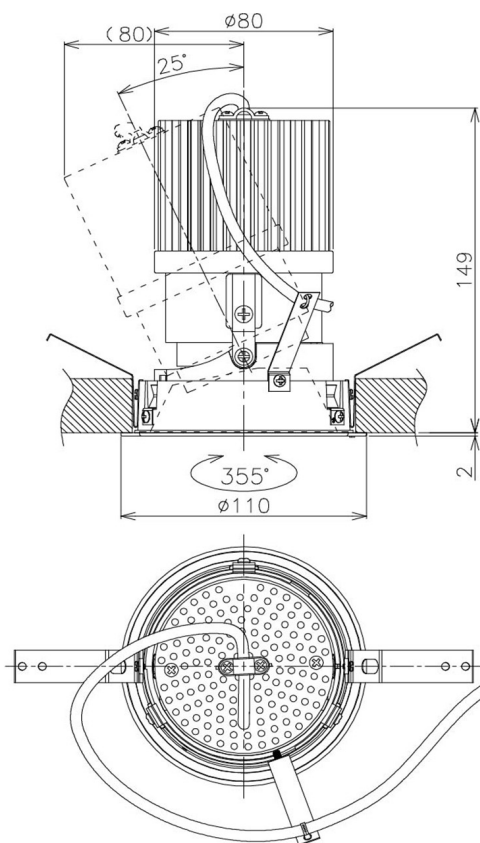

Item no. DD105-3235WW9040

Series Name:  $\Phi$ 100 Lens type Adjustable downlight, Antiglare

Installation	Recessed mount
Type	$\Phi$ 100 Lens type Adjustable downlight, Antiglare
Fixture wattage	31.8W
Beam angle	38 deg
Color Temp.	4000K
CRI	Ra>90
Luminous	2655 lm
Body	Die-cast aluminum alloy
Body finish	N/A
Trim finish	White
Reflector finish	White
IP Rate	IP20
Light source	COB module
Input Voltage	AC220~240V
Dimming Type	Non-Dimmable
Certificate	CCC
Cut Hole	100mm

Height (Weight)	
31.8W	152 (0.9kg)
24.3W	152 (0.9kg)
21.0W	115 (0.8kg)
14.0W	115 (0.8kg)