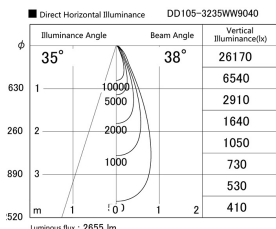

Item no. DD105-3235WW9040

Series Name:  $\Phi$ 100 Lens type Adjustable downlight, Antiglare

Installation	Recessed mount
Type	$\Phi$ 100 Lens type Adjustable downlight, Antiglare
Fixture wattage	31.8W
Beam angle	38 deg
Color Temp.	4000K
CRI	Ra>90
Luminous	2655 lm
Body	Die-cast aluminum alloy
Body finish	N/A
Trim finish	White
Reflector finish	White
IP Rate	IP20
Light source	COB module
Input Voltage	AC220~240V
Dimming Type	Non-Dimmable
Certificate	CCC
Cut Hole	100mm

Height (Weight)	
31.8W	152 (0.9kg)
24.3W	152 (0.9kg)
21.0W	115 (0.8kg)
14.0W	115 (0.8kg)