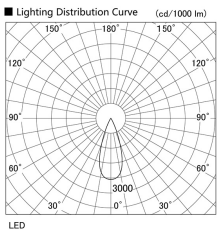

Item no. DD105-3235WW9040

Series Name: Φ 100 Lens type Adjustable downlight, Antiglare

Installation	Recessed mount
Type	
Fixture wattage	31.8W
Beam angle	38 deg
Color Temp.	4000K
CRI	Ra>90
Luminous	2655 lm
Body	Die-cast aluminum alloy
Body finish	N/A
Trim finish	White
Reflector finish	White
IP Rate	IP20
Light source	COB module
Input Voltage	AC220~240V
Dimming Type	Non-Dimmable
Certificate	CCC
Cut Hole	100mm

Height (Weight)	
31.8W	152 (0.9kg)
24.3W	152 (0.9kg)
21.0W	115 (0.8kg)
14.0W	115 (0.8kg)