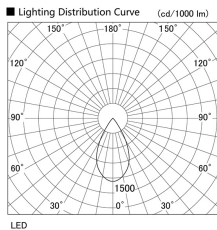

Item no. DD105-3250WW9027

Series Name: Φ 100 Lens type Adjustable downlight, Antiglare

Installation	Recessed mount
Type	
Fixture wattage	31.8W
Beam angle	55 deg
Color Temp.	2700K
CRI	Ra>90
Luminous	2330 lm
Body	Die-cast aluminum alloy
Body finish	N/A
Trim finish	White
Reflector finish	White
IP Rate	IP20
Light source	COB module
Input Voltage	AC220~240V
Dimming Type	Non-Dimmable
Certificate	CCC
Cut Hole	100mm

Height (Weight)	
31.8W	152 (0.9kg)
24.3W	152 (0.9kg)
21.0W	115 (0.8kg)
14.0W	115 (0.8kg)