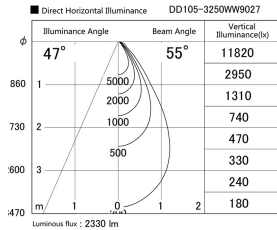

Item no. DD105-3250WW9027

Series Name: Φ 100 Lens type Adjustable downlight, Antiglare

Installation	Recessed mount
Type	
Fixture wattage	31.8W
Beam angle	55 deg
Color Temp.	2700K
CRI	Ra>90
Luminous	2330 lm
Body	Die-cast aluminum alloy
Body finish	N/A
Trim finish	White
Reflector finish	White
IP Rate	IP20
Light source	COB module
Input Voltage	AC220~240V
Dimming Type	Non-Dimmable
Certificate	CCC
Cut Hole	100mm

Height (Weight)	
31.8W	152 (0.9kg)
24.3W	152 (0.9kg)
21.0W	115 (0.8kg)
14.0W	115 (0.8kg)