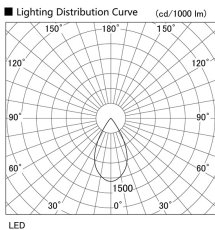

Item no. DD105-3250WW9030

Series Name: Φ 100 Lens type Adjustable downlight, Antiglare

Installation	Recessed mount
Type	Φ 100 Lens type Adjustable downlight, Antiglare
Fixture wattage	31.8W
Beam angle	55 deg
Color Temp.	3000K
CRI	Ra>90
Luminous	2505 lm
Body	Die-cast aluminum alloy
Body finish	N/A
Trim finish	White
Reflector finish	White
IP Rate	IP20
Light source	COB module
Input Voltage	AC220~240V
Dimming Type	Non-Dimmable
Certificate	CCC
Cut Hole	100mm

Height (Weight)	
31.8W	152 (0.9kg)
24.3W	152 (0.9kg)
21.0W	115 (0.8kg)
14.0W	115 (0.8kg)