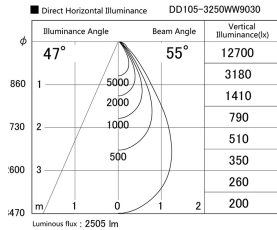

Item no. DD105-3250WW9030

Series Name:  $\Phi$ 100 Lens type Adjustable downlight, Antiglare

Installation	Recessed mount
Type	
Fixture wattage	31.8W
Beam angle	55 deg
Color Temp.	3000K
CRI	Ra>90
Luminous	2505 lm
Body	Die-cast aluminum alloy
Body finish	N/A
Trim finish	White
Reflector finish	White
IP Rate	IP20
Light source	COB module
Input Voltage	AC220~240V
Dimming Type	Non-Dimmable
Certificate	CCC
Cut Hole	100mm

Height (Weight)	
31.8W	152 (0.9kg)
24.3W	152 (0.9kg)
21.0W	115 (0.8kg)
14.0W	115 (0.8kg)