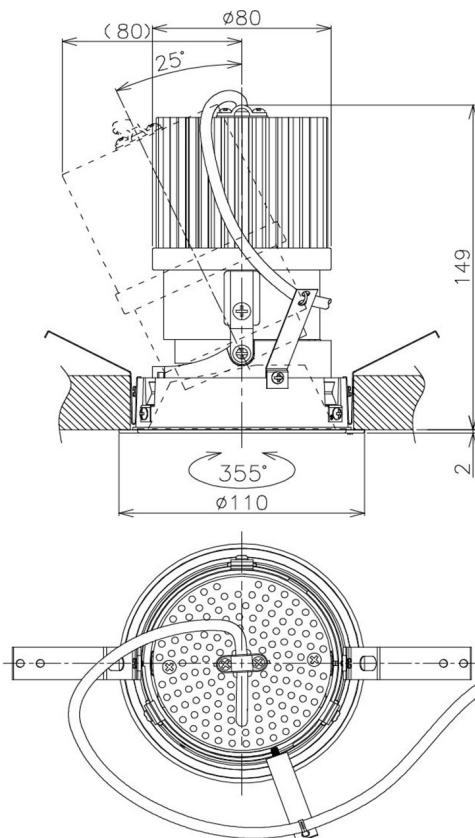

Item no. DD105-3250WW9030

Series Name: Φ 100 Lens type Adjustable downlight, Antiglare

Installation	Recessed mount
Type	Φ 100 Lens type Adjustable downlight, Antiglare
Fixture wattage	31.8W
Beam angle	55 deg
Color Temp.	3000K
CRI	Ra>90
Luminous	2505 lm
Body	Die-cast aluminum alloy
Body finish	N/A
Trim finish	White
Reflector finish	White
IP Rate	IP20
Light source	COB module
Input Voltage	AC220~240V
Dimming Type	Non-Dimmable
Certificate	CCC
Cut Hole	100mm

Height (Weight)	
31.8W	152 (0.9kg)
24.3W	152 (0.9kg)
21.0W	115 (0.8kg)
14.0W	115 (0.8kg)