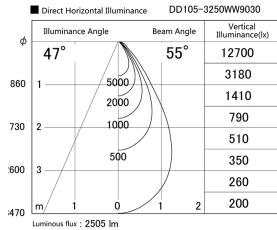

Item no. DD105-3250WW9030

Series Name: Φ 100 Lens type Adjustable downlight, Antiglare

Installation	Recessed mount
Type	Φ 100 Lens type Adjustable downlight, Antiglare
Fixture wattage	31.8W
Beam angle	55 deg
Color Temp.	3000K
CRI	Ra>90
Luminous	2505 lm
Body	Die-cast aluminum alloy
Body finish	N/A
Trim finish	White
Reflector finish	White
IP Rate	IP20
Light source	COB module
Input Voltage	AC220~240V
Dimming Type	Non-Dimmable
Certificate	CCC
Cut Hole	100mm

Height (Weight)	
31.8W	152 (0.9kg)
24.3W	152 (0.9kg)
21.0W	115 (0.8kg)
14.0W	115 (0.8kg)