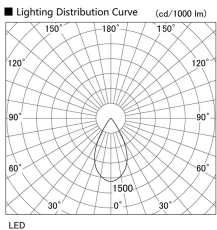

Item no. DD105-3250WW9030

Series Name:  $\Phi$ 100 Lens type Adjustable downlight, Antiglare

Installation	Recessed mount
Type	
Fixture wattage	31.8W
Beam angle	55 deg
Color Temp.	3000K
CRI	Ra>90
Luminous	2505 lm
Body	Die-cast aluminum alloy
Body finish	N/A
Trim finish	White
Reflector finish	White
IP Rate	IP20
Light source	COB module
Input Voltage	AC220~240V
Dimming Type	Non-Dimmable
Certificate	CCC
Cut Hole	100mm

Height (Weight)	
31.8W	152 (0.9kg)
24.3W	152 (0.9kg)
21.0W	115 (0.8kg)
14.0W	115 (0.8kg)