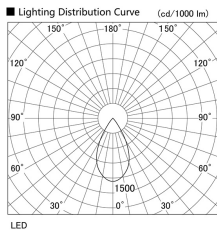

Item no. DD105-3250WW9035

Series Name: Φ 100 Lens type Adjustable downlight, Antiglare

Installation	Recessed mount
Type	
Fixture wattage	31.8W
Beam angle	55 deg
Color Temp.	3500K
CRI	Ra>90
Luminous	2630 lm
Body	Die-cast aluminum alloy
Body finish	N/A
Trim finish	White
Reflector finish	White
IP Rate	IP20
Light source	COB module
Input Voltage	AC220~240V
Dimming Type	Non-Dimmable
Certificate	CCC
Cut Hole	100mm

Height (Weight)	
31.8W	152 (0.9kg)
24.3W	152 (0.9kg)
21.0W	115 (0.8kg)
14.0W	115 (0.8kg)