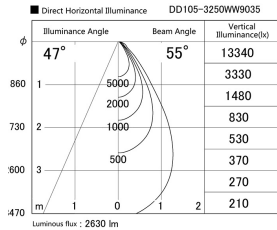

Item no. DD105-3250WW9035

Series Name: Φ 100 Lens type Adjustable downlight, Antiglare

Installation	Recessed mount
Type	Φ 100 Lens type Adjustable downlight, Antiglare
Fixture wattage	31.8W
Beam angle	55 deg
Color Temp.	3500K
CRI	Ra>90
Luminous	2630 lm
Body	Die-cast aluminum alloy
Body finish	N/A
Trim finish	White
Reflector finish	White
IP Rate	IP20
Light source	COB module
Input Voltage	AC220~240V
Dimming Type	Non-Dimmable
Certificate	CCC
Cut Hole	100mm

Height (Weight)	
31.8W	152 (0.9kg)
24.3W	152 (0.9kg)
21.0W	115 (0.8kg)
14.0W	115 (0.8kg)