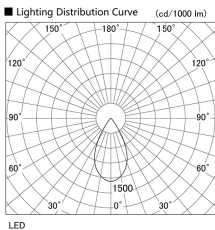

Item no. DD105-3250WW9035

Series Name: Φ 100 Lens type Adjustable downlight, Antiglare

Installation	Recessed mount
Type	Φ 100 Lens type Adjustable downlight, Antiglare
Fixture wattage	31.8W
Beam angle	55 deg
Color Temp.	3500K
CRI	Ra>90
Luminous	2630 lm
Body	Die-cast aluminum alloy
Body finish	N/A
Trim finish	White
Reflector finish	White
IP Rate	IP20
Light source	COB module
Input Voltage	AC220~240V
Dimming Type	Non-Dimmable
Certificate	CCC
Cut Hole	100mm

Height (Weight)	
31.8W	152 (0.9kg)
24.3W	152 (0.9kg)
21.0W	115 (0.8kg)
14.0W	115 (0.8kg)