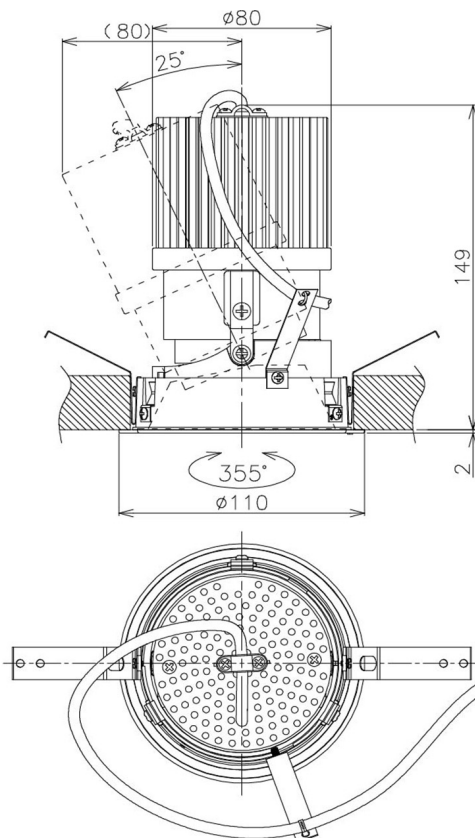

Item no. DD105-3250WW9035

Series Name: Φ 100 Lens type Adjustable downlight, Antiglare

Installation	Recessed mount
Type	Φ 100 Lens type Adjustable downlight, Antiglare
Fixture wattage	31.8W
Beam angle	55 deg
Color Temp.	3500K
CRI	Ra>90
Luminous	2630 lm
Body	Die-cast aluminum alloy
Body finish	N/A
Trim finish	White
Reflector finish	White
IP Rate	IP20
Light source	COB module
Input Voltage	AC220~240V
Dimming Type	Non-Dimmable
Certificate	CCC
Cut Hole	100mm

Height (Weight)	
31.8W	152 (0.9kg)
24.3W	152 (0.9kg)
21.0W	115 (0.8kg)
14.0W	115 (0.8kg)