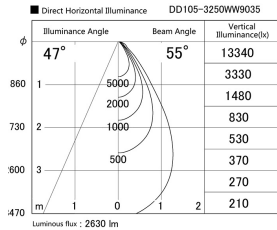

Item no. DD105-3250WW9035

Series Name: Φ 100 Lens type Adjustable downlight, Antiglare

Installation	Recessed mount
Type	
Fixture wattage	31.8W
Beam angle	55 deg
Color Temp.	3500K
CRI	Ra>90
Luminous	2630 lm
Body	Die-cast aluminum alloy
Body finish	N/A
Trim finish	White
Reflector finish	White
IP Rate	IP20
Light source	COB module
Input Voltage	AC220~240V
Dimming Type	Non-Dimmable
Certificate	CCC
Cut Hole	100mm

Height (Weight)	
31.8W	152 (0.9kg)
24.3W	152 (0.9kg)
21.0W	115 (0.8kg)
14.0W	115 (0.8kg)