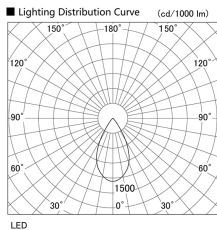

Item no. DD105-3250WW9040

Series Name: Φ 100 Lens type Adjustable downlight, Antiglare

Installation	Recessed mount
Type	
Fixture wattage	31.8W
Beam angle	55 deg
Color Temp.	4000K
CRI	Ra>90
Luminous	2705 lm
Body	Die-cast aluminum alloy
Body finish	N/A
Trim finish	White
Reflector finish	White
IP Rate	IP20
Light source	COB module
Input Voltage	AC220~240V
Dimming Type	Non-Dimmable
Certificate	CCC
Cut Hole	100mm

Height (Weight)	
31.8W	152 (0.9kg)
24.3W	152 (0.9kg)
21.0W	115 (0.8kg)
14.0W	115 (0.8kg)