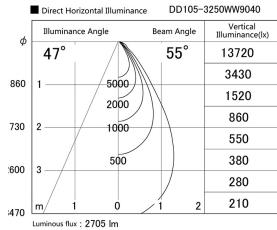

Item no. DD105-3250WW9040

Series Name: Φ 100 Lens type Adjustable downlight, Antiglare

Installation	Recessed mount
Type	
Fixture wattage	31.8W
Beam angle	55 deg
Color Temp.	4000K
CRI	Ra>90
Luminous	2705 lm
Body	Die-cast aluminum alloy
Body finish	N/A
Trim finish	White
Reflector finish	White
IP Rate	IP20
Light source	COB module
Input Voltage	AC220~240V
Dimming Type	Non-Dimmable
Certificate	CCC
Cut Hole	100mm

Height (Weight)	
31.8W	152 (0.9kg)
24.3W	152 (0.9kg)
21.0W	115 (0.8kg)
14.0W	115 (0.8kg)