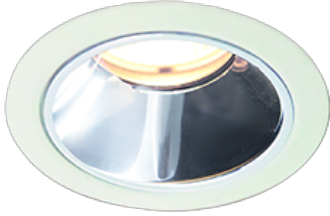

Item no. DD117-0820MW9027-DM1

Series Name: $\Phi 58$ Lens type fixed
downlight, Antiglare

Installation	Recessed mount
Type	
Fixture wattage	8.3W
Beam angle	22 deg
Color Temp.	2700K
CRI	Ra>90
Luminous	539 lm
Body	Die-cast aluminum alloy
Body finish	N/A
Trim finish	White
Reflector finish	Mirror
IP Rate	IP20
Light source	COB module
Input Voltage	AC220~240V
Dimming Type	1-10V Dimmable
Certificate	CE, CCC
Cut Hole	58mm