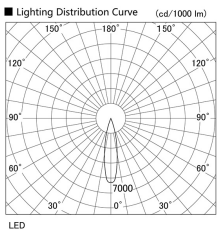

Item no. DD117-0820MW9027-DM1

Series Name: $\Phi 58$ Lens type fixed
downlight, Antiglare

Installation	Recessed mount
Type	
Fixture wattage	8.3W
Beam angle	22 deg
Color Temp.	2700K
CRI	Ra>90
Luminous	539 lm
Body	Die-cast aluminum alloy
Body finish	N/A
Trim finish	White
Reflector finish	Mirror
IP Rate	IP20
Light source	COB module
Input Voltage	AC220~240V
Dimming Type	1-10V Dimmable
Certificate	CE, CCC
Cut Hole	58mm