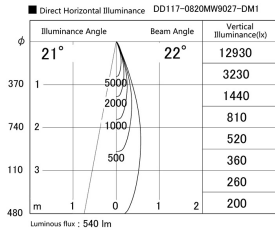

Item no. DD117-0820MW9027-DM1

Series Name: $\Phi 58$ Lens type fixed downlight, Antiglare

Installation	Recessed mount
Type	$\Phi 58$ Lens type fixed downlight, Antiglare
Fixture wattage	8.3W
Beam angle	22 deg
Color Temp.	2700K
CRI	Ra>90
Luminous	539 lm
Body	Die-cast aluminum alloy
Body finish	N/A
Trim finish	White
Reflector finish	Mirror
IP Rate	IP20
Light source	COB module
Input Voltage	AC220~240V
Dimming Type	1-10V Dimmable
Certificate	CE, CCC
Cut Hole	58mm