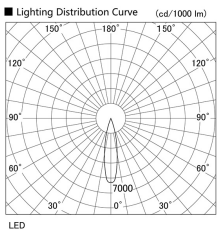

Item no. DD117-0820MW9027-DM1

Series Name: $\Phi 58$ Lens type fixed downlight, Antiglare

Installation	Recessed mount
Type	$\Phi 58$ Lens type fixed downlight, Antiglare
Fixture wattage	8.3W
Beam angle	22 deg
Color Temp.	2700K
CRI	Ra>90
Luminous	539 lm
Body	Die-cast aluminum alloy
Body finish	N/A
Trim finish	White
Reflector finish	Mirror
IP Rate	IP20
Light source	COB module
Input Voltage	AC220~240V
Dimming Type	1-10V Dimmable
Certificate	CE, CCC
Cut Hole	58mm