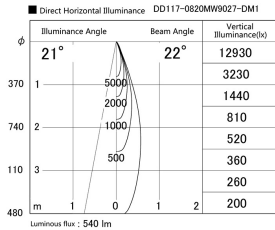

Item no. DD117-0820MW9027-DM1

Series Name: $\Phi 58$ Lens type fixed
downlight, Antiglare

Installation	Recessed mount
Type	
Fixture wattage	8.3W
Beam angle	22 deg
Color Temp.	2700K
CRI	Ra>90
Luminous	539 lm
Body	Die-cast aluminum alloy
Body finish	N/A
Trim finish	White
Reflector finish	Mirror
IP Rate	IP20
Light source	COB module
Input Voltage	AC220~240V
Dimming Type	1-10V Dimmable
Certificate	CE, CCC
Cut Hole	58mm