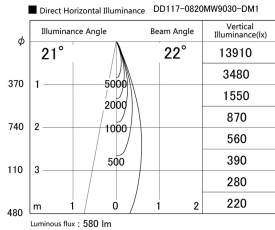

Item no. DD117-0820MW9030-DM1

Series Name:  $\Phi 58$  Lens type fixed downlight, Antiglare

Installation	Recessed mount
Type	
Fixture wattage	8.3W
Beam angle	22 deg
Color Temp.	3000K
CRI	Ra>90
Luminous	580 lm
Body	Die-cast aluminum alloy
Body finish	N/A
Trim finish	White
Reflector finish	Mirror
IP Rate	IP20
Light source	COB module
Input Voltage	AC220~240V
Dimming Type	1-10V Dimmable
Certificate	CE, CCC
Cut Hole	58mm