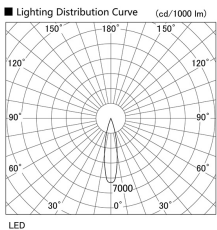

Item no. DD117-0820MW9030-DM1

Series Name:  $\Phi 58$  Lens type fixed downlight, Antiglare

Installation	Recessed mount
Type	
Fixture wattage	8.3W
Beam angle	22 deg
Color Temp.	3000K
CRI	Ra>90
Luminous	580 lm
Body	Die-cast aluminum alloy
Body finish	N/A
Trim finish	White
Reflector finish	Mirror
IP Rate	IP20
Light source	COB module
Input Voltage	AC220~240V
Dimming Type	1-10V Dimmable
Certificate	CE, CCC
Cut Hole	58mm