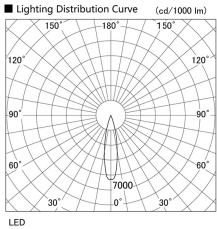

Item no. DD117-0820MW9030-DM1

Series Name: $\Phi 58$ Lens type fixed downlight, Antiglare

Installation	Recessed mount
Type	$\Phi 58$ Lens type fixed downlight, Antiglare
Fixture wattage	8.3W
Beam angle	22 deg
Color Temp.	3000K
CRI	Ra>90
Luminous	580 lm
Body	Die-cast aluminum alloy
Body finish	N/A
Trim finish	White
Reflector finish	Mirror
IP Rate	IP20
Light source	COB module
Input Voltage	AC220~240V
Dimming Type	1-10V Dimmable
Certificate	CE, CCC
Cut Hole	58mm