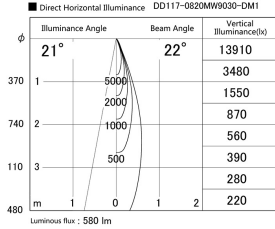

Item no. DD117-0820MW9030-DM1

Series Name: $\Phi 58$ Lens type fixed downlight, Antiglare

Installation	Recessed mount
Type	$\Phi 58$ Lens type fixed downlight, Antiglare
Fixture wattage	8.3W
Beam angle	22 deg
Color Temp.	3000K
CRI	Ra>90
Luminous	580 lm
Body	Die-cast aluminum alloy
Body finish	N/A
Trim finish	White
Reflector finish	Mirror
IP Rate	IP20
Light source	COB module
Input Voltage	AC220~240V
Dimming Type	1-10V Dimmable
Certificate	CE, CCC
Cut Hole	58mm