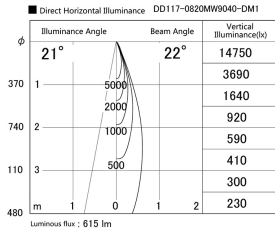

Item no. DD117-0820MW9040-DM1

Series Name: $\Phi 58$ Lens type fixed
downlight, Antiglare

Installation	Recessed mount
Type	
Fixture wattage	8.3W
Beam angle	22 deg
Color Temp.	4000K
CRI	Ra>90
Luminous	615 lm
Body	Die-cast aluminum alloy
Body finish	N/A
Trim finish	White
Reflector finish	Mirror
IP Rate	IP20
Light source	COB module
Input Voltage	AC220~240V
Dimming Type	1-10V Dimmable
Certificate	CE, CCC
Cut Hole	58mm