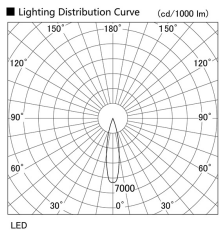

Item no. DD117-0820MW9040-DM1

Series Name: $\Phi 58$ Lens type fixed
downlight, Antiglare

Installation	Recessed mount
Type	
Fixture wattage	8.3W
Beam angle	22 deg
Color Temp.	4000K
CRI	Ra>90
Luminous	615 lm
Body	Die-cast aluminum alloy
Body finish	N/A
Trim finish	White
Reflector finish	Mirror
IP Rate	IP20
Light source	COB module
Input Voltage	AC220~240V
Dimming Type	1-10V Dimmable
Certificate	CE, CCC
Cut Hole	58mm