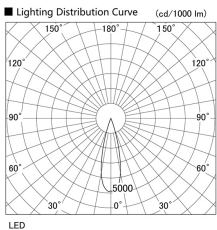

Item no. DD117-0825MW9027-DM1

Series Name: $\Phi 58$ Lens type fixed downlight, Antiglare

Installation	Recessed mount
Type	
Fixture wattage	8.3W
Beam angle	27 deg
Color Temp.	2700K
CRI	Ra>90
Luminous	537 lm
Body	Die-cast aluminum alloy
Body finish	N/A
Trim finish	White
Reflector finish	Mirror
IP Rate	IP20
Light source	COB module
Input Voltage	AC220~240V
Dimming Type	1-10V Dimmable
Certificate	CE, CCC
Cut Hole	58mm