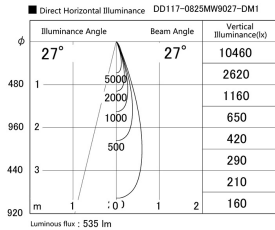

Item no. DD117-0825MW9027-DM1

Series Name: $\Phi 58$ Lens type fixed downlight, Antiglare

Installation	Recessed mount
Type	
Fixture wattage	8.3W
Beam angle	27 deg
Color Temp.	2700K
CRI	Ra>90
Luminous	537 lm
Body	Die-cast aluminum alloy
Body finish	N/A
Trim finish	White
Reflector finish	Mirror
IP Rate	IP20
Light source	COB module
Input Voltage	AC220~240V
Dimming Type	1-10V Dimmable
Certificate	CE, CCC
Cut Hole	58mm