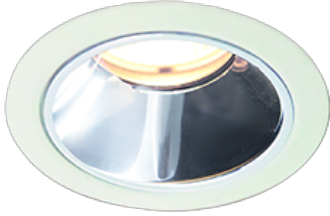

Item no. DD117-0825MW9027-DM1

Series Name: $\Phi 58$ Lens type fixed downlight, Antiglare

Installation	Recessed mount
Type	
Fixture wattage	8.3W
Beam angle	27 deg
Color Temp.	2700K
CRI	Ra>90
Luminous	537 lm
Body	Die-cast aluminum alloy
Body finish	N/A
Trim finish	White
Reflector finish	Mirror
IP Rate	IP20
Light source	COB module
Input Voltage	AC220~240V
Dimming Type	1-10V Dimmable
Certificate	CE, CCC
Cut Hole	58mm