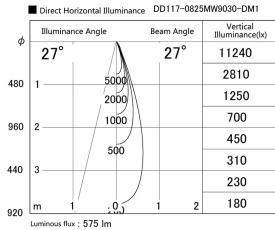

Item no. DD117-0825MW9030-DM1

Series Name: $\Phi 58$ Lens type fixed downlight, Antiglare

Installation	Recessed mount
Type	$\Phi 58$ Lens type fixed downlight, Antiglare
Fixture wattage	8.3W
Beam angle	27 deg
Color Temp.	3000K
CRI	Ra>90
Luminous	577 lm
Body	Die-cast aluminum alloy
Body finish	N/A
Trim finish	White
Reflector finish	Mirror
IP Rate	IP20
Light source	COB module
Input Voltage	AC220~240V
Dimming Type	1-10V Dimmable
Certificate	CE, CCC
Cut Hole	58mm