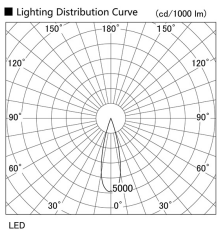

Item no. DD117-0825MW9030-DM1

Series Name: $\Phi 58$ Lens type fixed downlight, Antiglare

Installation	Recessed mount
Type	$\Phi 58$ Lens type fixed downlight, Antiglare
Fixture wattage	8.3W
Beam angle	27 deg
Color Temp.	3000K
CRI	Ra>90
Luminous	577 lm
Body	Die-cast aluminum alloy
Body finish	N/A
Trim finish	White
Reflector finish	Mirror
IP Rate	IP20
Light source	COB module
Input Voltage	AC220~240V
Dimming Type	1-10V Dimmable
Certificate	CE, CCC
Cut Hole	58mm