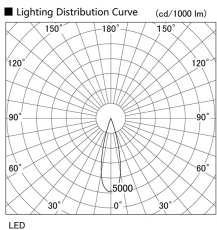

Item no. DD117-0825MW9030-DM1

Series Name: $\Phi 58$ Lens type fixed
downlight, Antiglare

Installation	Recessed mount
Type	
Fixture wattage	8.3W
Beam angle	27 deg
Color Temp.	3000K
CRI	Ra>90
Luminous	577 lm
Body	Die-cast aluminum alloy
Body finish	N/A
Trim finish	White
Reflector finish	Mirror
IP Rate	IP20
Light source	COB module
Input Voltage	AC220~240V
Dimming Type	1-10V Dimmable
Certificate	CE, CCC
Cut Hole	58mm