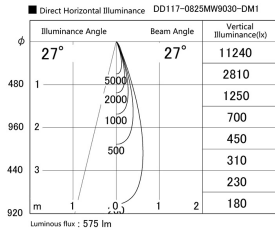

Item no. DD117-0825MW9030-DM1

Series Name: $\Phi 58$ Lens type fixed
downlight, Antiglare

Installation	Recessed mount
Type	
Fixture wattage	8.3W
Beam angle	27 deg
Color Temp.	3000K
CRI	Ra>90
Luminous	577 lm
Body	Die-cast aluminum alloy
Body finish	N/A
Trim finish	White
Reflector finish	Mirror
IP Rate	IP20
Light source	COB module
Input Voltage	AC220~240V
Dimming Type	1-10V Dimmable
Certificate	CE, CCC
Cut Hole	58mm